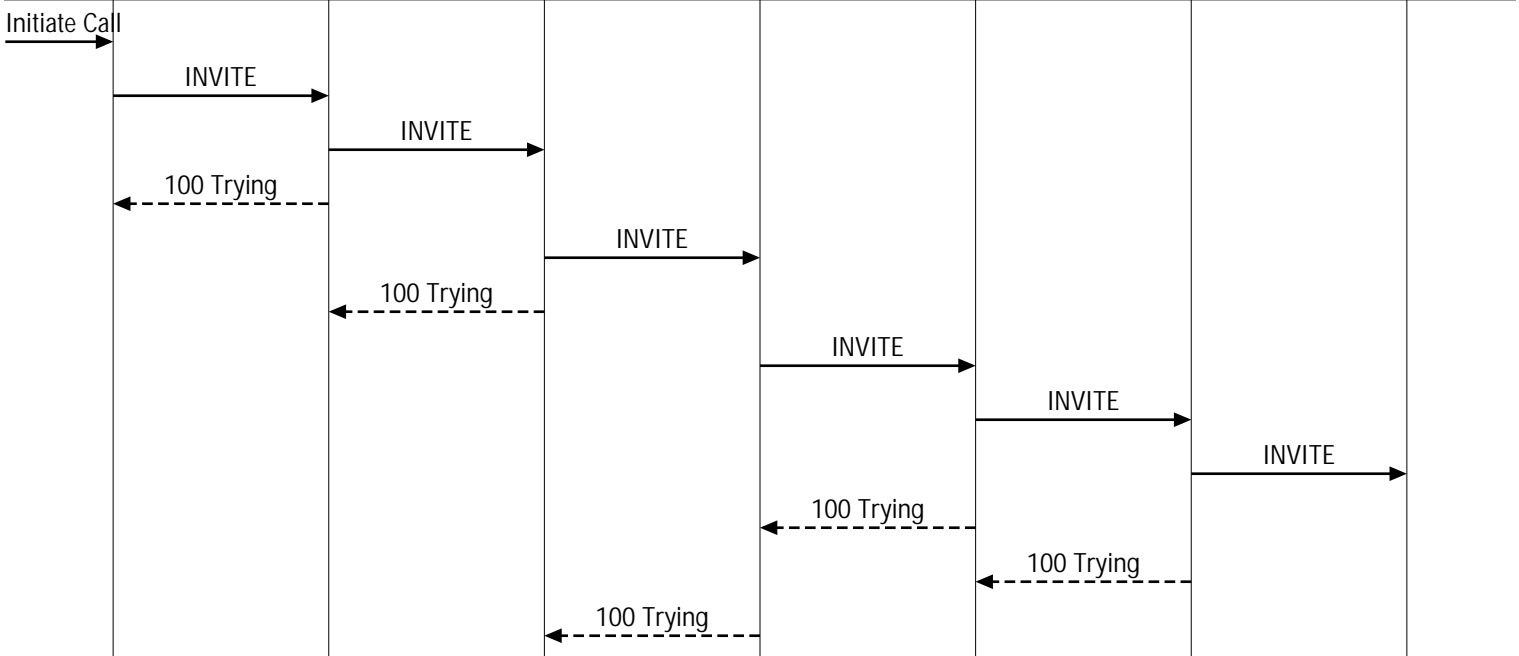

IMS Originating to IMS Terminating Call (Caller and Called are IMS Subscribers)						
Calling UE	IMS Network					Called UE
Caller User Equipment	Visited IMS 1	Home IMS 1	Home IMS 2			Called User Equipment
Caller	Orig P-CSCF	Orig S-CSCF	Term I-CSCF	Term S-CSCF	Term P-CSCF	Called

IMS Routing of Initial SIP INVITE

IMS Routing of First Response to the SIP Invite

PDP Context Activation and Audio/Video Path Setup