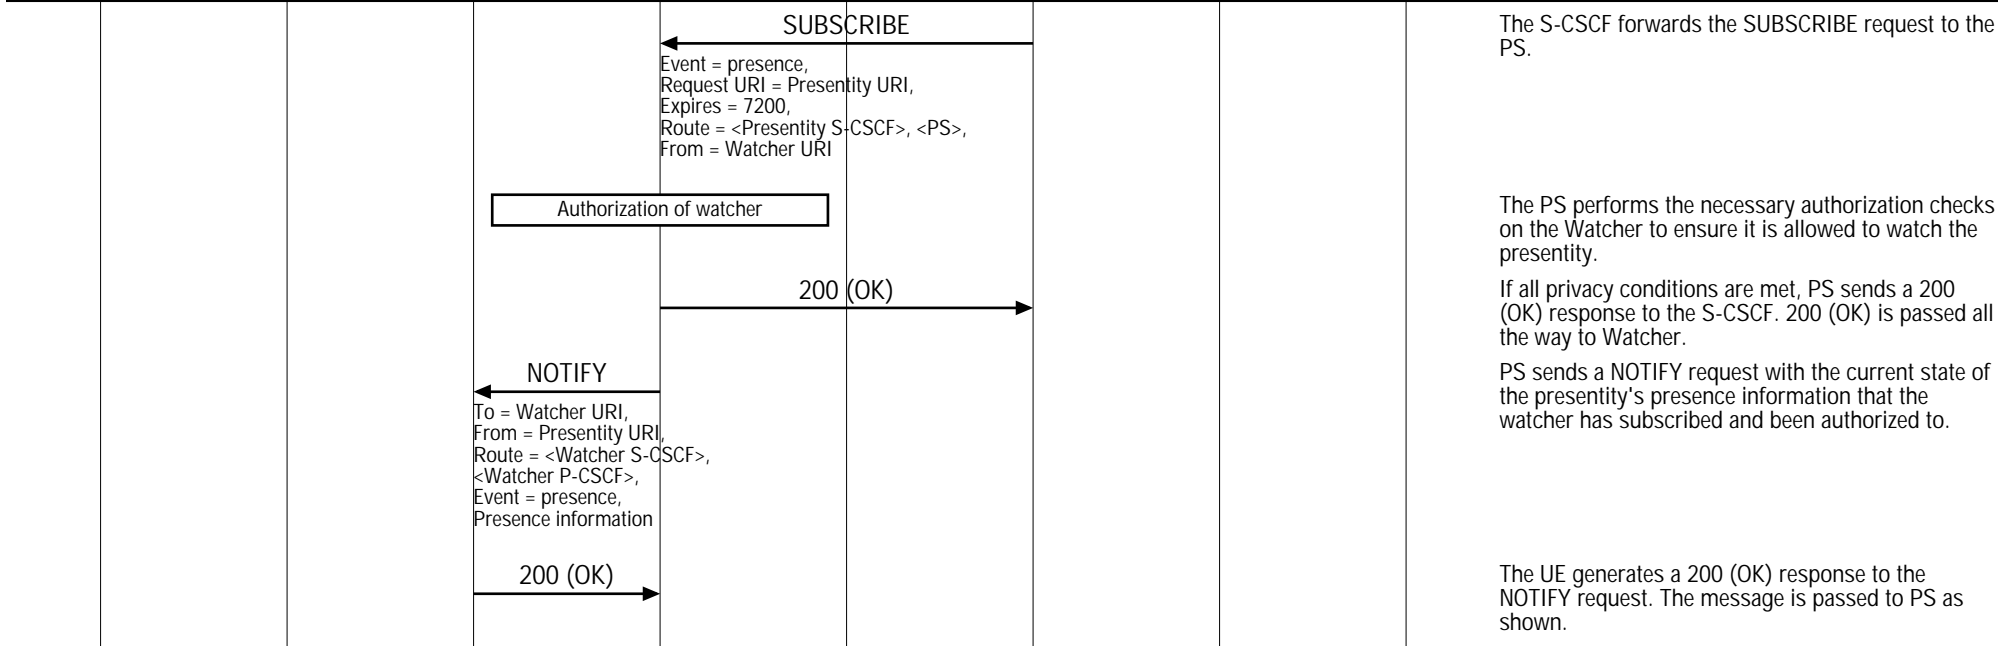

Presence Server Interfaces (IMS Presence Subscription, Publication and Notification)							
Watcher UE	Watcher IMS Network		Presentity IMS Network			Presentity UE	EventStudio System Designer 4.0
Watcher User Equipment	Watcher Presence Proxy		Presence Server	Presentity Presence Proxy		Presence User Agent	
Watcher	Watcher P-CSCF	Watcher S-CSCF	PS	Presentity I-CSCF	Presentity S-CSCF	Presentity P-CSCF	16-Mar-08 08:39 (Page 1)

Register for Presence Information