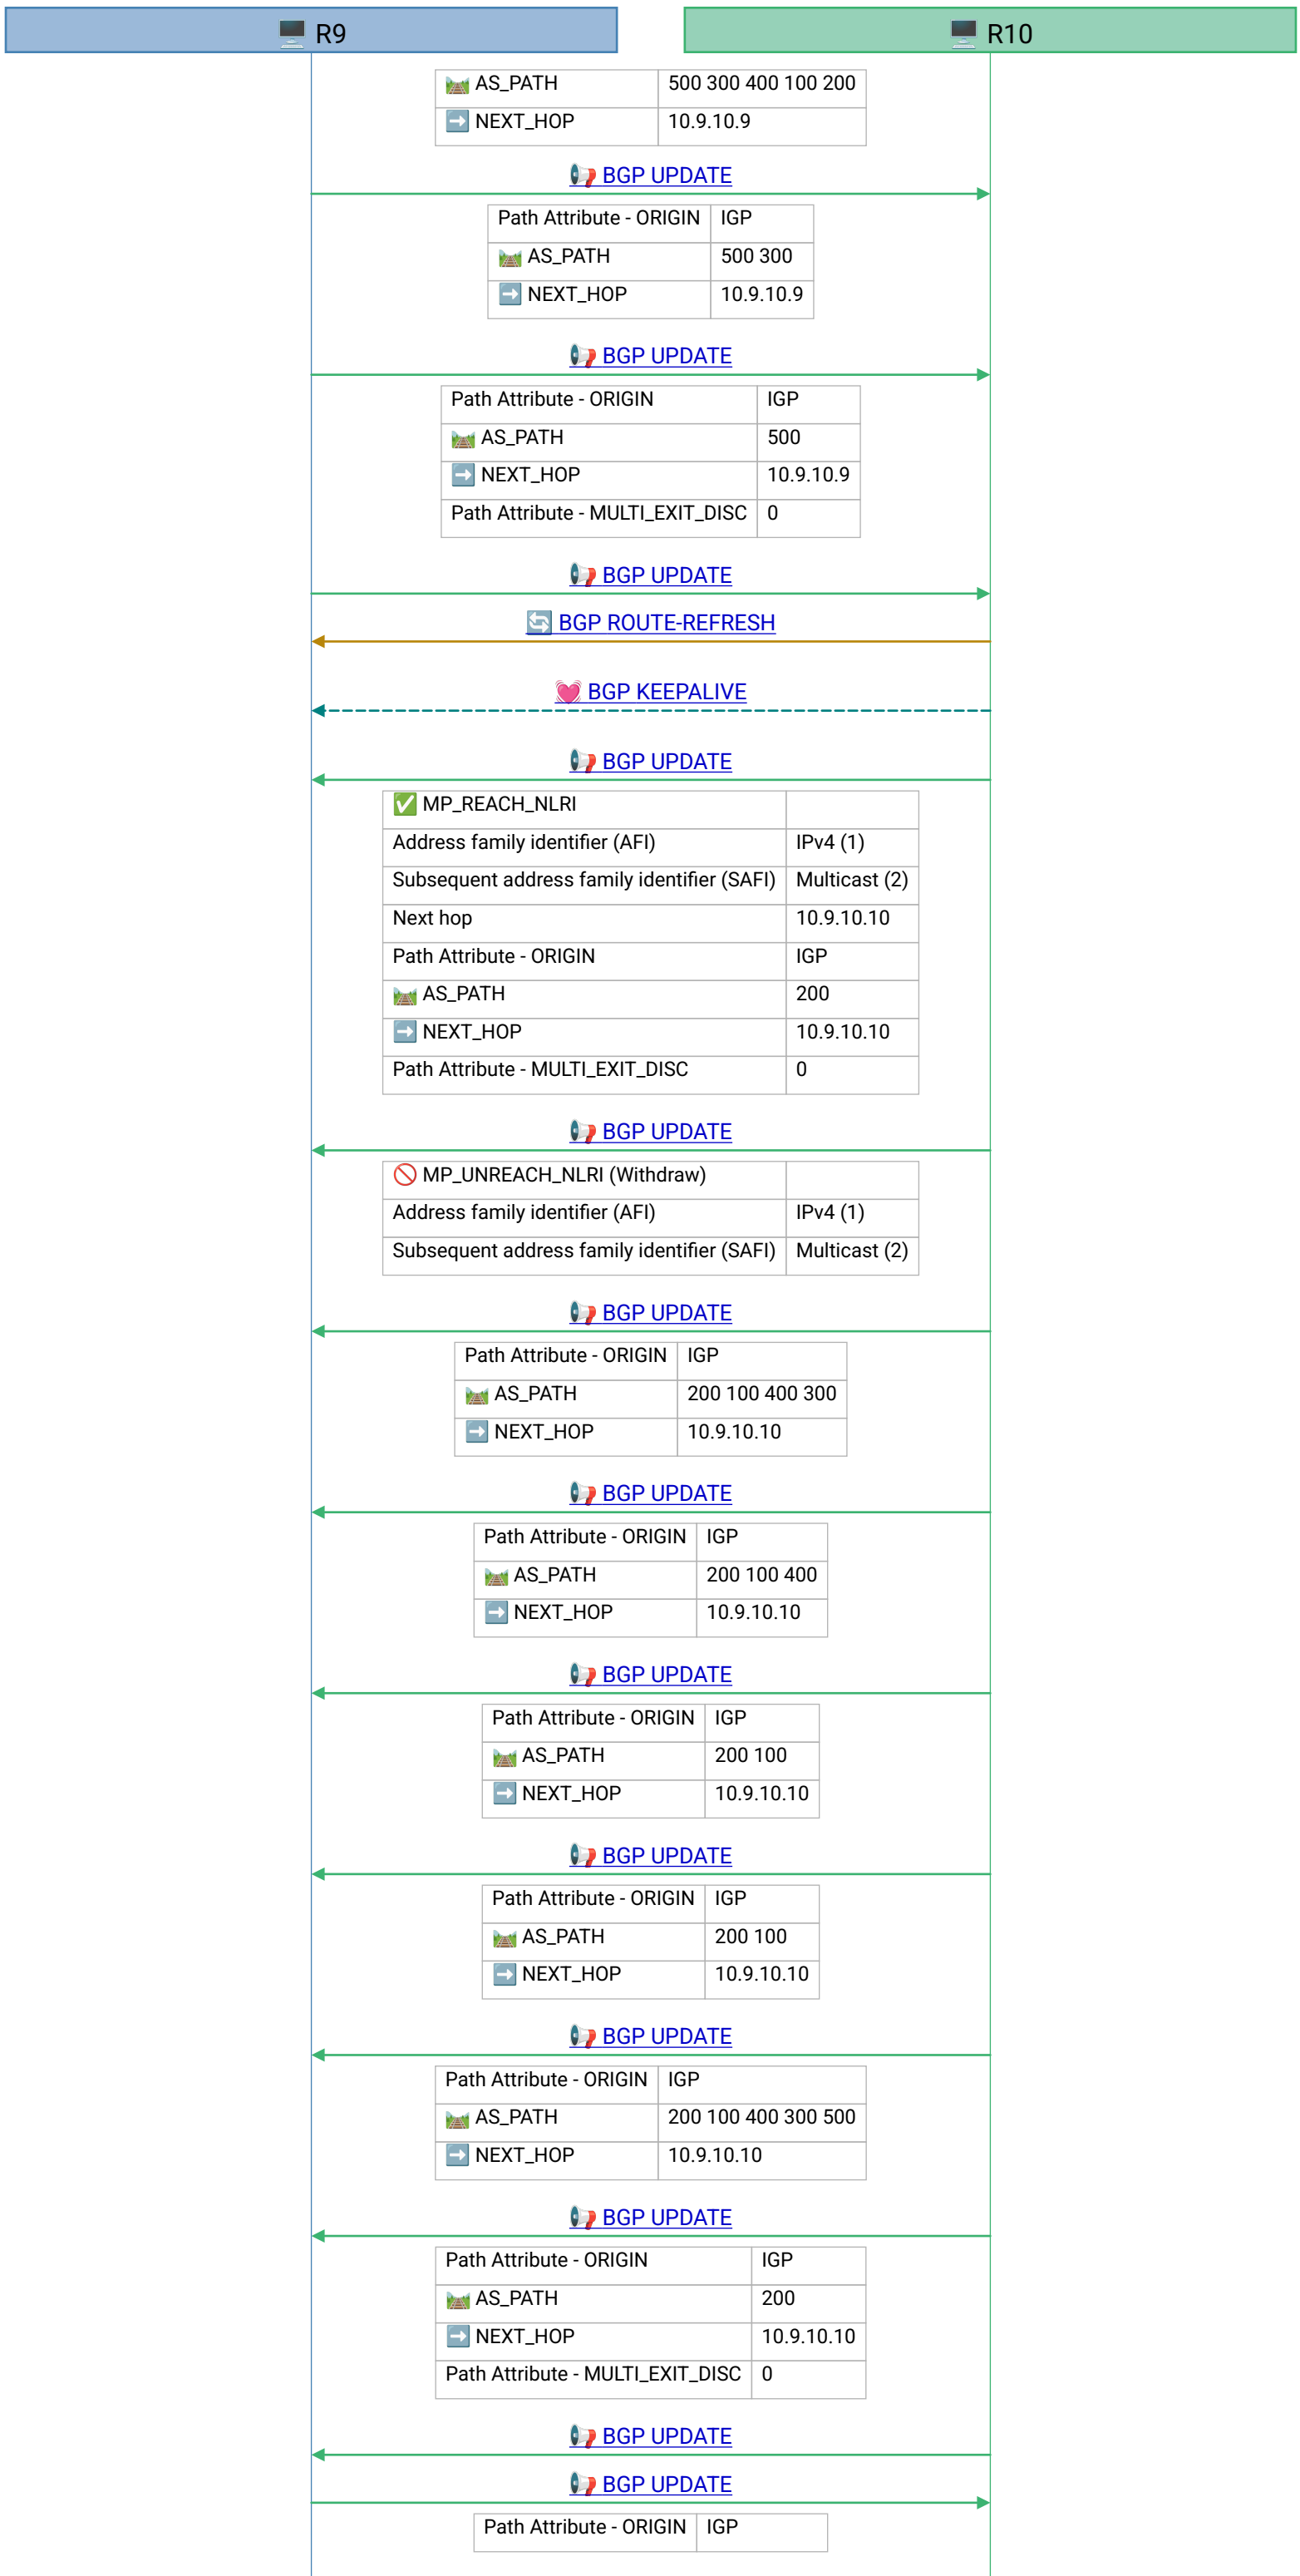

BGP KEEPALIVE

Frame 3 |
2020-07-29T18:06:15.573289Z

BGP KEEPALIVE

Frame 4 |
2020-07-29T18:06:15.573656Z

BGP ROUTE-REFRESH

Frame 5 |
2020-07-29T18:06:15.57377Z

BGP KEEPALIVE

Frame 6 |
2020-07-29T18:06:15.575718Z

BGP UPDATE

Frame 7 |
2020-07-29T18:06:15.57575Z

<input checked="" type="checkbox"/> MP_REACH_NLRI	
Address family identifier (AFI)	IPv4 (1)
Subsequent address family identifier (SAFI)	Multicast (2)
Next hop	10.9.10.9
Path Attribute - ORIGIN	IGP
AS_PATH	500
NEXT_HOP	10.9.10.9
Path Attribute - MULTI_EXIT_DISC	0

BGP UPDATE

<input type="checkbox"/> MP_UNREACH_NLRI (Withdraw)	
Address family identifier (AFI)	IPv4 (1)
Subsequent address family identifier (SAFI)	Multicast (2)

BGP UPDATE

Frame 8 |
2020-07-29T18:06:15.575775Z

Path Attribute - ORIGIN	IGP
AS_PATH	500 300 400
NEXT_HOP	10.9.10.9

BGP UPDATE

Path Attribute - ORIGIN	IGP
AS_PATH	500 300 400 100
NEXT_HOP	10.9.10.9

BGP UPDATE

Path Attribute - ORIGIN	IGP
-------------------------	-----