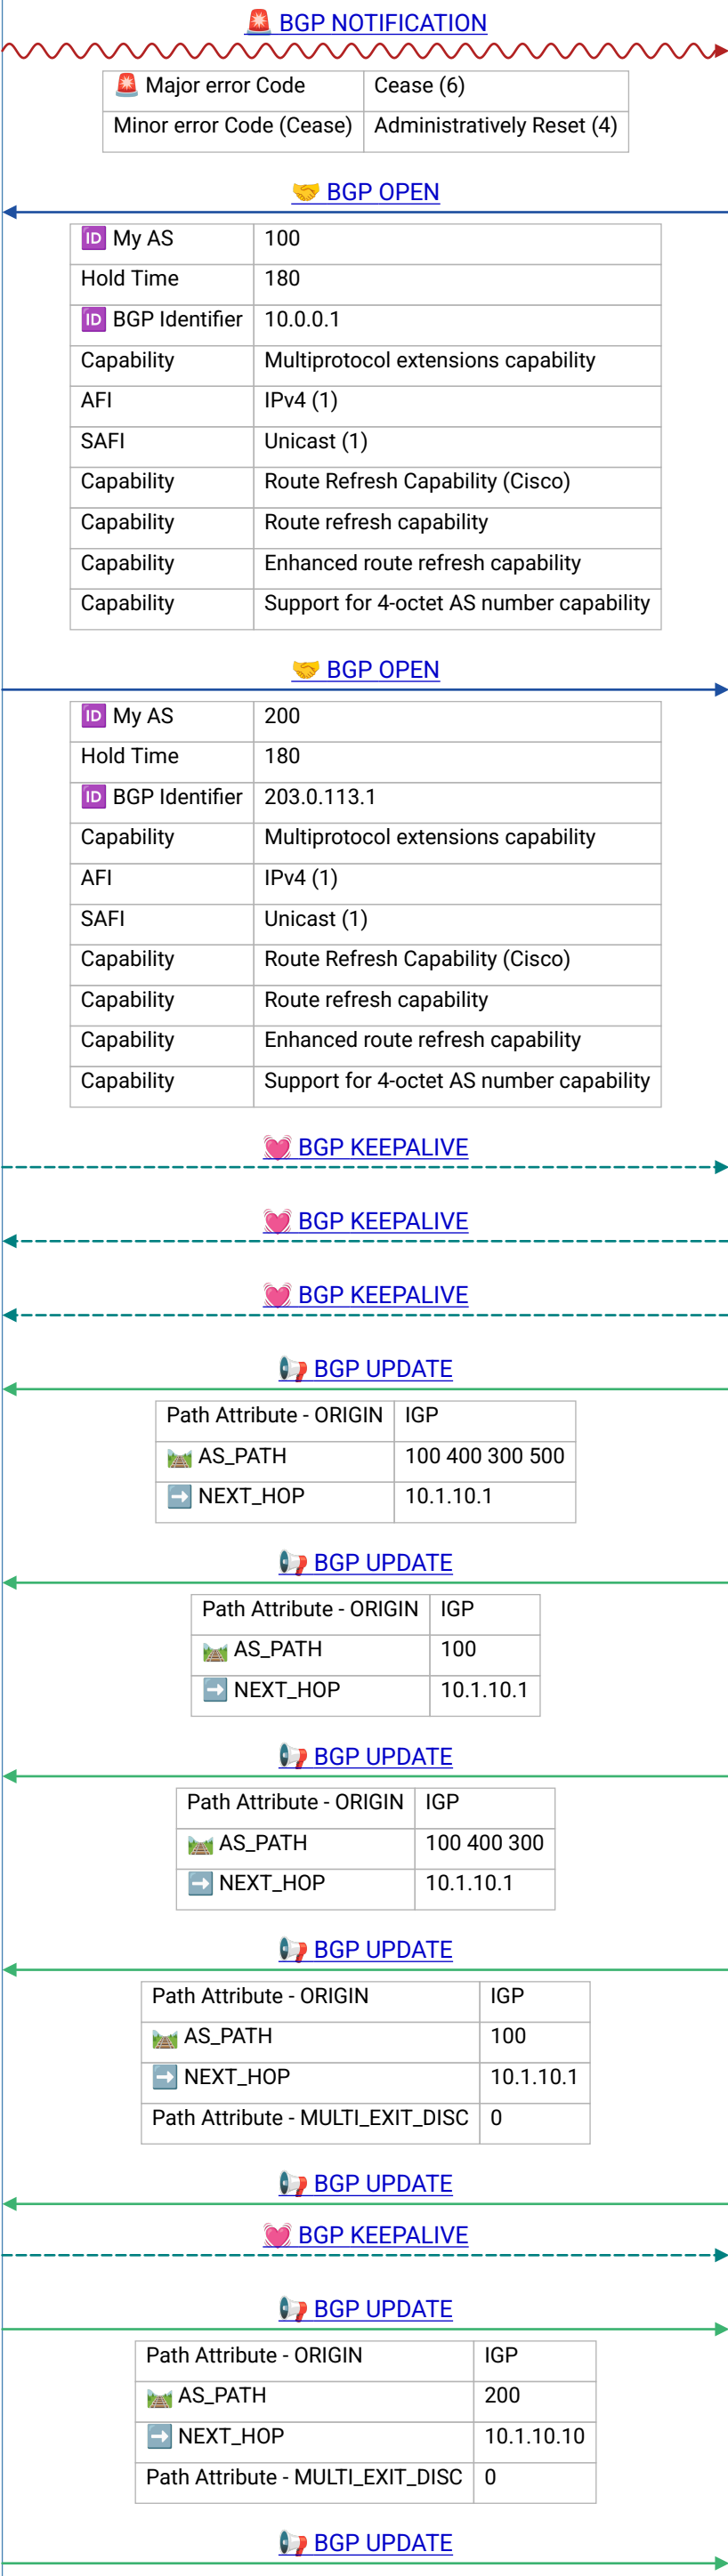

R10

R1

bgp_v4u_ebgp_reset.pcapng

Frame 1 |
2020-07-29T16:27:36.773867Z

Frame 2 |
2020-07-29T16:27:49.087438Z

Frame 3 |
2020-07-29T16:27:49.087656Z

Frame 4 |
2020-07-29T16:27:49.087659Z

Frame 5 |
2020-07-29T16:27:49.089002Z

Frame 6 |
2020-07-29T16:27:49.089005Z

Frame 7 |
2020-07-29T16:27:49.089008Z

Frame 8 |
2020-07-29T16:27:49.389905Z

Frame 9 |
2020-07-29T16:27:49.38994Z