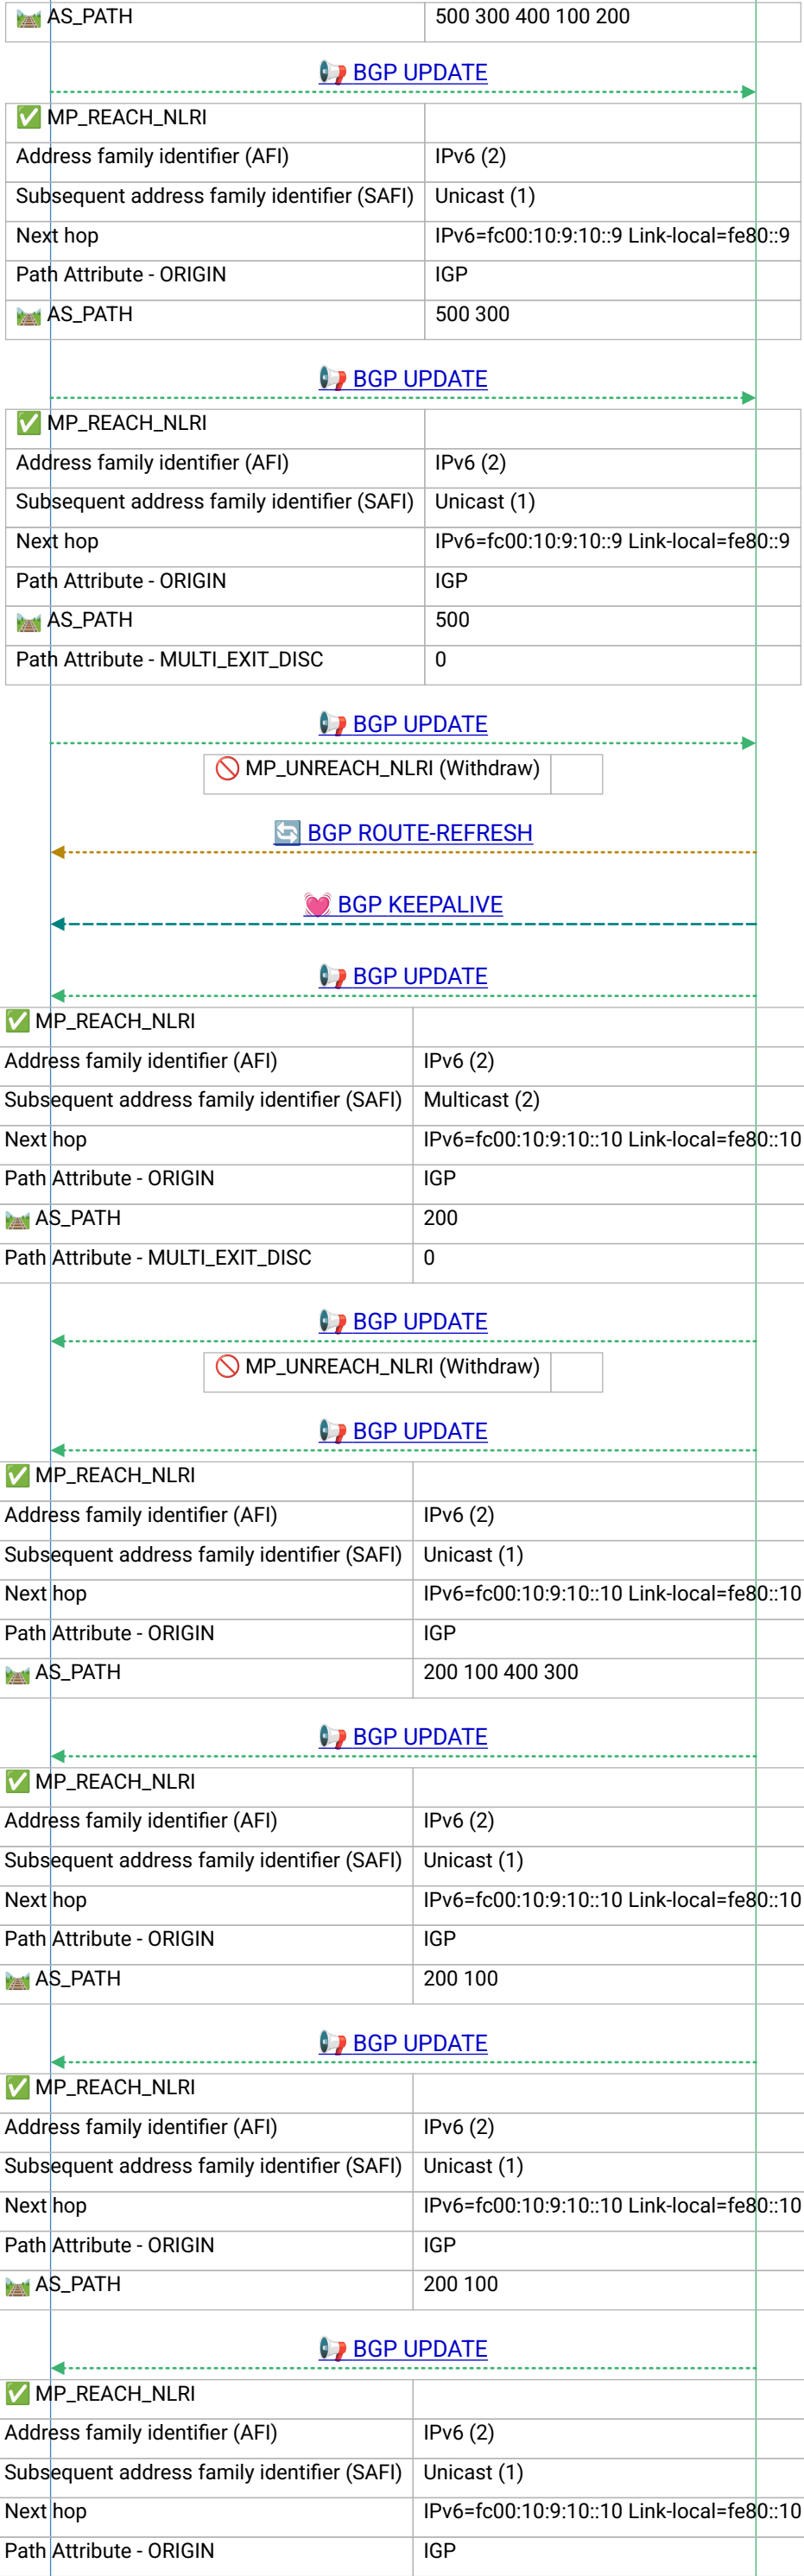

R9

R10

Frame 9 |
2020-07-29T18:06:32.075122Z

Frame 10 |
2020-07-29T18:06:32.075158Z

Frame 11 |
2020-07-29T18:06:32.075166Z

Frame 12 |
2020-07-29T18:06:32.075172Z