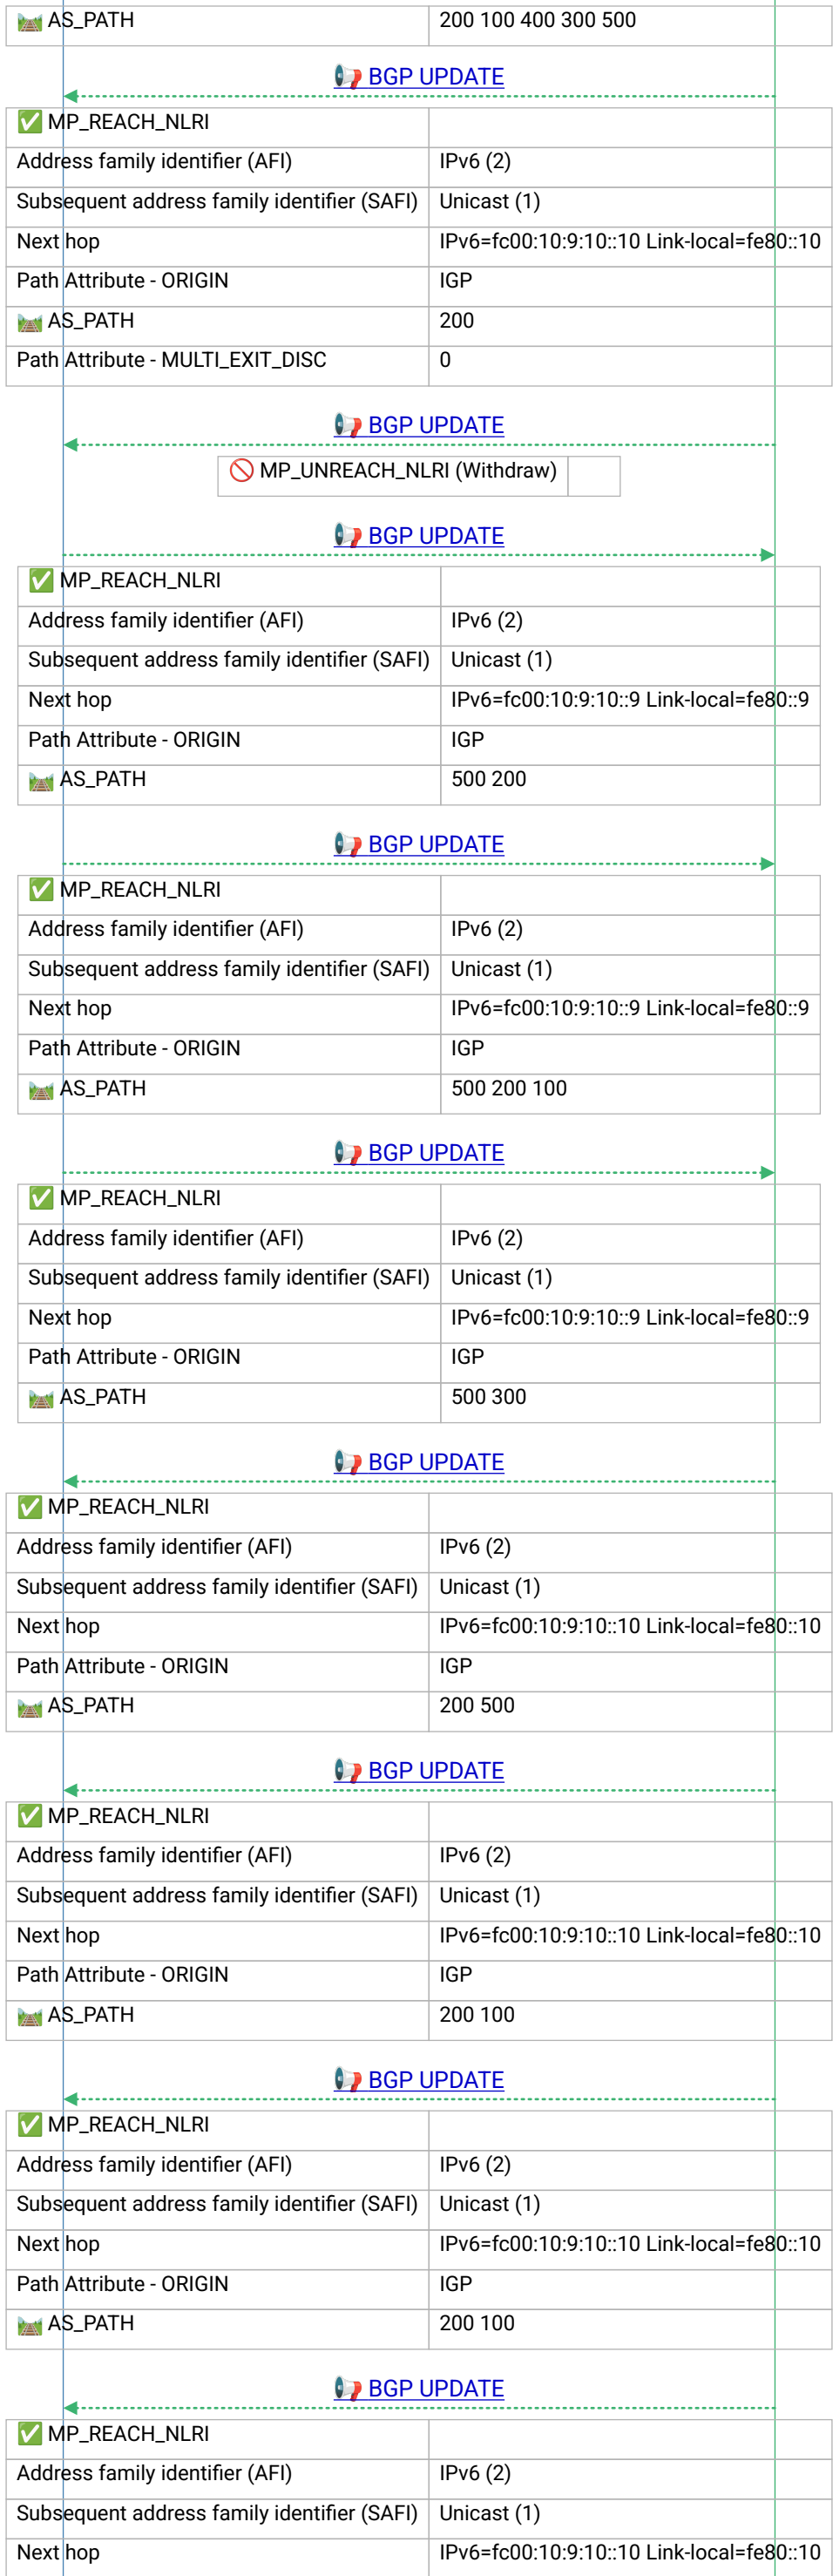

BGP UPDATE

Frame 7 |
2020-07-29T18:06:32.074528Z

✓ MP_REACH_NLRI	
Address family identifier (AFI)	IPv6 (2)
Subsequent address family identifier (SAFI)	Multicast (2)
Next hop	IPv6=fc00:10:9:10::9 Link-local=fe80::9
Path Attribute - ORIGIN	IGP
AS_PATH	500
Path Attribute - MULTI_EXIT_DISC	0

BGP UPDATE

⊘ MP_UNREACH_NLRI (Withdraw)	
------------------------------	--

BGP UPDATE

Frame 8 |
2020-07-29T18:06:32.074532Z

✓ MP_REACH_NLRI	
Address family identifier (AFI)	IPv6 (2)
Subsequent address family identifier (SAFI)	Unicast (1)
Next hop	IPv6=fc00:10:9:10::9 Link-local=fe80::9
Path Attribute - ORIGIN	IGP
AS_PATH	500 300 400 100

BGP UPDATE

✓ MP_REACH_NLRI	
Address family identifier (AFI)	IPv6 (2)
Subsequent address family identifier (SAFI)	Unicast (1)
Next hop	IPv6=fc00:10:9:10::9 Link-local=fe80::9
Path Attribute - ORIGIN	IGP

R9

R10

Frame 9 |
2020-07-29T18:06:32.075122Z

Frame 10 |
2020-07-29T18:06:32.075158Z

Frame 11 |
2020-07-29T18:06:32.075166Z

Frame 12 |
2020-07-29T18:06:32.075172Z

R9

R10