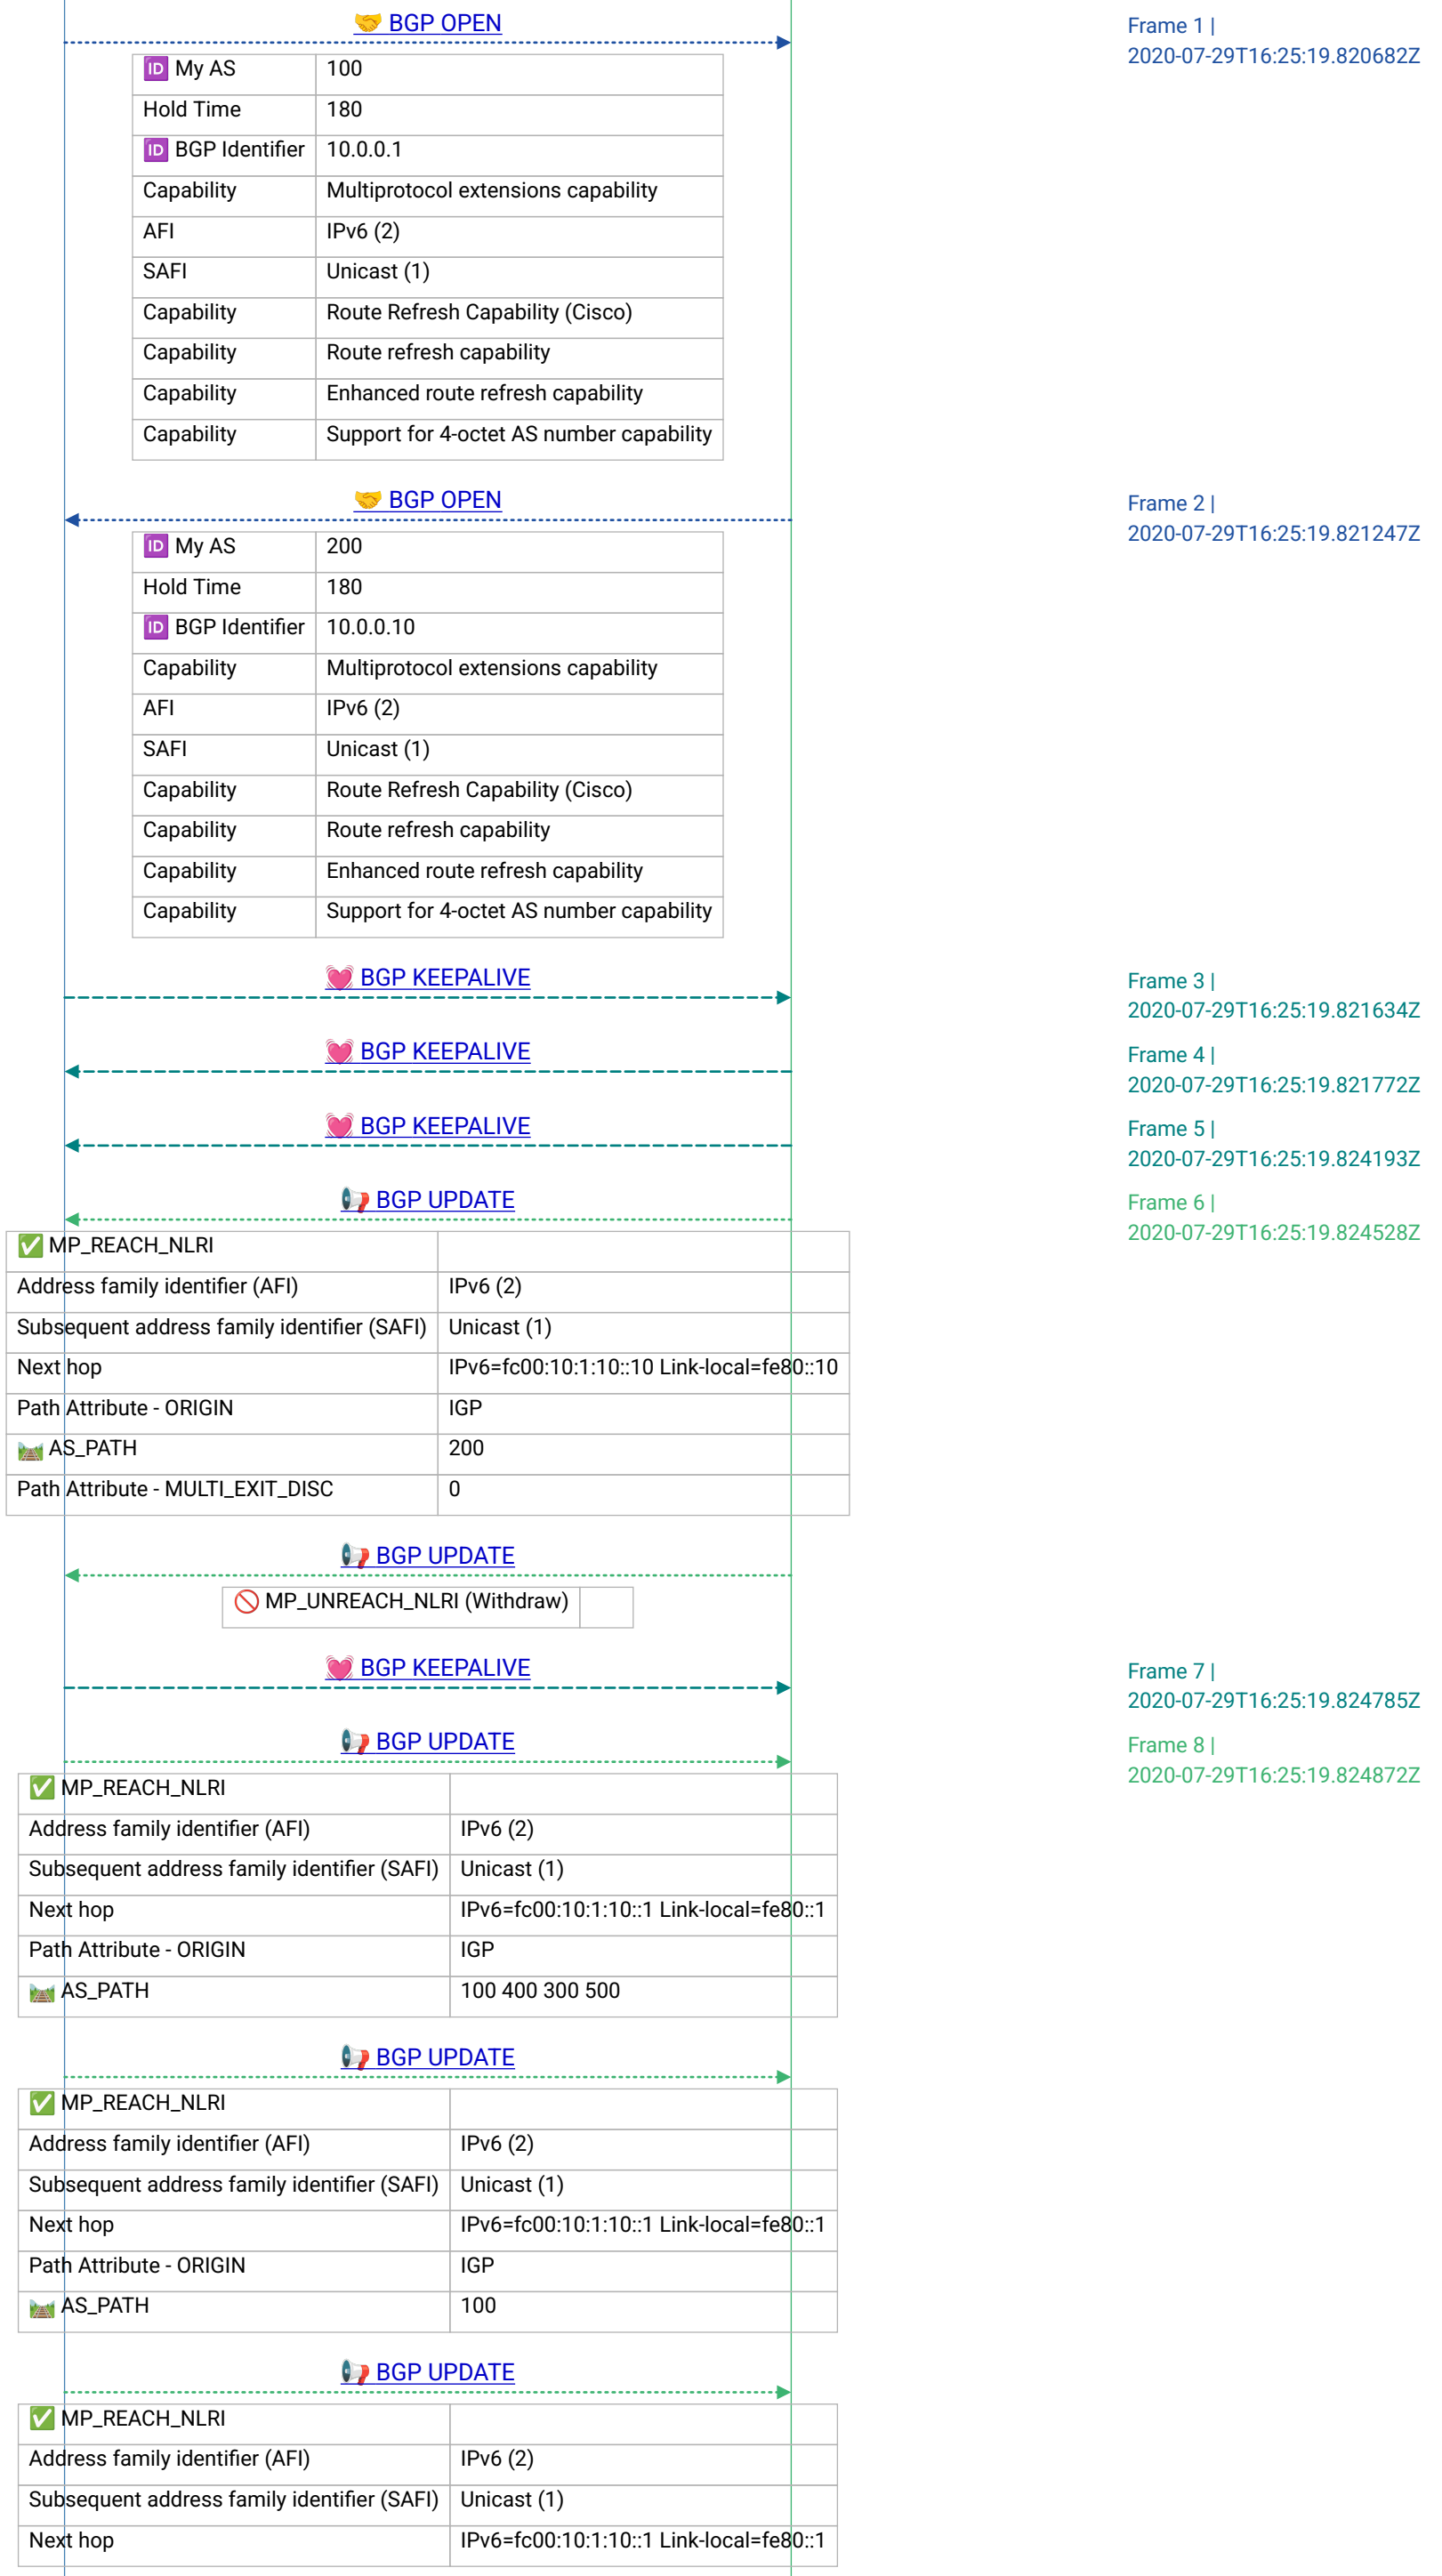

R1

R10

bgp\_v6u\_ebgp\_init.pcapng

 R1

 R10

Path Attribute - ORIGIN	IGP
 AS_PATH	100 400 300

 BGP UPDATE

<input checked="" type="checkbox"/> MP_REACH_NLRI	
Address family identifier (AFI)	IPv6 (2)
Subsequent address family identifier (SAFI)	Unicast (1)
Next hop	IPv6=fc00:10:1:10::1 Link-local=fe80::1
Path Attribute - ORIGIN	IGP
 AS_PATH	100
Path Attribute - MULTI_EXIT_DISC	0

 BGP UPDATE

 MP\_UNREACH\_NLRI (Withdraw)

 BGP KEEPALIVE

 BGP KEEPALIVE

Frame 9 |  
2020-07-29T16:26:12.494296Z

Frame 10 |  
2020-07-29T16:26:16.425065Z