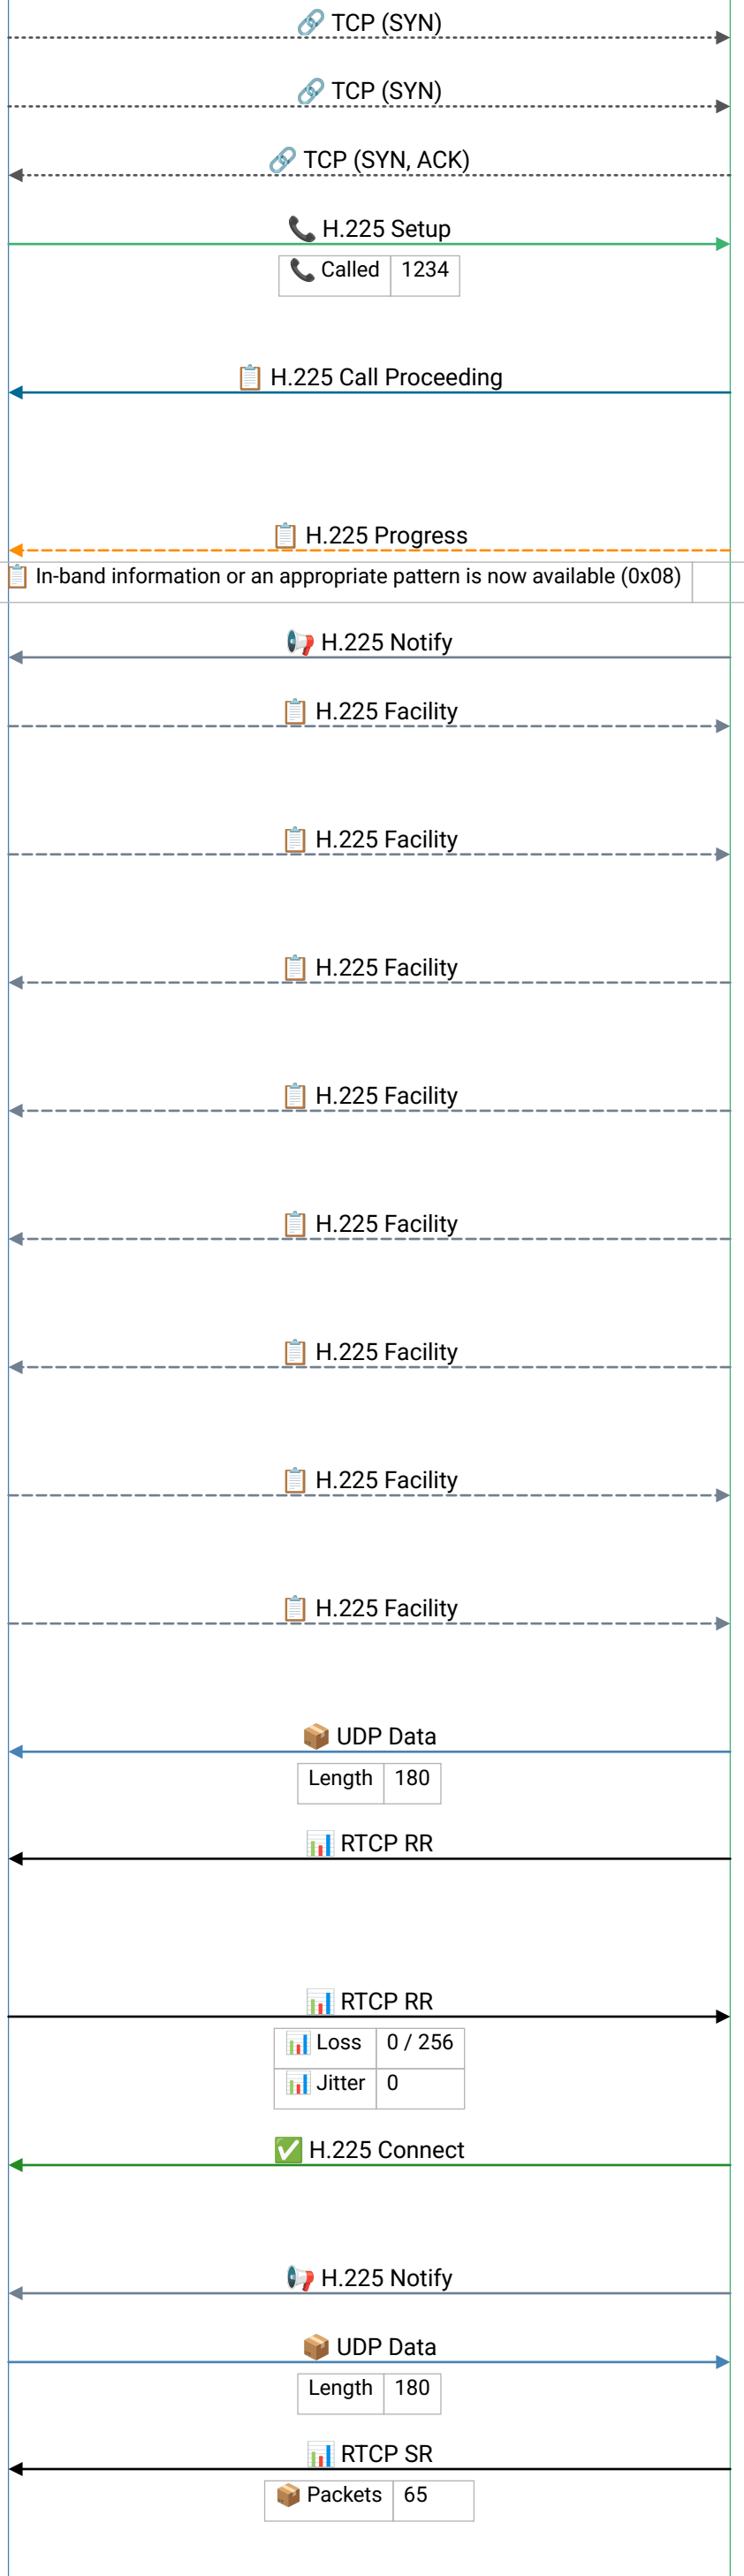

fax_t38_h323_ogw.pcapng

Frame 1 |
2017-04-24T21:15:39.789738Z

Frame 2 |
2017-04-24T21:15:41.788032Z

Frame 3 |
2017-04-24T21:15:41.788615Z

💡 H.225 Setup – initiates an H.323 call; carries called/calling numbers, bearer capability, and H.245 address for media negotiation

💡 Call Proceeding – gateway accepted the Setup and is routing the call; H.245 address may be included for early media negotiation

Frame 8 |
2017-04-24T21:15:41.808457Z

Frame 9 |
2017-04-24T21:15:41.809306Z

💡 Facility – mid-call supplementary service (hold, transfer, conference); also used for H.245 tunneling and call diversion

💡 Facility – mid-call supplementary service (hold, transfer, conference); also used for H.245 tunneling and call diversion