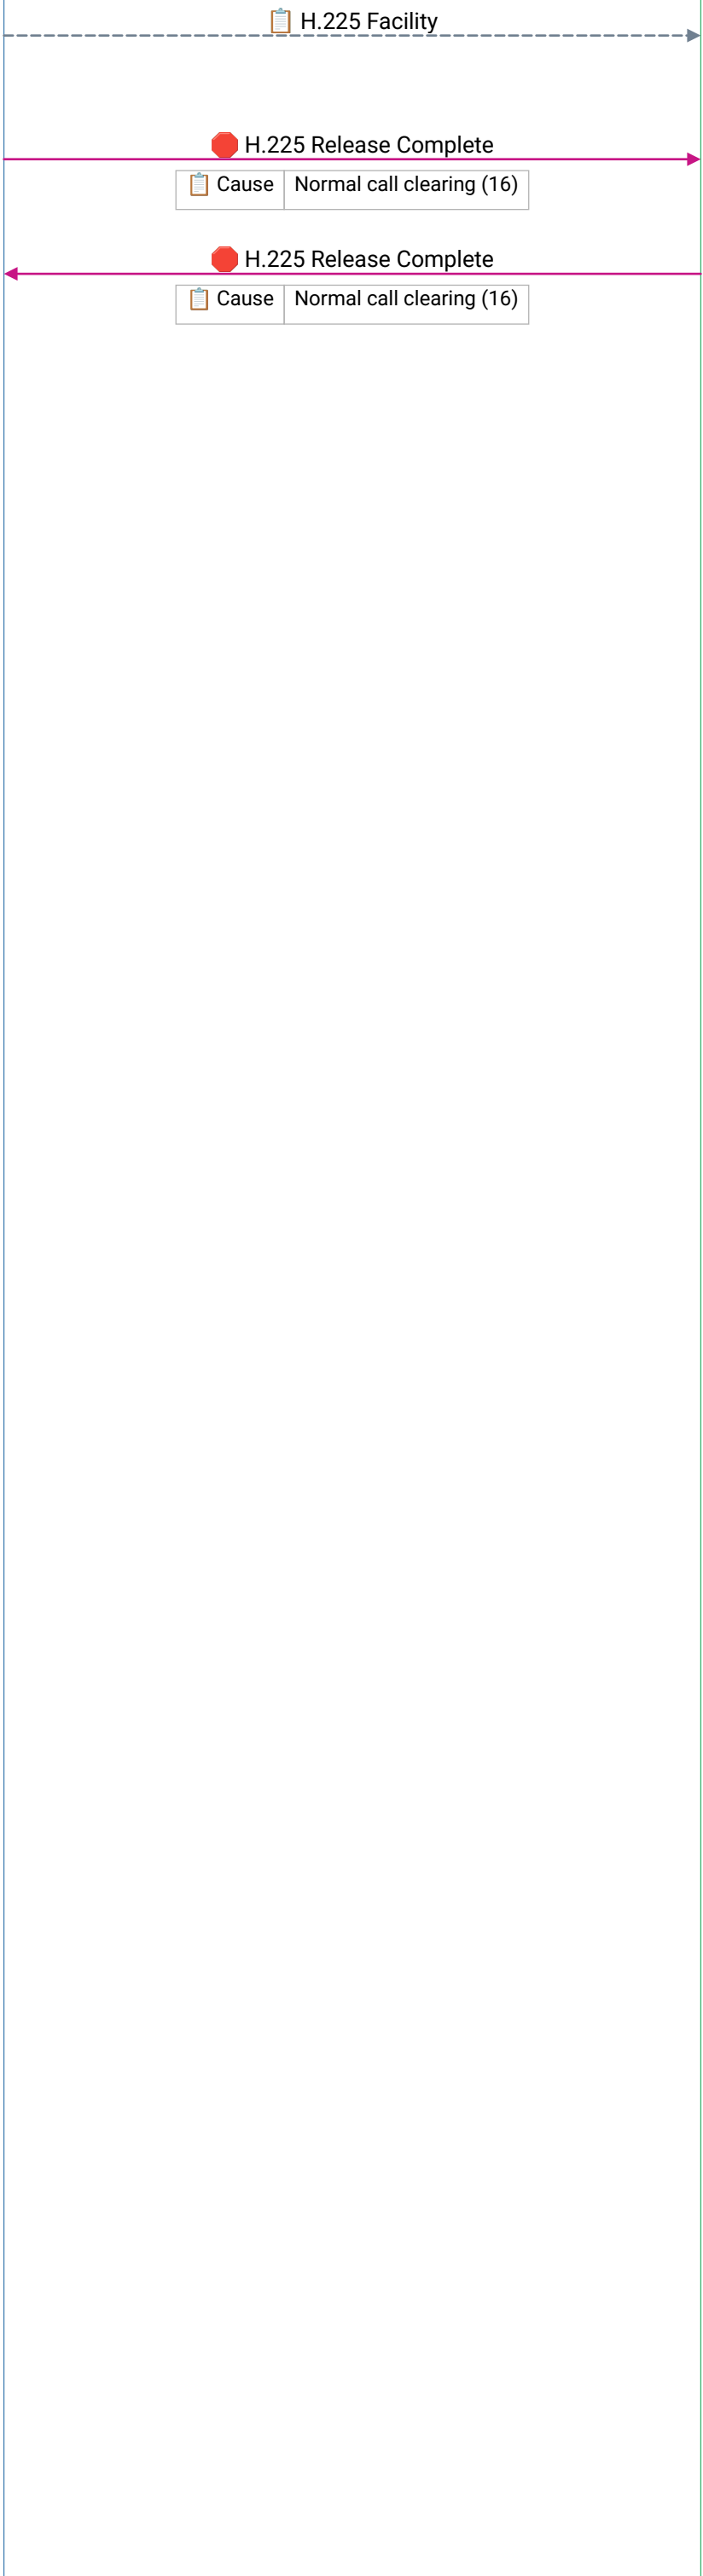

Fax OGW

Fax TGW

Facility – mid-call supplementary service (hold, transfer, conference); also used for H.245 tunneling and call diversion

Release Complete – call terminated; Cause value explains why (16=Normal clearing, 17=User busy, 34=No circuit available)

Release Complete – call terminated; Cause value explains why (16=Normal clearing, 17=User busy, 34=No circuit available)