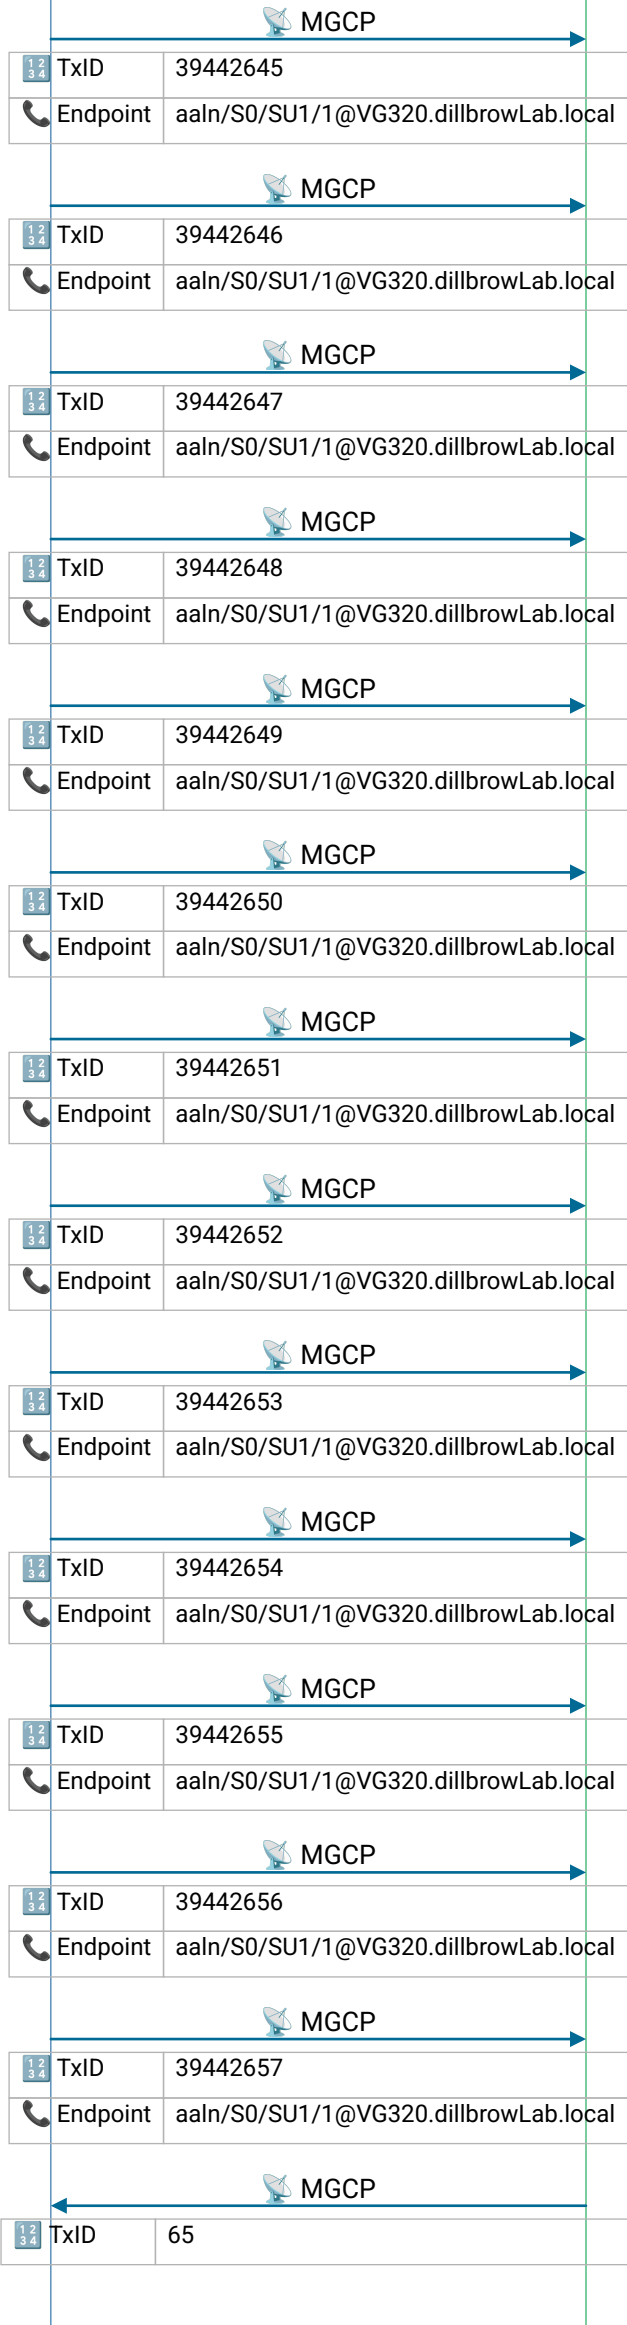

mgcp_dtmf_rtp_nte.pcapng

MGCP FXS GW

MGCP Call Agent A

MGCP Remote

Sequence number	5506
Timestamp	1044897684
SSRC	0x155b6e39 (358313529)

RTP

Setup frame	16
Marker	True
Codec	ITU-T G.711 PCMU (0)
Sequence number	18616
Timestamp	3161732833
SSRC	0x9906f320 (2567369504)

Frame 28 |
2019-05-04T12:29:51.17526Z

DTMF

End	False
Duration	80

💡 DTMF digit sent as RTP Named Telephone Event (RFC 4733) – out-of-band signaling preserves digit accuracy across codec transcoding

Frame 143 |
2019-05-04T12:29:52.343259Z

Frame 211 |
2019-05-04T12:29:53.043261Z

Frame 270 |
2019-05-04T12:29:53.643257Z

Frame 391 |
2019-05-04T12:29:54.875255Z

Frame 459 |
2019-05-04T12:29:55.571257Z

Frame 516 |
2019-05-04T12:29:56.16326Z

Frame 570 |
2019-05-04T12:29:56.735256Z

Frame 623 |
2019-05-04T12:29:57.291259Z

Frame 677 |
2019-05-04T12:29:57.863255Z

Frame 739 |
2019-05-04T12:29:58.511258Z

Frame 803 |
2019-05-04T12:29:59.18326Z

Frame 871 |
2019-05-04T12:29:59.883255Z

Frame 1133 |
2019-05-04T12:30:02.495258Z