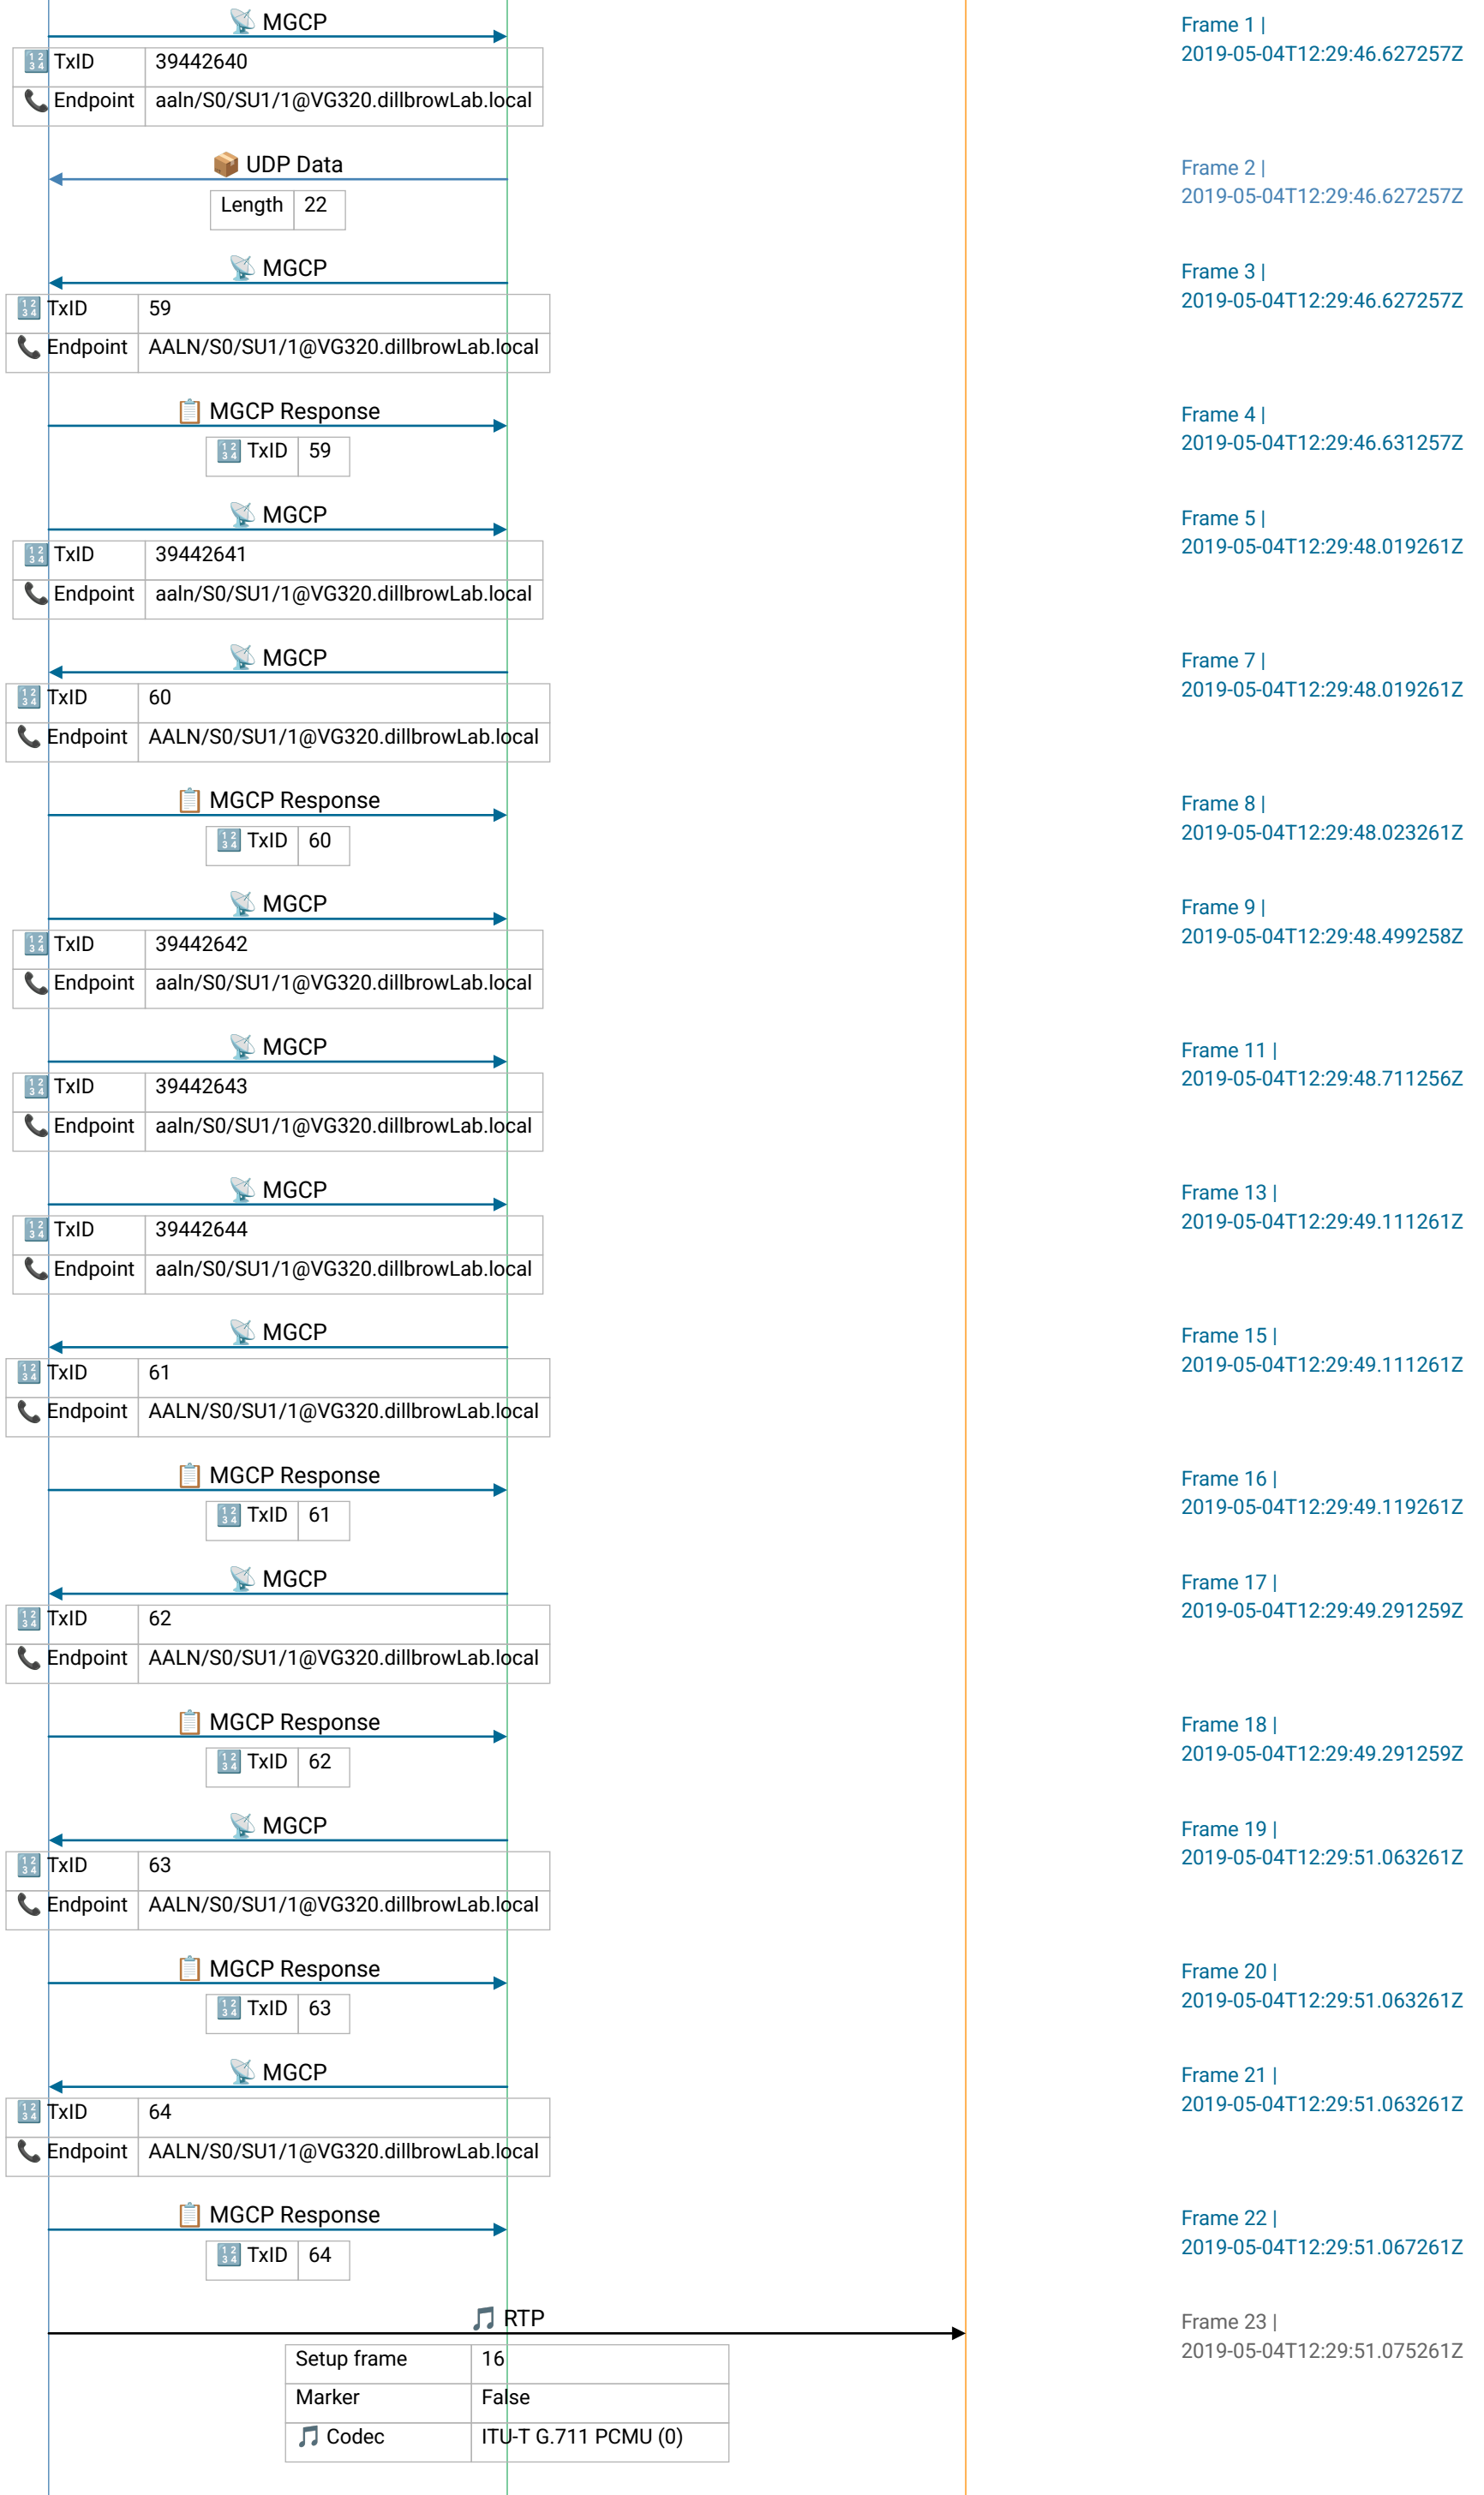

mgcp_dtmf_rtp_nte.pcapng

MGCP FXS GW

MGCP Call Agent A

MGCP Remote

Sequence number	5506
Timestamp	1044897684
SSRC	0x155b6e39 (358313529)

RTP

Setup frame	16
Marker	True
Codec	ITU-T G.711 PCMU (0)
Sequence number	18616
Timestamp	3161732833
SSRC	0x9906f320 (2567369504)

Frame 28 |
2019-05-04T12:29:51.17526Z

DTMF

End	False
Duration	80

💡 DTMF digit sent as RTP Named Telephone Event (RFC 4733) – out-of-band signaling preserves digit accuracy across codec transcoding

Frame 143 |
2019-05-04T12:29:52.343259Z

Frame 211 |
2019-05-04T12:29:53.043261Z

Frame 270 |
2019-05-04T12:29:53.643257Z

Frame 391 |
2019-05-04T12:29:54.875255Z

Frame 459 |
2019-05-04T12:29:55.571257Z

Frame 516 |
2019-05-04T12:29:56.16326Z

Frame 570 |
2019-05-04T12:29:56.735256Z

TxID	39442658
Endpoint	*@VG320.dillbrowLab.local

Frame 1138 |
2019-05-04T12:30:02.527258Z

Frame 1140 |
2019-05-04T12:30:11.335259Z