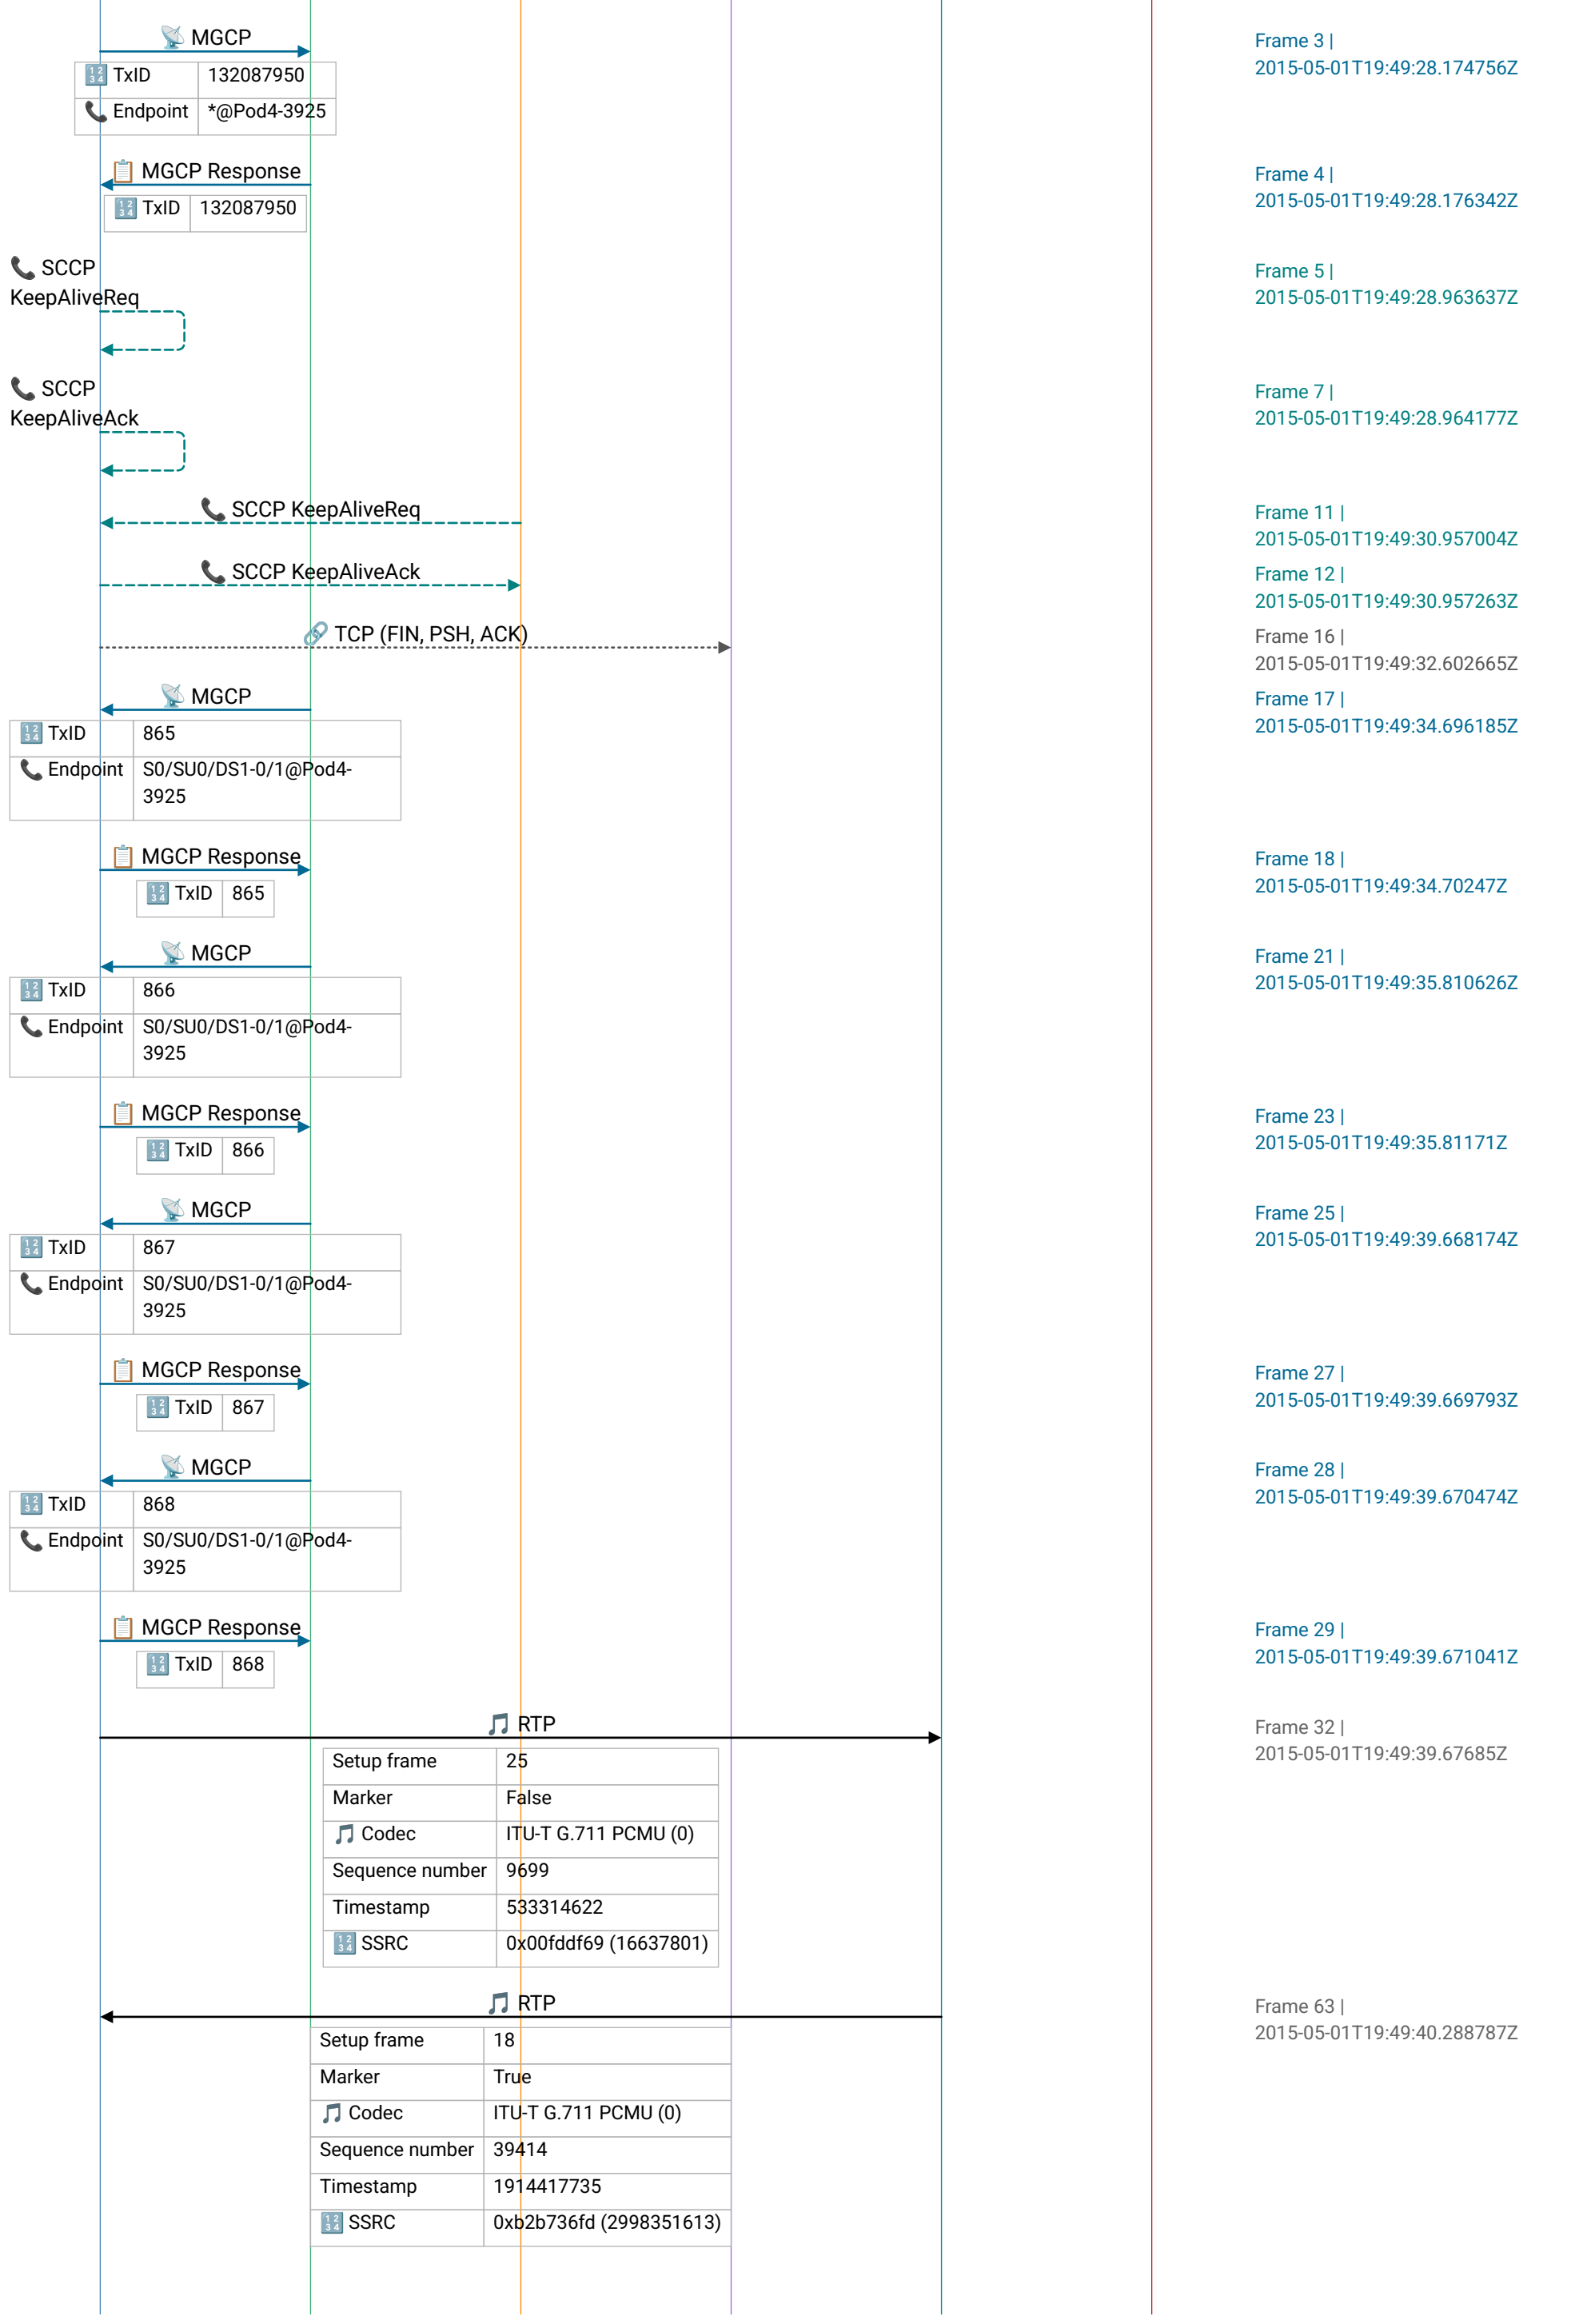

mgcp\_isdn\_pri\_call.pcapng

Frame 3 |  
2015-05-01T19:49:28.174756Z

Frame 4 |  
2015-05-01T19:49:28.176342Z

Frame 5 |  
2015-05-01T19:49:28.963637Z

Frame 7 |  
2015-05-01T19:49:28.964177Z

Frame 11 |  
2015-05-01T19:49:30.957004Z

Frame 12 |  
2015-05-01T19:49:30.957263Z

Frame 16 |  
2015-05-01T19:49:32.602665Z

Frame 17 |  
2015-05-01T19:49:34.696185Z

Frame 18 |  
2015-05-01T19:49:34.70247Z

Frame 21 |  
2015-05-01T19:49:35.810626Z

Frame 23 |  
2015-05-01T19:49:35.81171Z

Frame 25 |  
2015-05-01T19:49:39.668174Z

Frame 27 |  
2015-05-01T19:49:39.669793Z

Frame 28 |  
2015-05-01T19:49:39.670474Z

Frame 29 |  
2015-05-01T19:49:39.671041Z

Frame 32 |  
2015-05-01T19:49:39.67685Z

Frame 63 |  
2015-05-01T19:49:40.288787Z