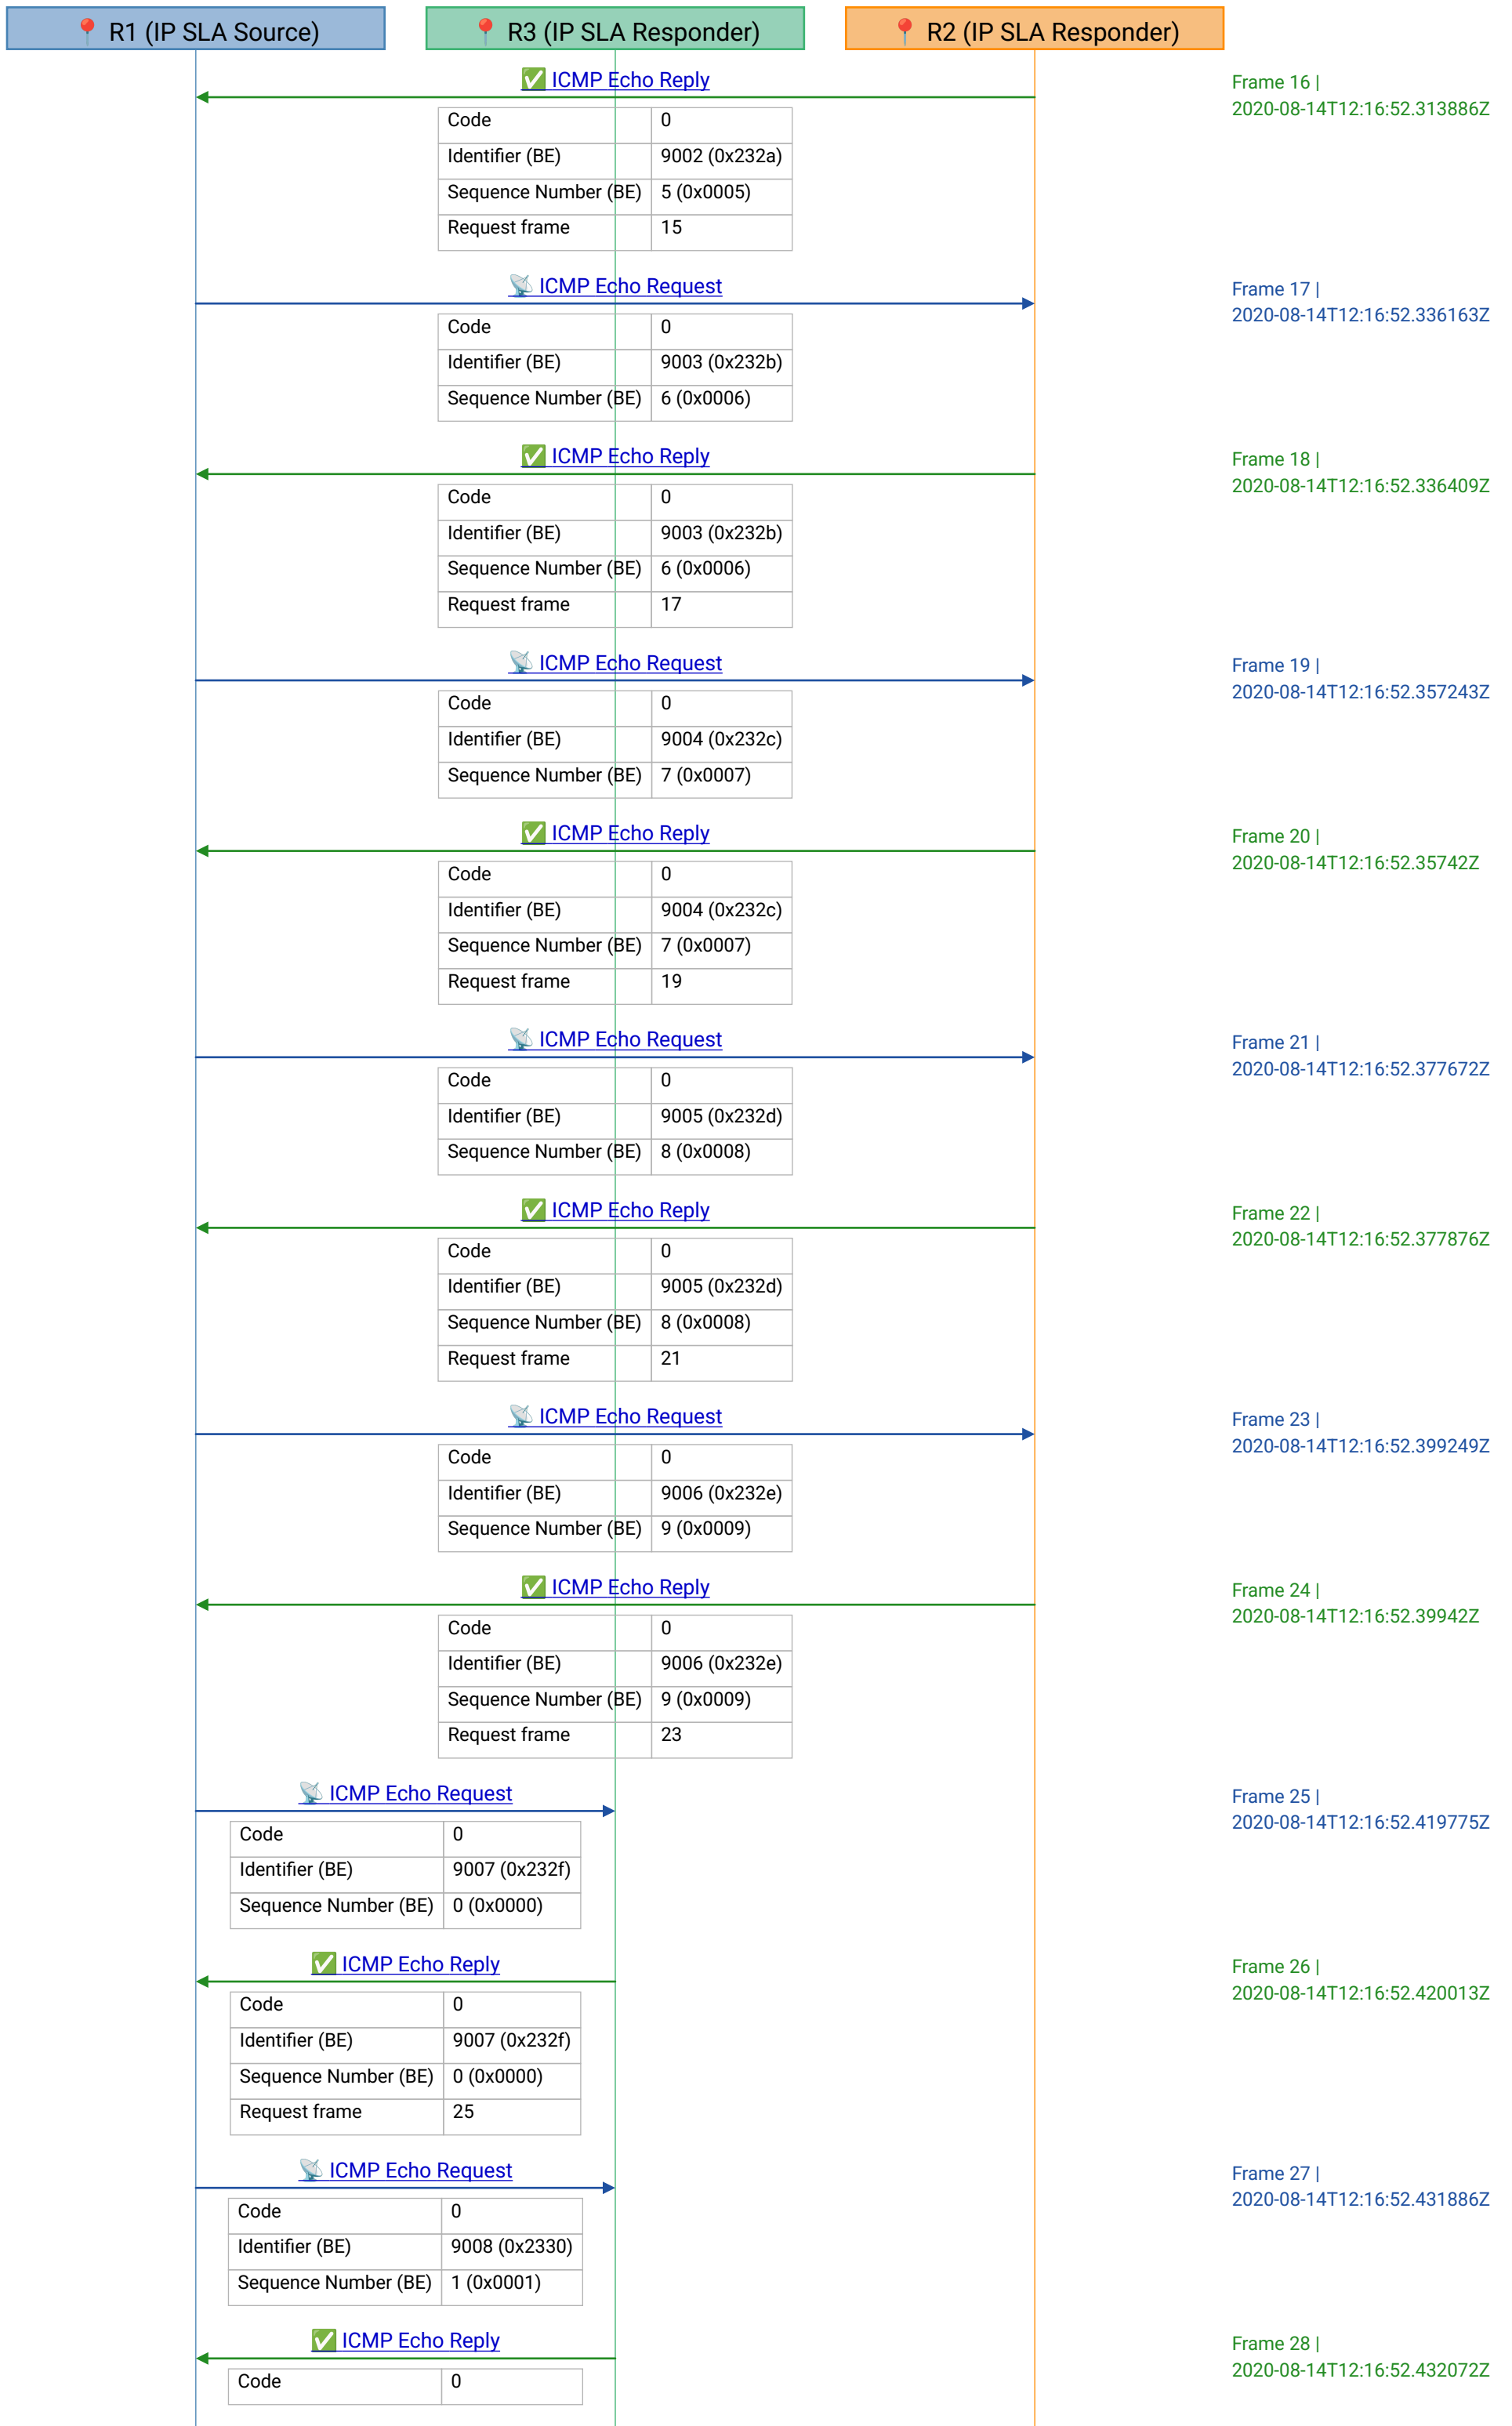

R1 (IP SLA Source)

R3 (IP SLA Responder)

R2 (IP SLA Responder)

ipsla_path_jitter.pcapng

R1 (IP SLA Source)

R3 (IP SLA Responder)

R2 (IP SLA Responder)

- Frame 29 | 2020-08-14T12:16:52.454096Z
- Frame 30 | 2020-08-14T12:16:52.4544Z
- Frame 31 | 2020-08-14T12:16:52.474055Z
- Frame 32 | 2020-08-14T12:16:52.47437Z
- Frame 33 | 2020-08-14T12:16:52.495711Z
- Frame 34 | 2020-08-14T12:16:52.496117Z
- Frame 35 | 2020-08-14T12:16:52.518599Z
- Frame 36 | 2020-08-14T12:16:52.518941Z
- Frame 37 | 2020-08-14T12:16:52.539438Z
- Frame 38 | 2020-08-14T12:16:52.539647Z
- Frame 39 | 2020-08-14T12:16:52.557872Z
- Frame 40 | 2020-08-14T12:16:52.558328Z

R1 (IP SLA Source)

R3 (IP SLA Responder)

R2 (IP SLA Responder)

Frame 41 |
2020-08-14T12:16:52.579339Z

Frame 42 |
2020-08-14T12:16:52.579576Z

Frame 43 |
2020-08-14T12:16:52.599296Z

Frame 44 |
2020-08-14T12:16:52.599571Z