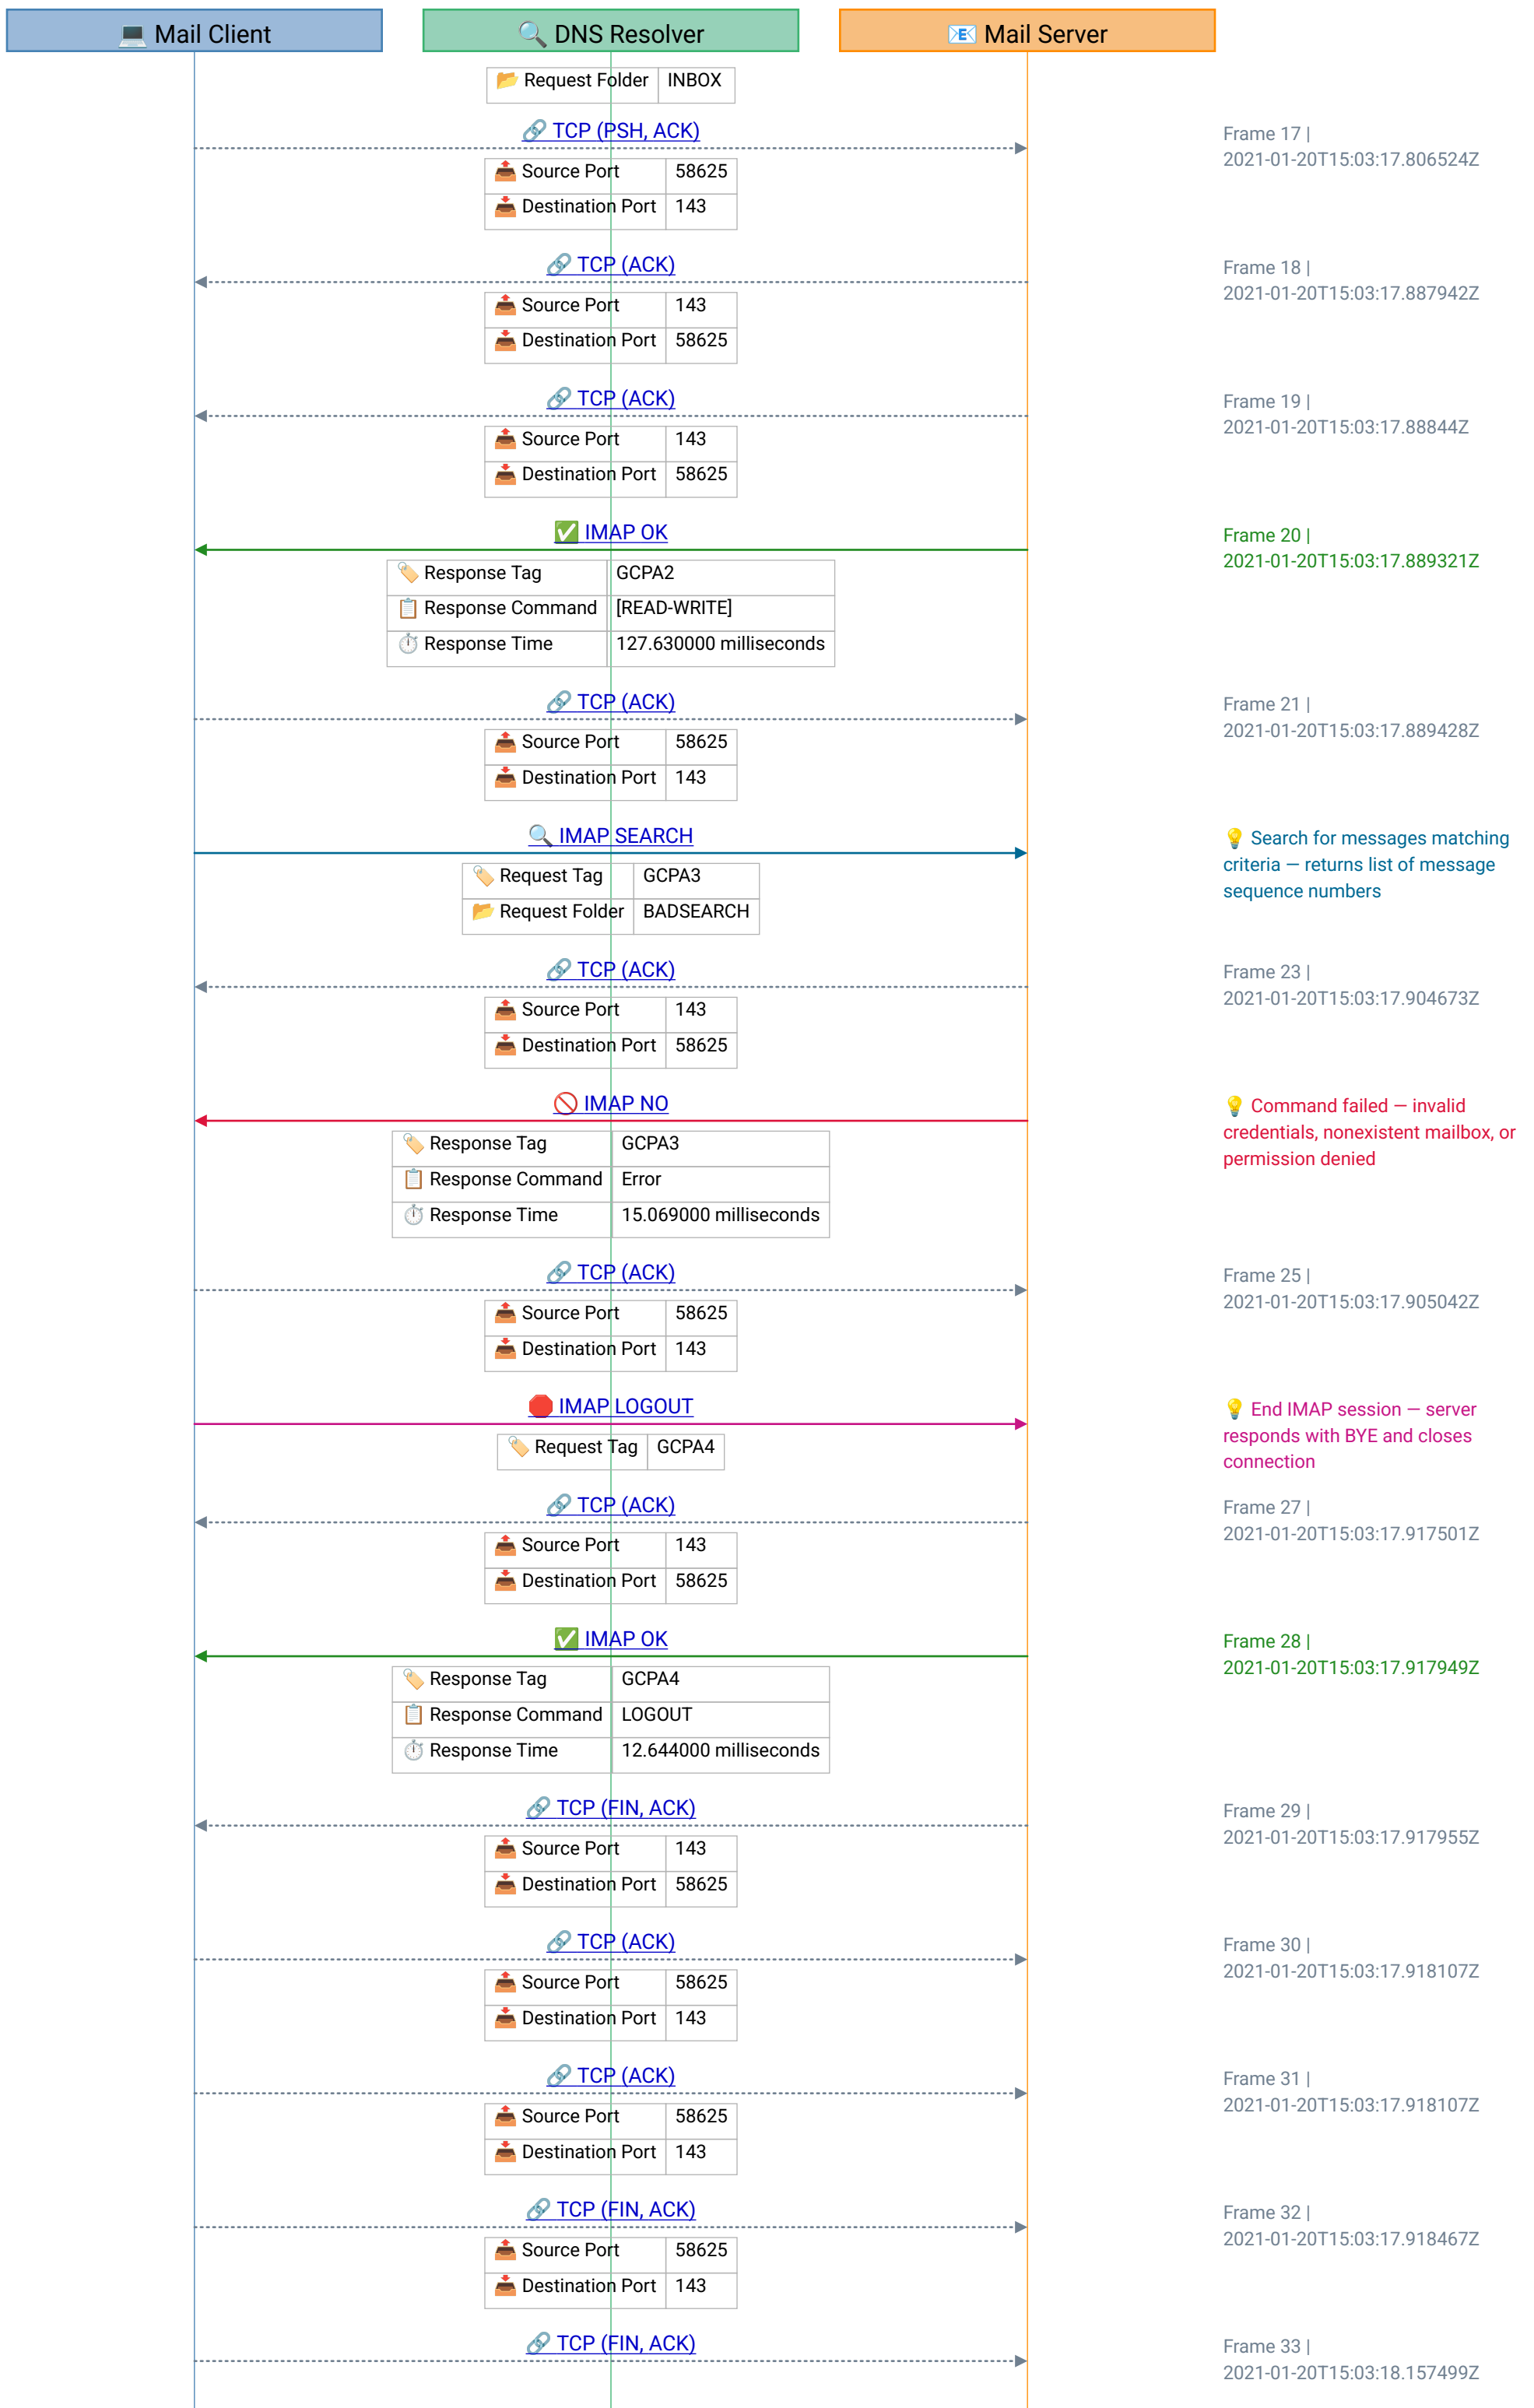

imap4_search_fail.pcapng

Mail Client

DNS Resolver

Mail Server

Source Port	58625
Destination Port	143

TCP (ACK)

Source Port	143
Destination Port	58625

Frame 34 |
2021-01-20T15:03:18.17339Z