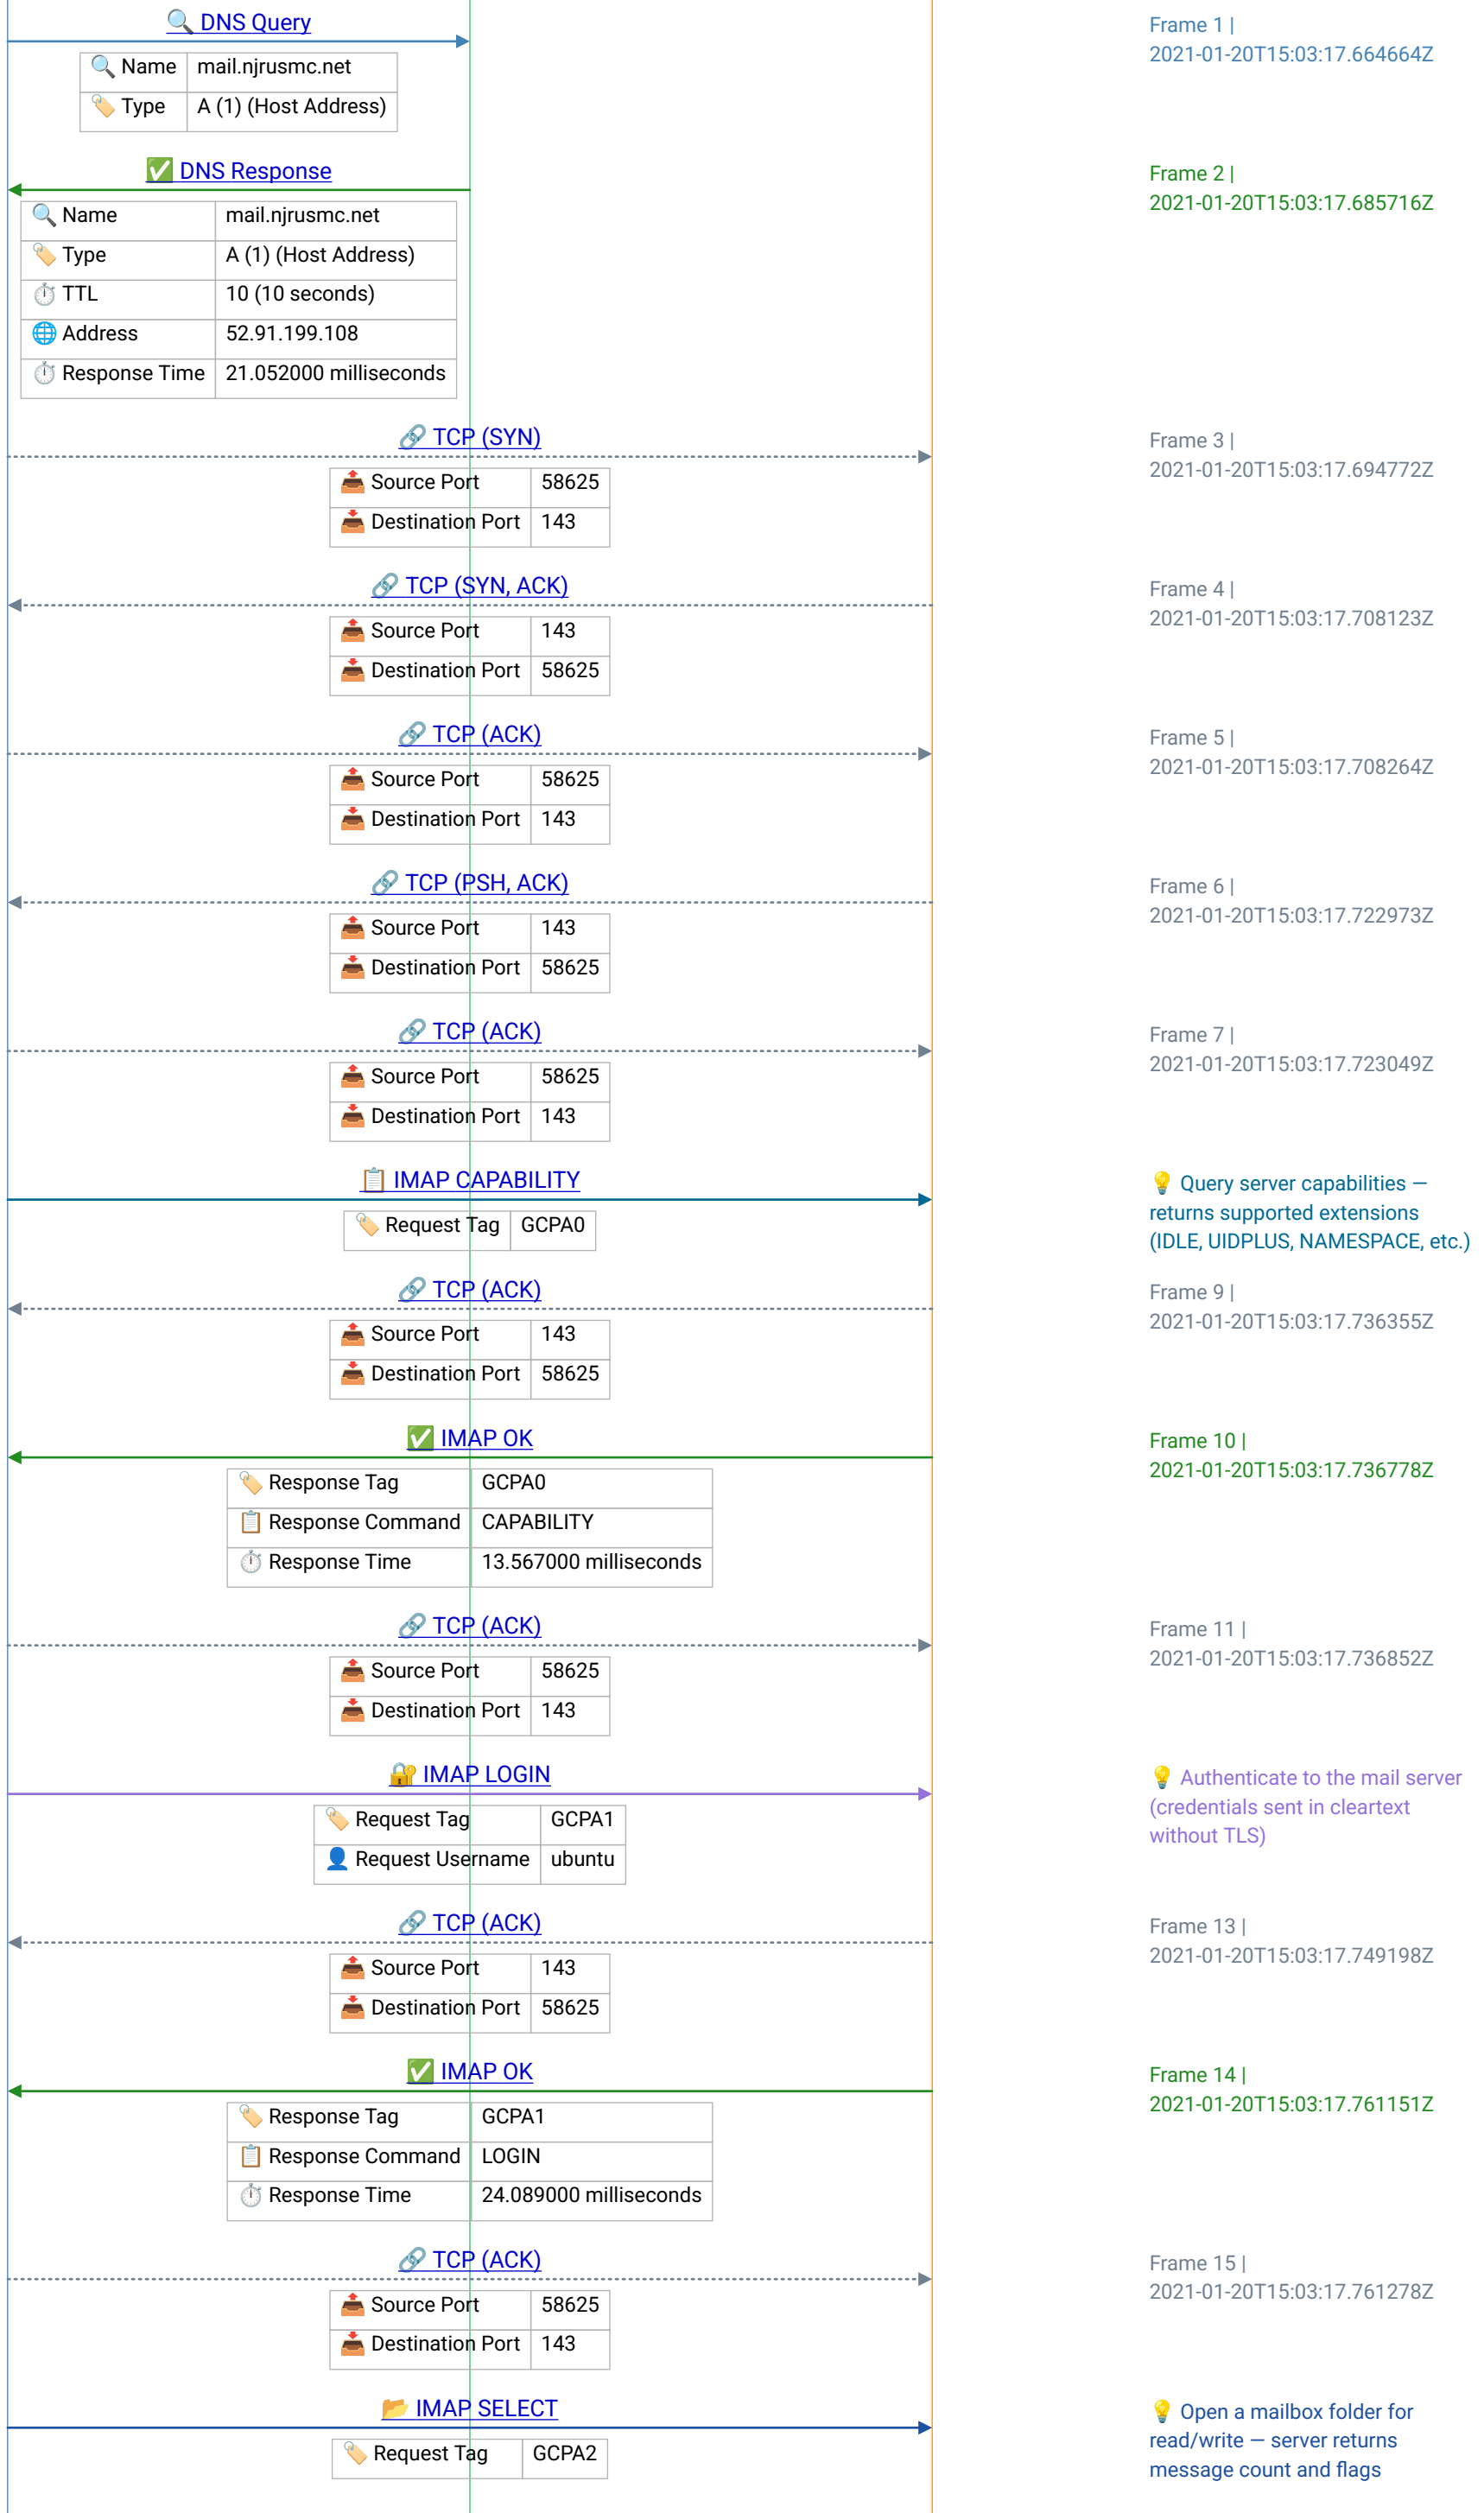

imap4_search_fail.pcapng

Mail Client

DNS Resolver

Mail Server

Source Port	58625
Destination Port	143

TCP (ACK)

Source Port	143
Destination Port	58625

Frame 34 |
2021-01-20T15:03:18.17339Z