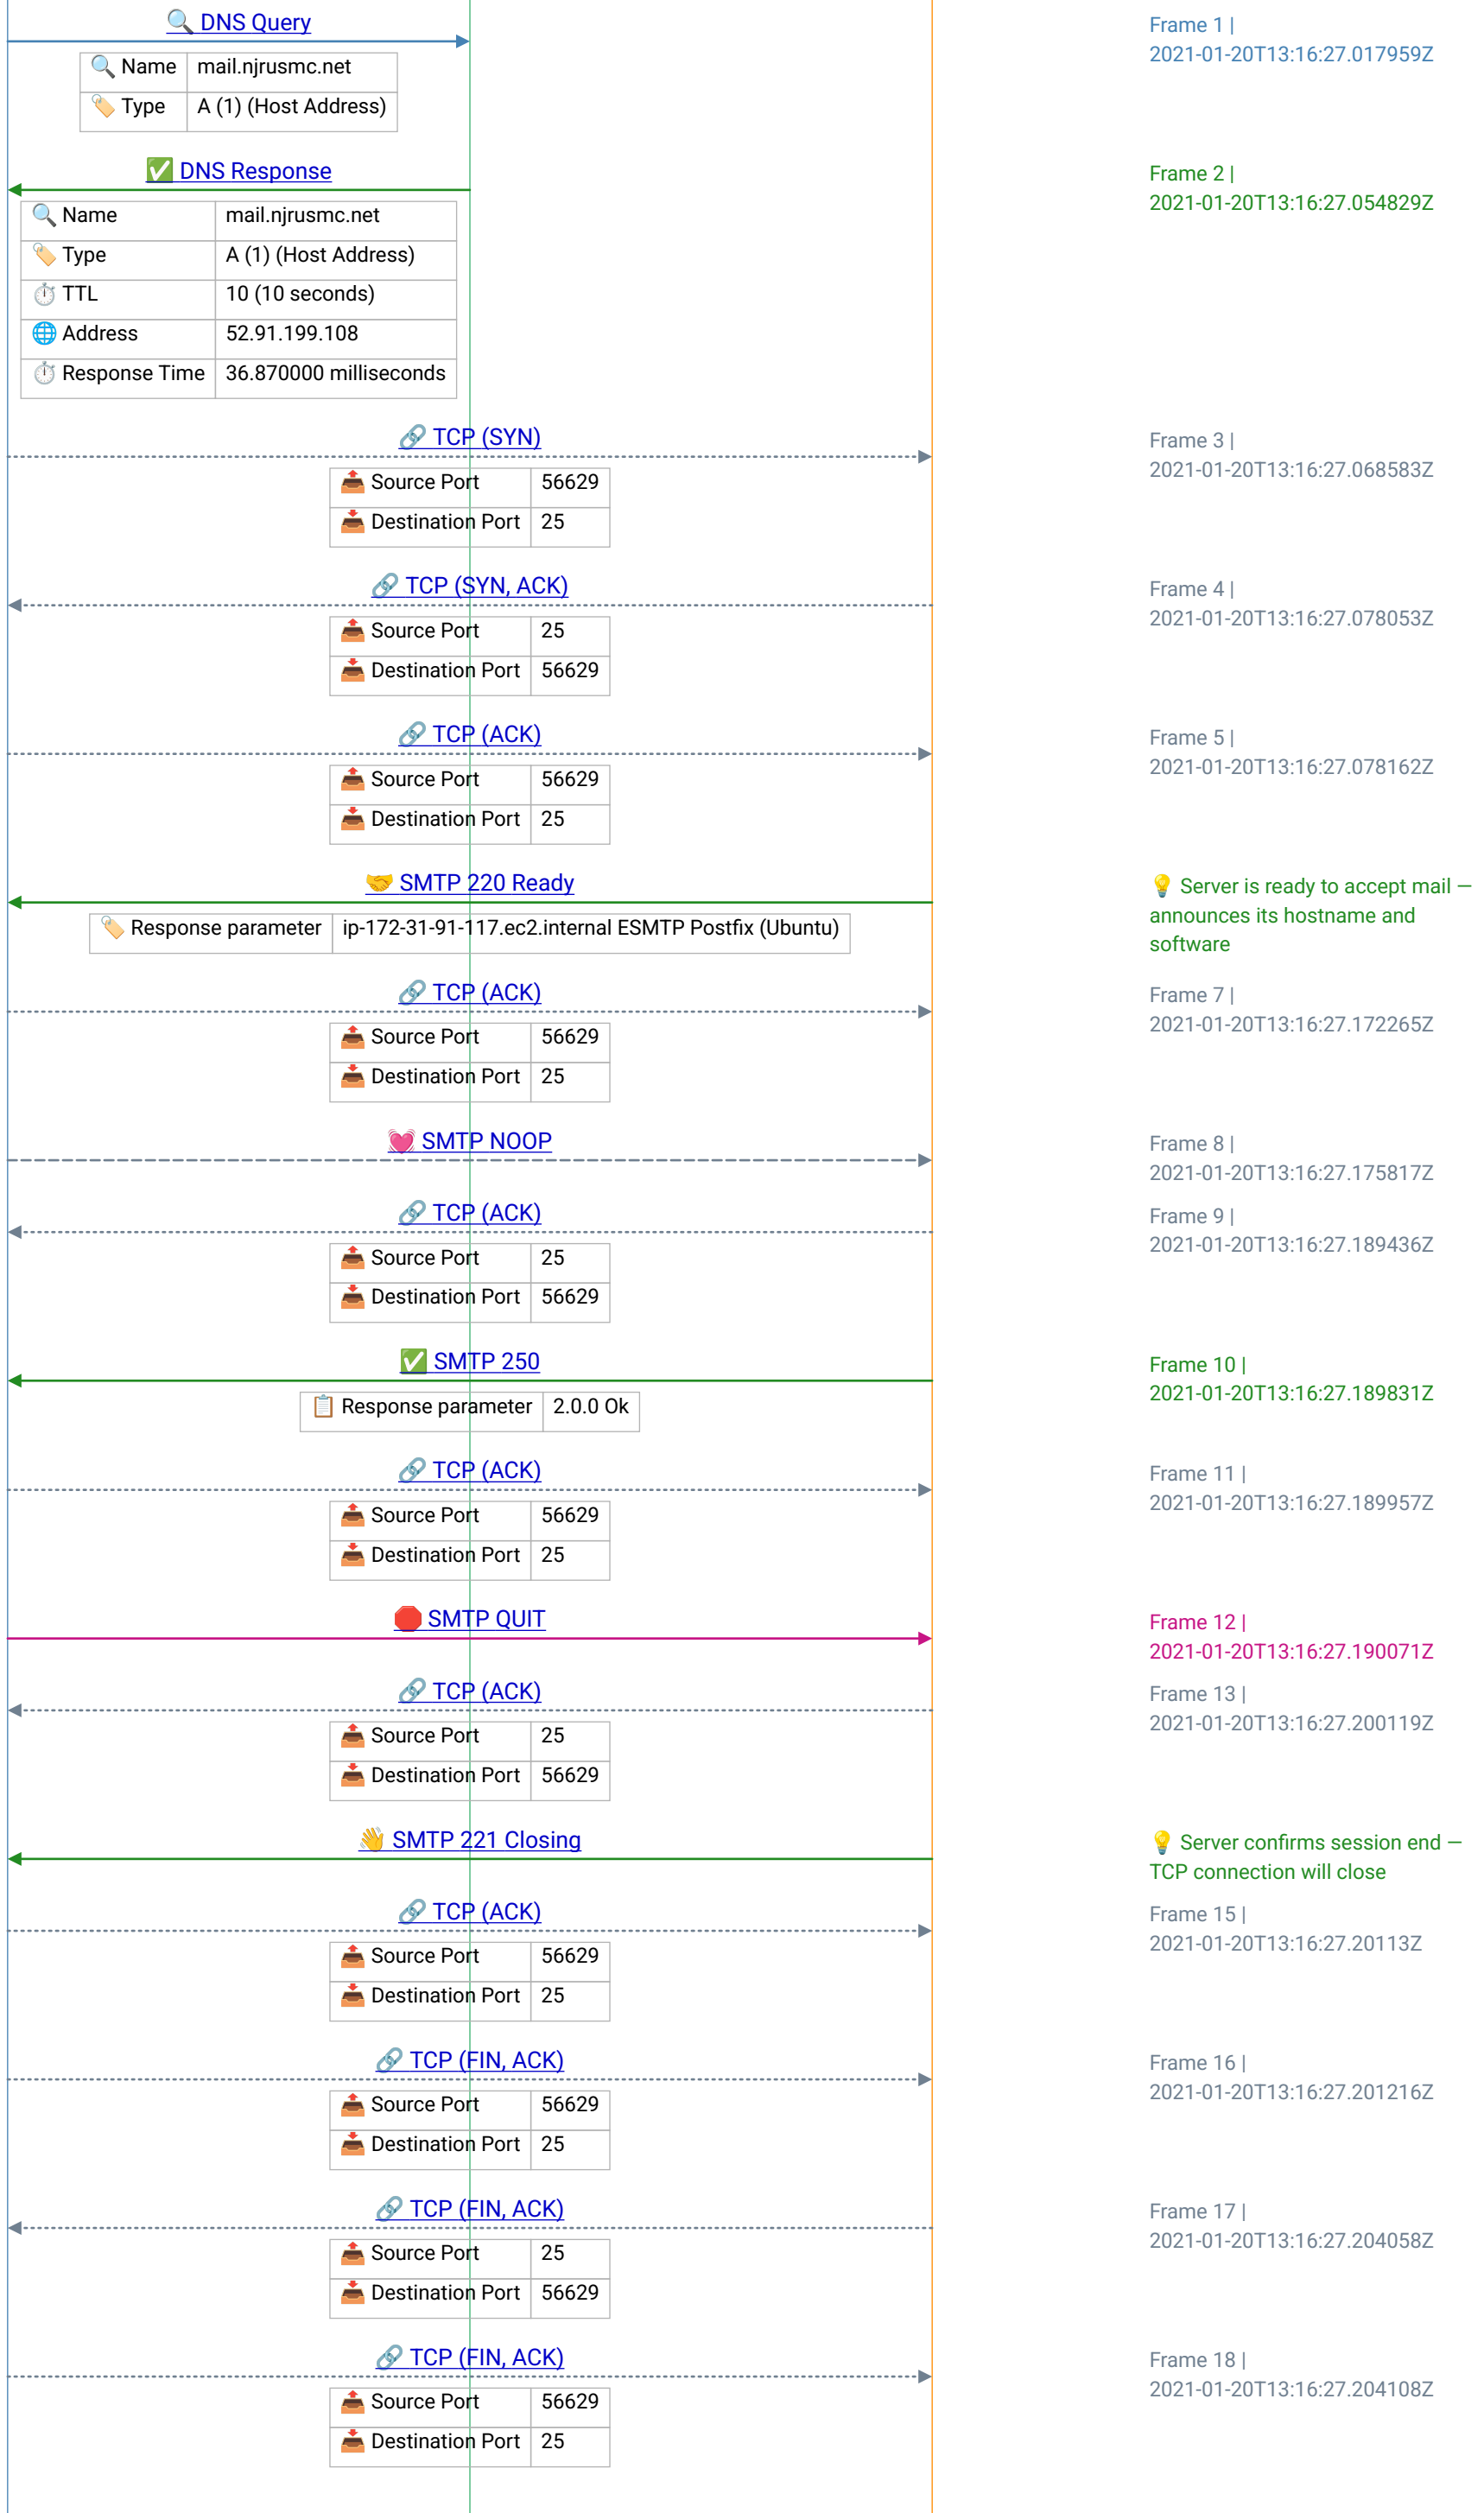

smtp_noop.pcapng

Mail Client

DNS Resolver

Mail Server

TCP (ACK)

Source Port	25
Destination Port	56629

Frame 19 |
2021-01-20T13:16:27.218211Z