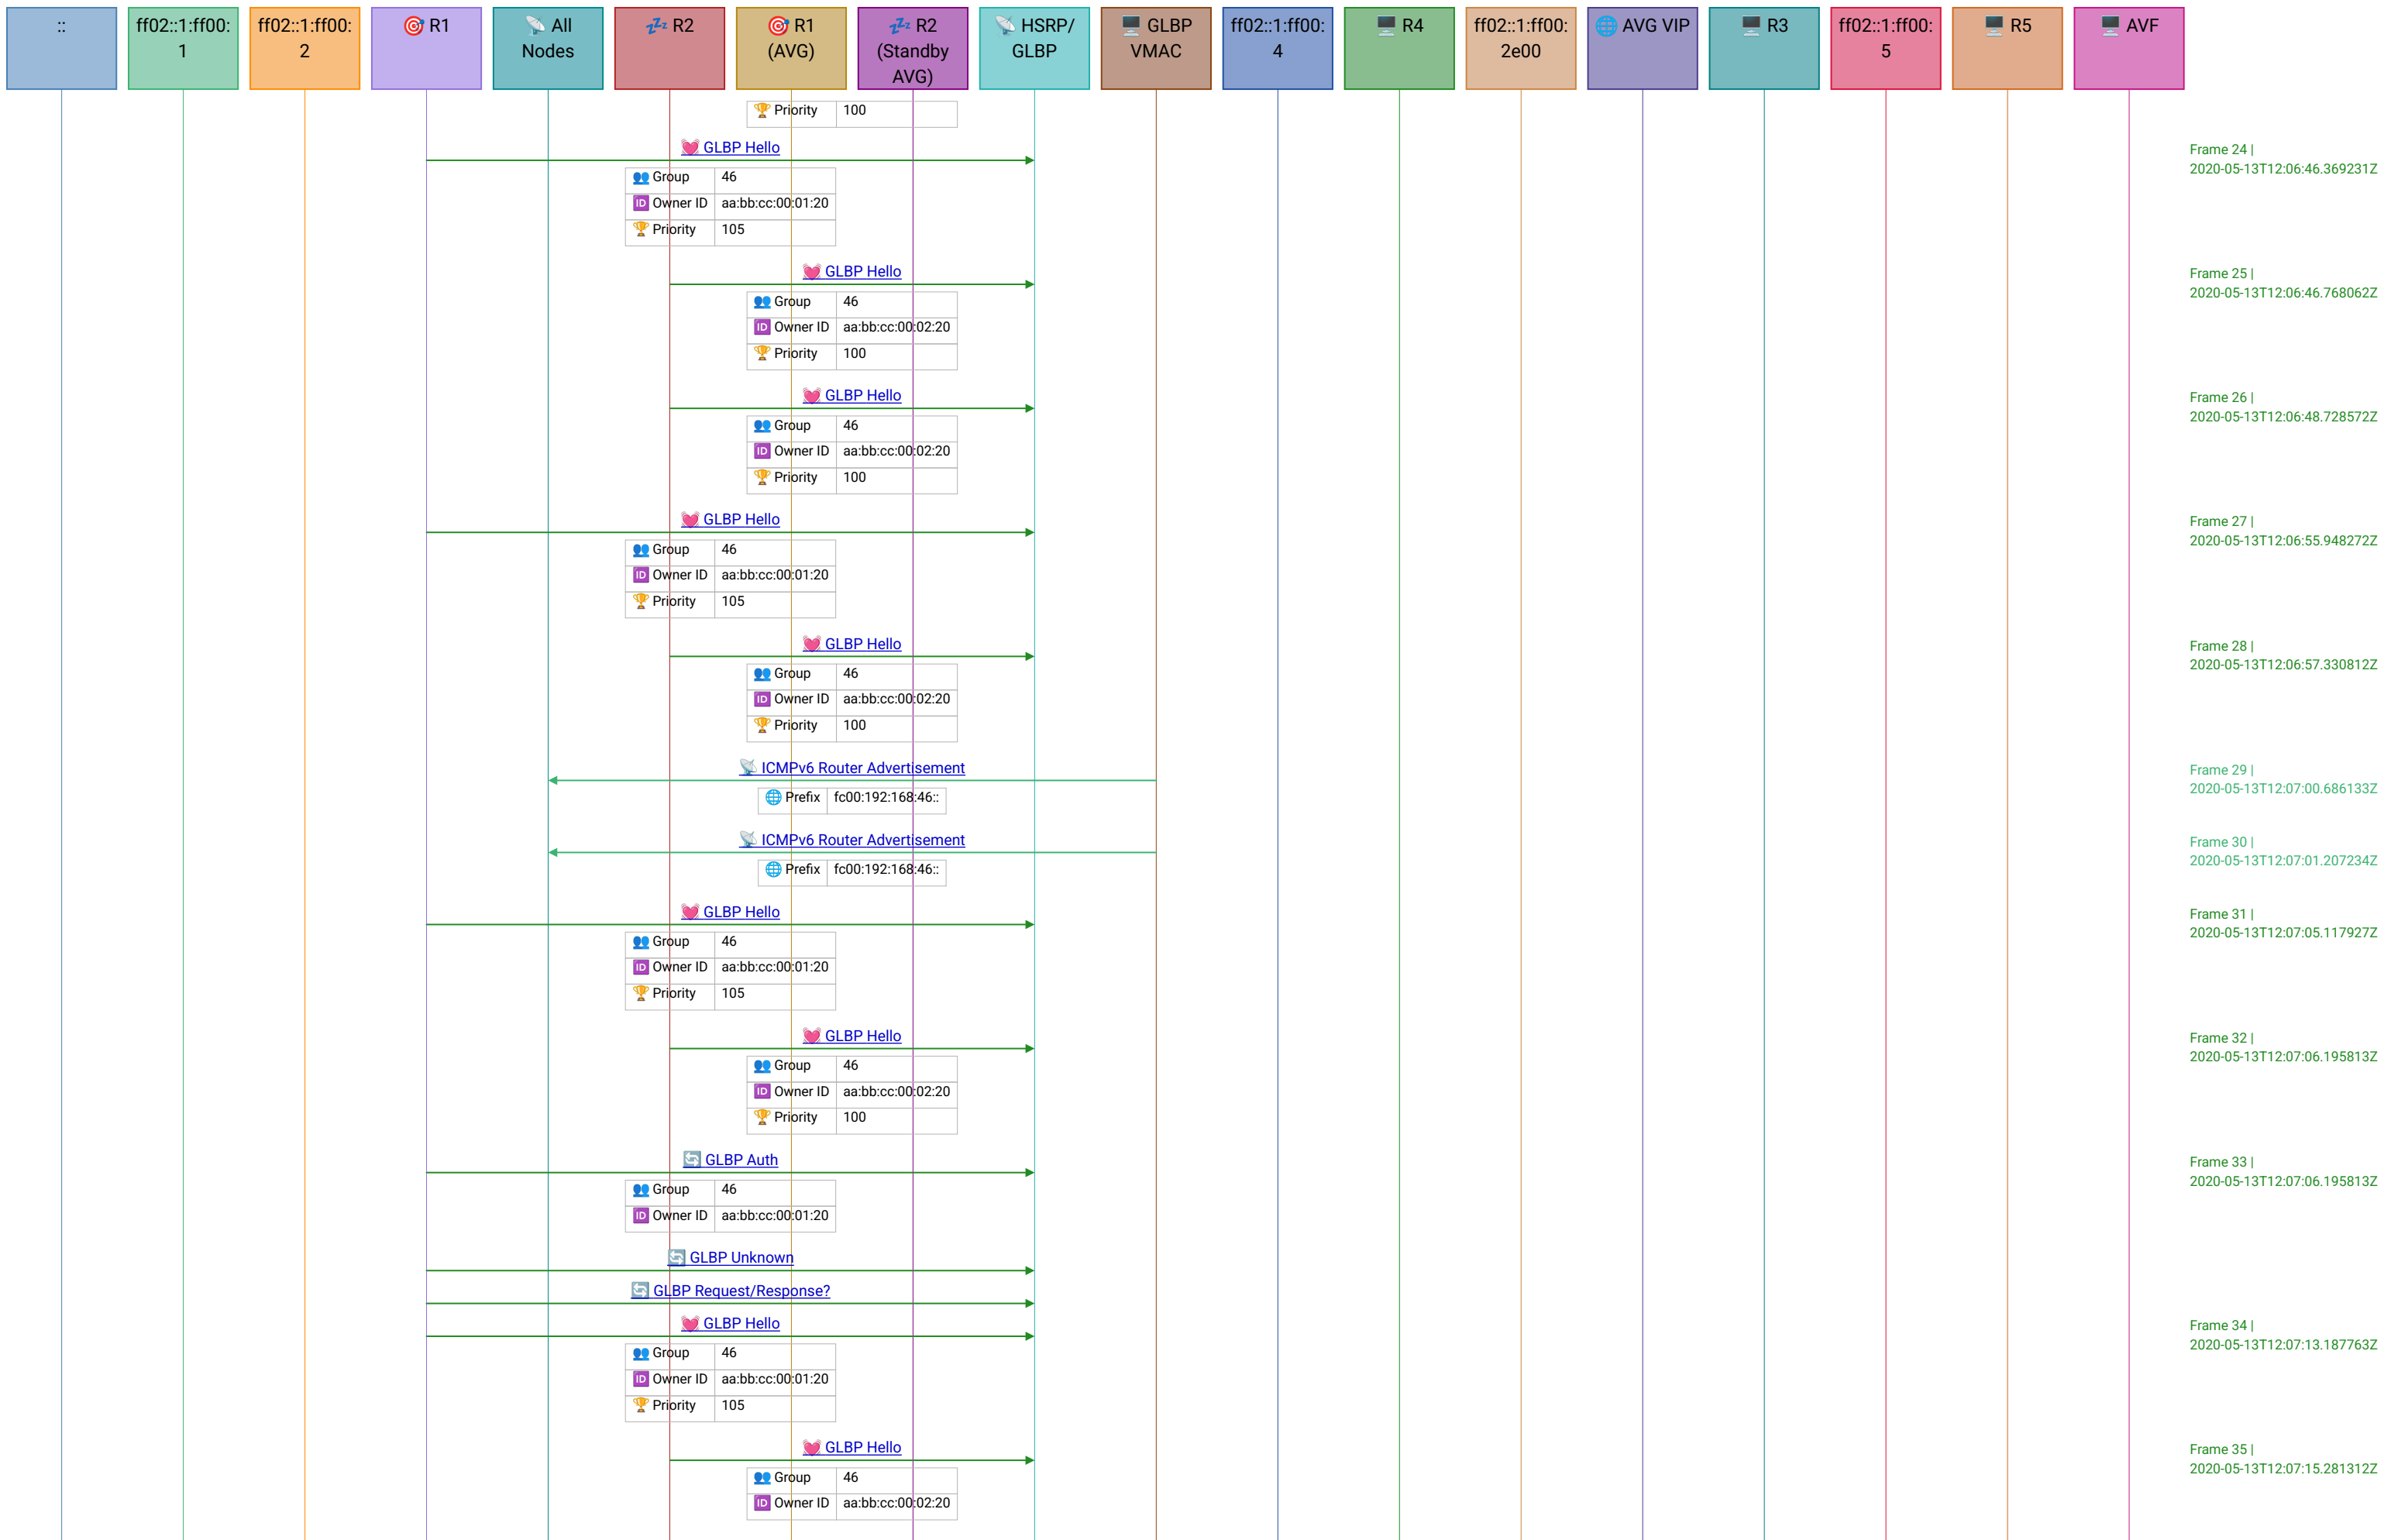

Target Address fc00:192:168:46::2

ICMPv6 Neighbor Advertisement

Flags	0xa0000000, Router, Override
Target Address	fe80::1
Target Link-layer address	aa:bb:cc:00:01:20

ICMPv6 Neighbor Advertisement

Flags	0xa0000000, Router, Override
Target Address	fe80::2
Target Link-layer address	aa:bb:cc:00:02:20

ICMPv6 Neighbor Advertisement

Flags	0xa0000000, Router, Override
Target Address	fc00:192:168:46::1
Target Link-layer address	aa:bb:cc:00:01:20

ICMPv6 Neighbor Advertisement

Flags	0xa0000000, Router, Override
Target Address	fc00:192:168:46::2
Target Link-layer address	aa:bb:cc:00:02:20

Frame 3 | 2020-05-13T12:06:08.46028Z

Frame 4 | 2020-05-13T12:06:08.461282Z

Frame 5 | 2020-05-13T12:06:09.111893Z

Frame 6 | 2020-05-13T12:06:09.111893Z

Frame 7 | 2020-05-13T12:06:09.466888Z

Frame 8 | 2020-05-13T12:06:10.127025Z

Frame 9 | 2020-05-13T12:06:15.679976Z

Frame 10 | 2020-05-13T12:06:17.786108Z

Frame 11 | 2020-05-13T12:06:25.418156Z

- Frame 36 | 2020-05-13T12:09:33.282481Z
- Frame 37 | 2020-05-13T12:09:34.282947Z
- Frame 38 | 2020-05-13T12:09:34.282947Z
- Frame 39 | 2020-05-13T12:09:34.294907Z
- Frame 40 | 2020-05-13T12:09:34.304878Z
- Frame 41 | 2020-05-13T12:09:35.283496Z
- Frame 42 | 2020-05-13T12:09:35.727297Z
- Frame 43 | 2020-05-13T12:09:36.468119Z
- Frame 44 | 2020-05-13T12:09:39.340102Z
- Frame 45 | 2020-05-13T12:09:39.350112Z
- Frame 46 | 2020-05-13T12:09:40.871802Z
- Frame 47 | 2020-05-13T12:09:40.884769Z
- Frame 48 | 2020-05-13T12:09:40.894996Z