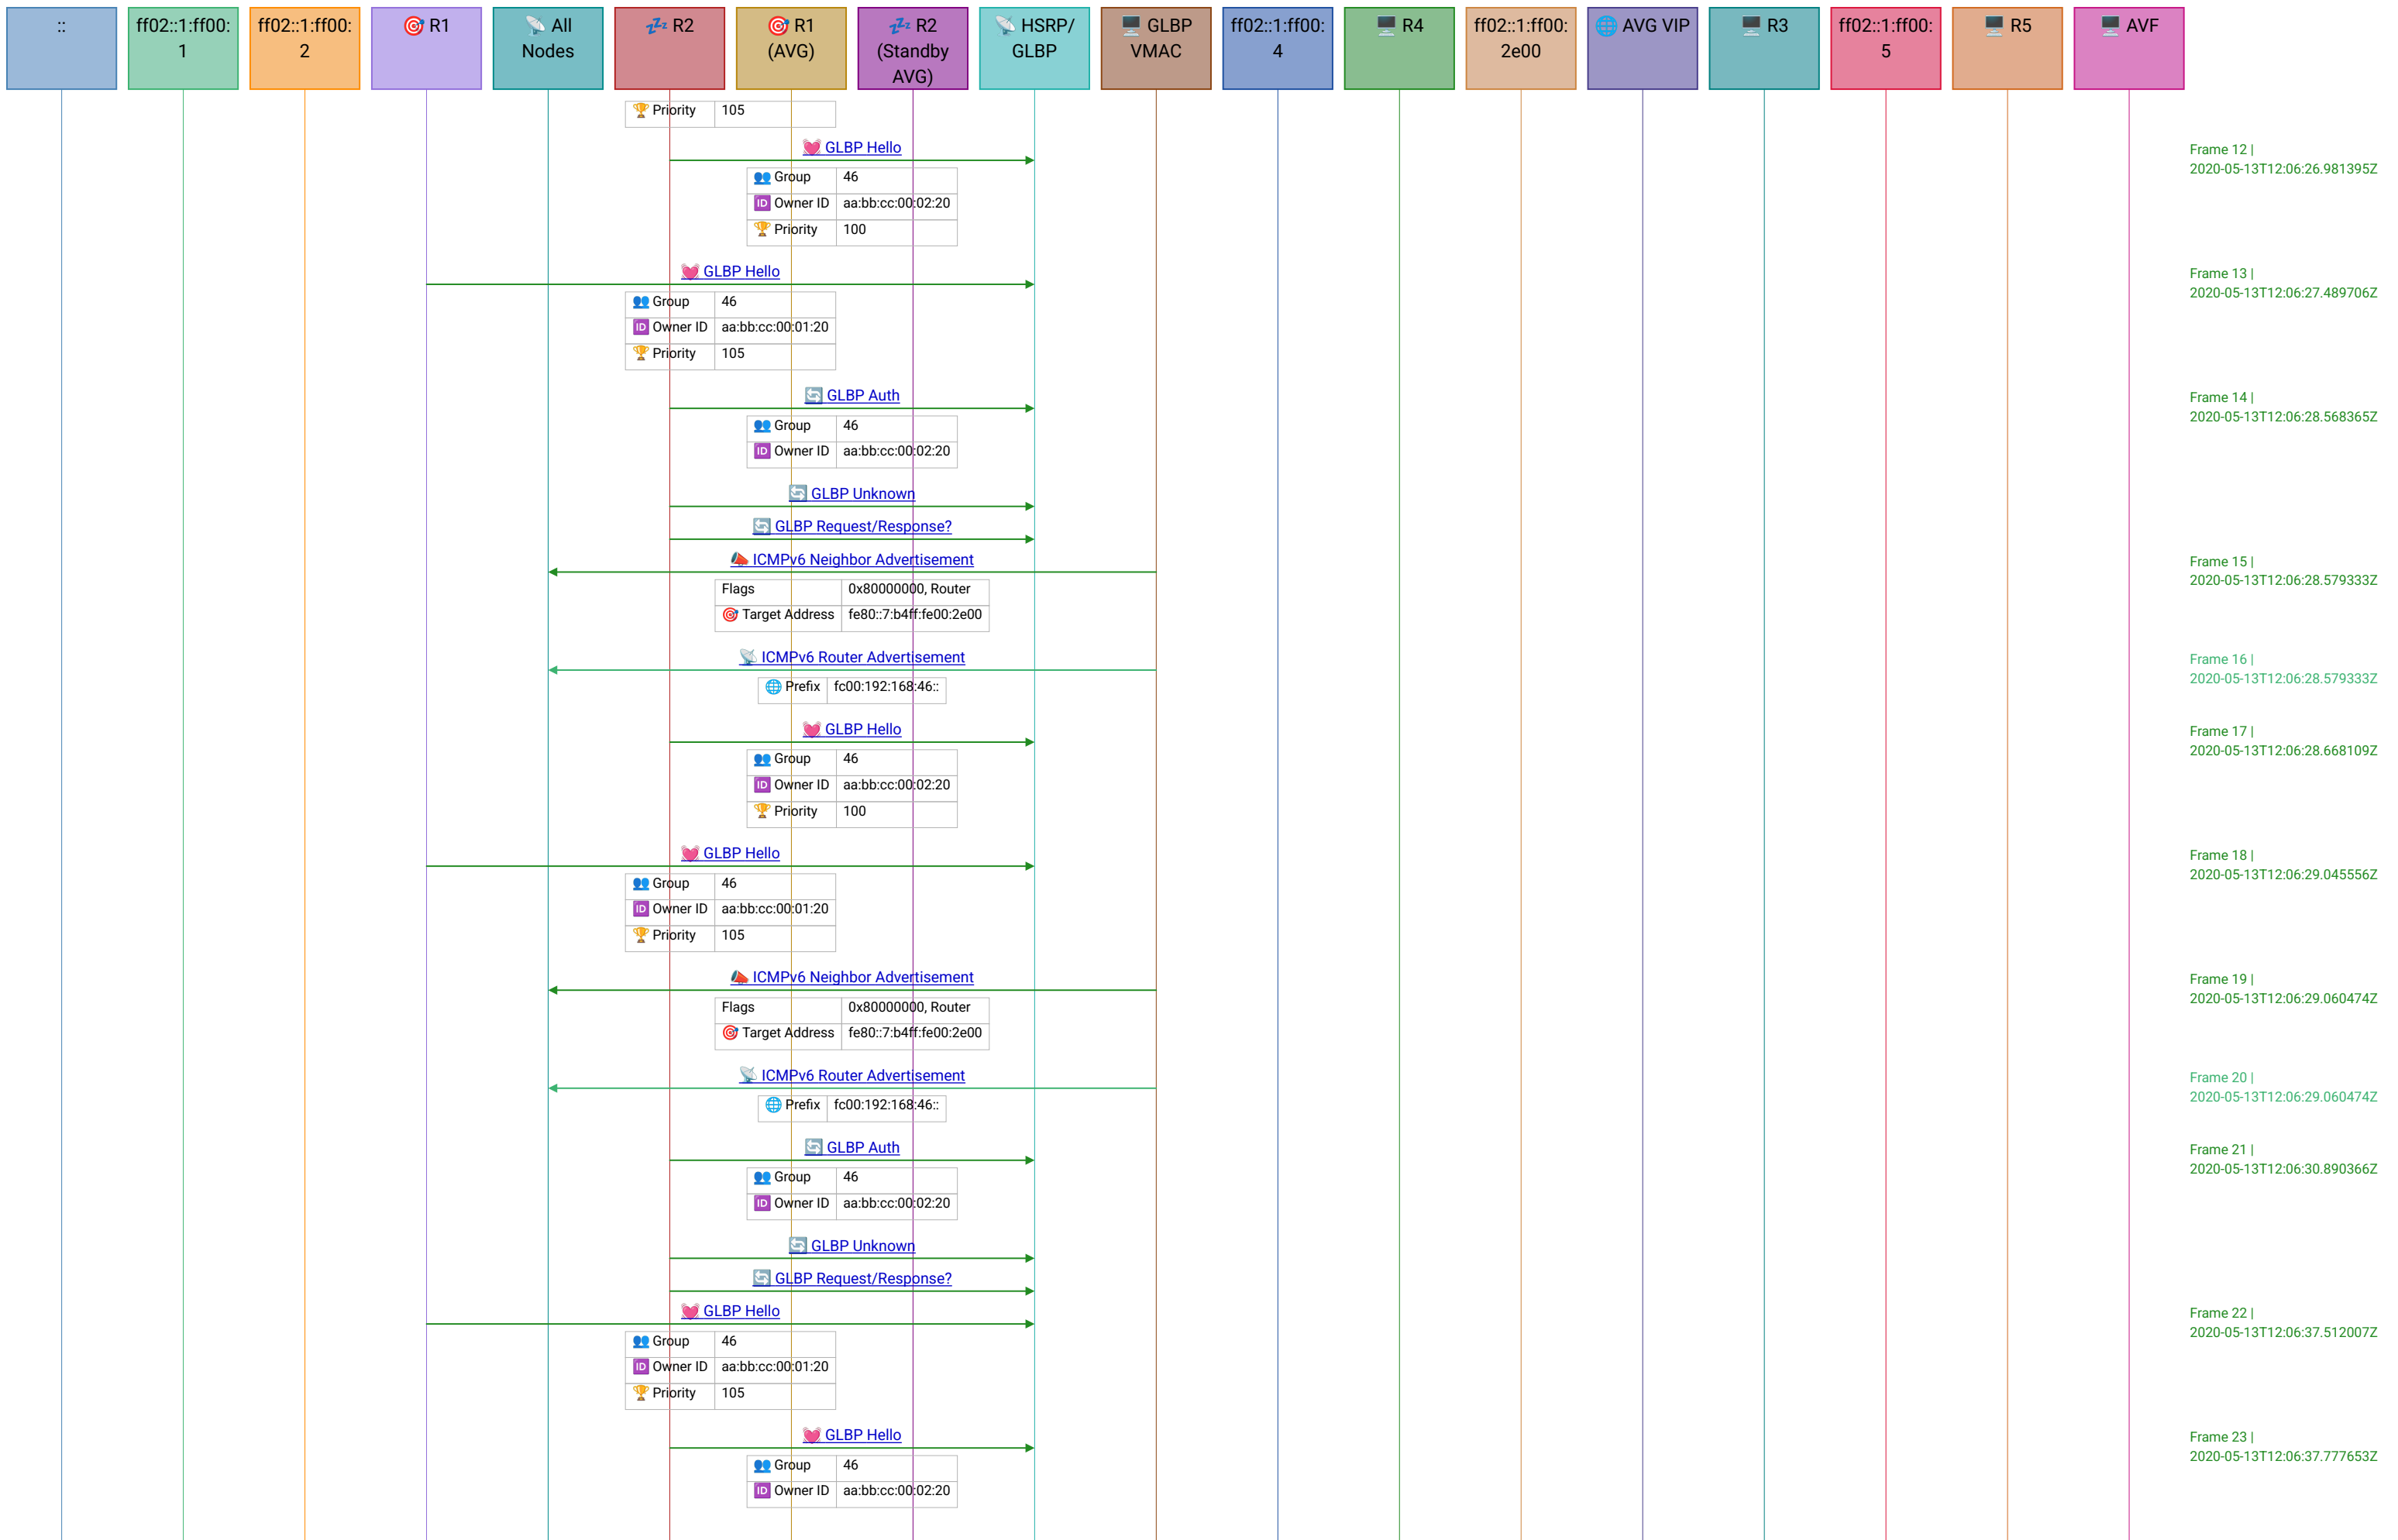

Target Address fc00:192:168:46::2

ICMPv6 Neighbor Advertisement

Flags	0xa0000000, Router, Override
Target Address	fe80::1
Target Link-layer address	aa:bb:cc:00:01:20

ICMPv6 Neighbor Advertisement

Flags	0xa0000000, Router, Override
Target Address	fe80::2
Target Link-layer address	aa:bb:cc:00:02:20

ICMPv6 Neighbor Advertisement

Flags	0xa0000000, Router, Override
Target Address	fc00:192:168:46::1
Target Link-layer address	aa:bb:cc:00:01:20

ICMPv6 Neighbor Advertisement

Flags	0xa0000000, Router, Override
Target Address	fc00:192:168:46::2
Target Link-layer address	aa:bb:cc:00:02:20

Frame 3 | 2020-05-13T12:06:08.46028Z

Frame 4 | 2020-05-13T12:06:08.461282Z

Frame 5 | 2020-05-13T12:06:09.111893Z

Frame 6 | 2020-05-13T12:06:09.111893Z

Frame 7 | 2020-05-13T12:06:09.466888Z

Frame 8 | 2020-05-13T12:06:10.127025Z

Frame 9 | 2020-05-13T12:06:15.679976Z

Frame 10 | 2020-05-13T12:06:17.786108Z

Frame 11 | 2020-05-13T12:06:25.418156Z

- Frame 36 | 2020-05-13T12:09:33.282481Z
- Frame 37 | 2020-05-13T12:09:34.282947Z
- Frame 38 | 2020-05-13T12:09:34.282947Z
- Frame 39 | 2020-05-13T12:09:34.294907Z
- Frame 40 | 2020-05-13T12:09:34.304878Z
- Frame 41 | 2020-05-13T12:09:35.283496Z
- Frame 42 | 2020-05-13T12:09:35.727297Z
- Frame 43 | 2020-05-13T12:09:36.468119Z
- Frame 44 | 2020-05-13T12:09:39.340102Z
- Frame 45 | 2020-05-13T12:09:39.350112Z
- Frame 46 | 2020-05-13T12:09:40.871802Z
- Frame 47 | 2020-05-13T12:09:40.884769Z
- Frame 48 | 2020-05-13T12:09:40.894996Z