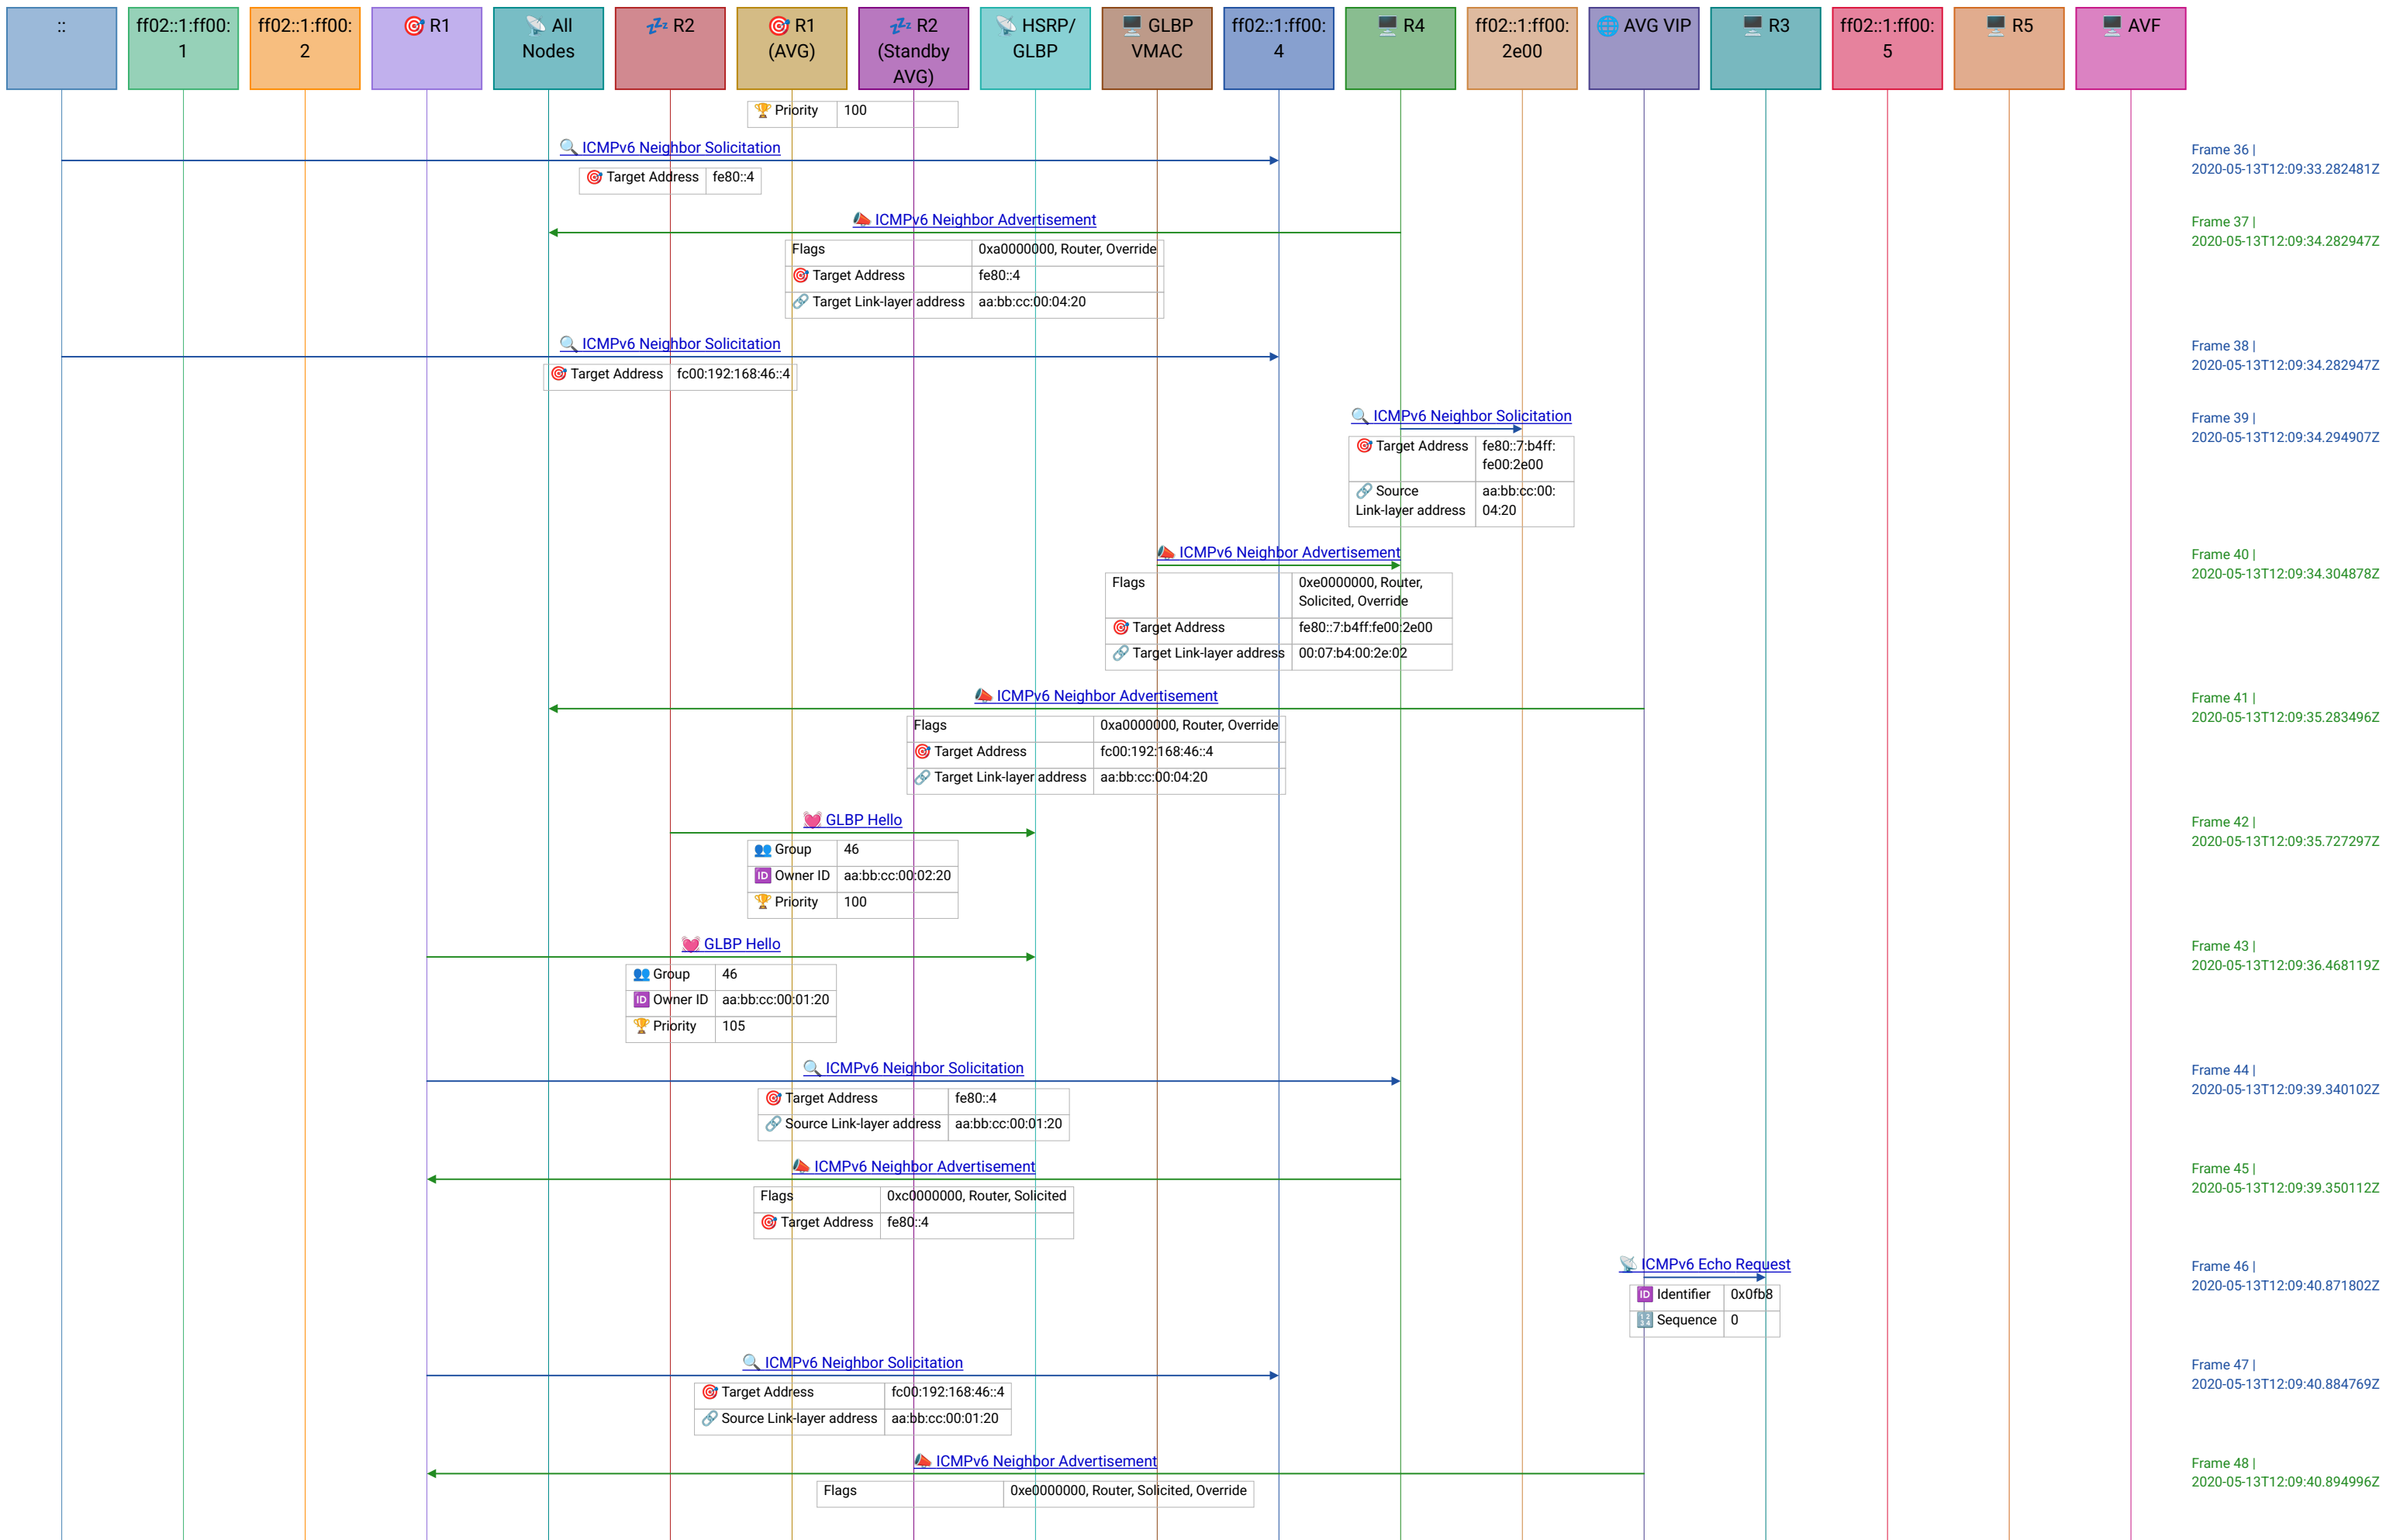

Target Address fc00:192:168:46::2

ICMPv6 Neighbor Advertisement

Flags	0xa0000000, Router, Override
Target Address	fe80::1
Target Link-layer address	aa:bb:cc:00:01:20

ICMPv6 Neighbor Advertisement

Flags	0xa0000000, Router, Override
Target Address	fe80::2
Target Link-layer address	aa:bb:cc:00:02:20

ICMPv6 Neighbor Advertisement

Flags	0xa0000000, Router, Override
Target Address	fc00:192:168:46::1
Target Link-layer address	aa:bb:cc:00:01:20

ICMPv6 Neighbor Advertisement

Flags	0xa0000000, Router, Override
Target Address	fc00:192:168:46::2
Target Link-layer address	aa:bb:cc:00:02:20

Frame 3 | 2020-05-13T12:06:08.46028Z

Frame 4 | 2020-05-13T12:06:08.461282Z

Frame 5 | 2020-05-13T12:06:09.111893Z

Frame 6 | 2020-05-13T12:06:09.111893Z

Frame 7 | 2020-05-13T12:06:09.466888Z

Frame 8 | 2020-05-13T12:06:10.127025Z

Frame 9 | 2020-05-13T12:06:15.679976Z

Frame 10 | 2020-05-13T12:06:17.786108Z

Frame 11 | 2020-05-13T12:06:25.418156Z

- Frame 36 | 2020-05-13T12:09:33.282481Z
- Frame 37 | 2020-05-13T12:09:34.282947Z
- Frame 38 | 2020-05-13T12:09:34.282947Z
- Frame 39 | 2020-05-13T12:09:34.294907Z
- Frame 40 | 2020-05-13T12:09:34.304878Z
- Frame 41 | 2020-05-13T12:09:35.283496Z
- Frame 42 | 2020-05-13T12:09:35.727297Z
- Frame 43 | 2020-05-13T12:09:36.468119Z
- Frame 44 | 2020-05-13T12:09:39.340102Z
- Frame 45 | 2020-05-13T12:09:39.350112Z
- Frame 46 | 2020-05-13T12:09:40.871802Z
- Frame 47 | 2020-05-13T12:09:40.884769Z
- Frame 48 | 2020-05-13T12:09:40.894996Z