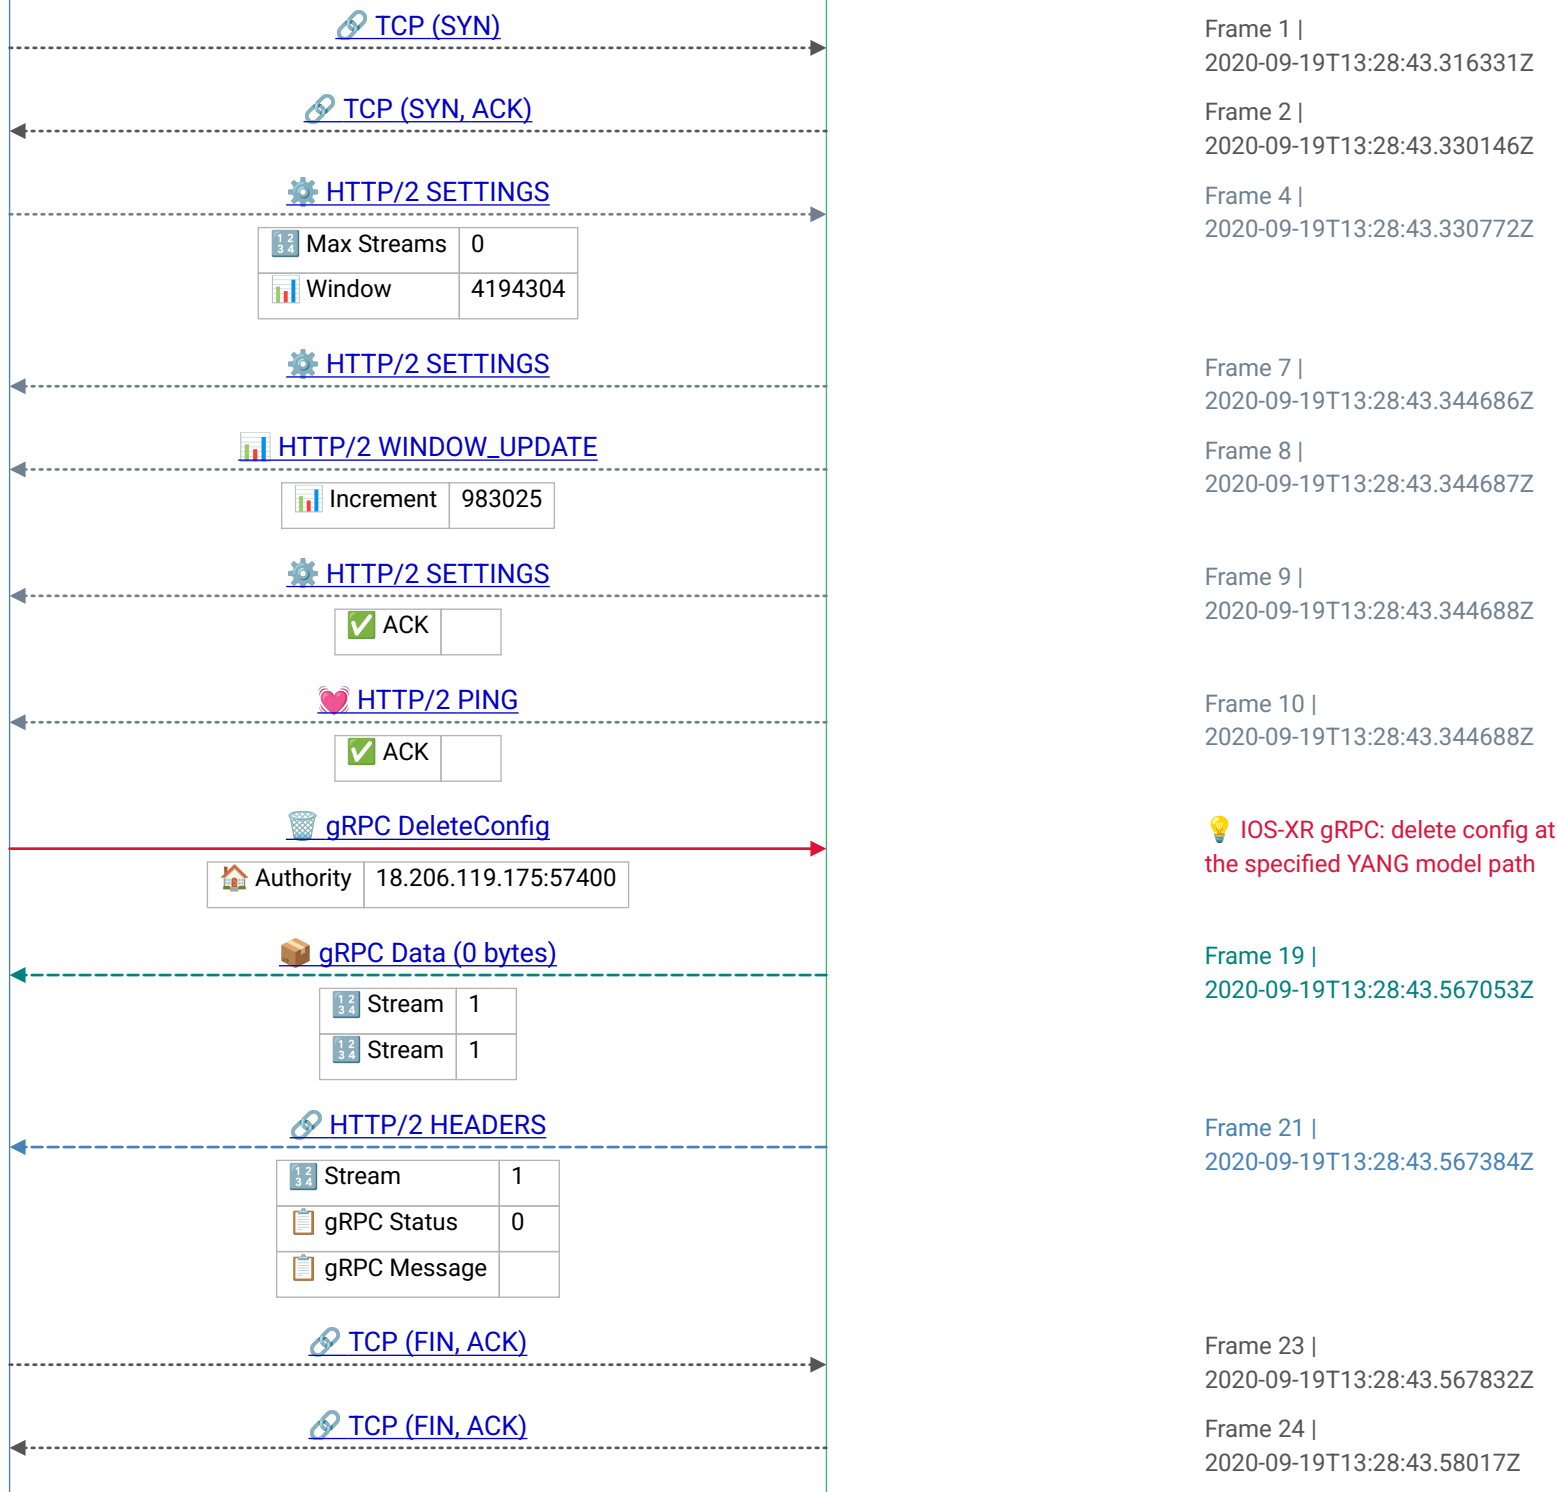

grpc_rpc_deleteconfig.pcapng

IOS-XR gRPC: delete config at the specified YANG model path