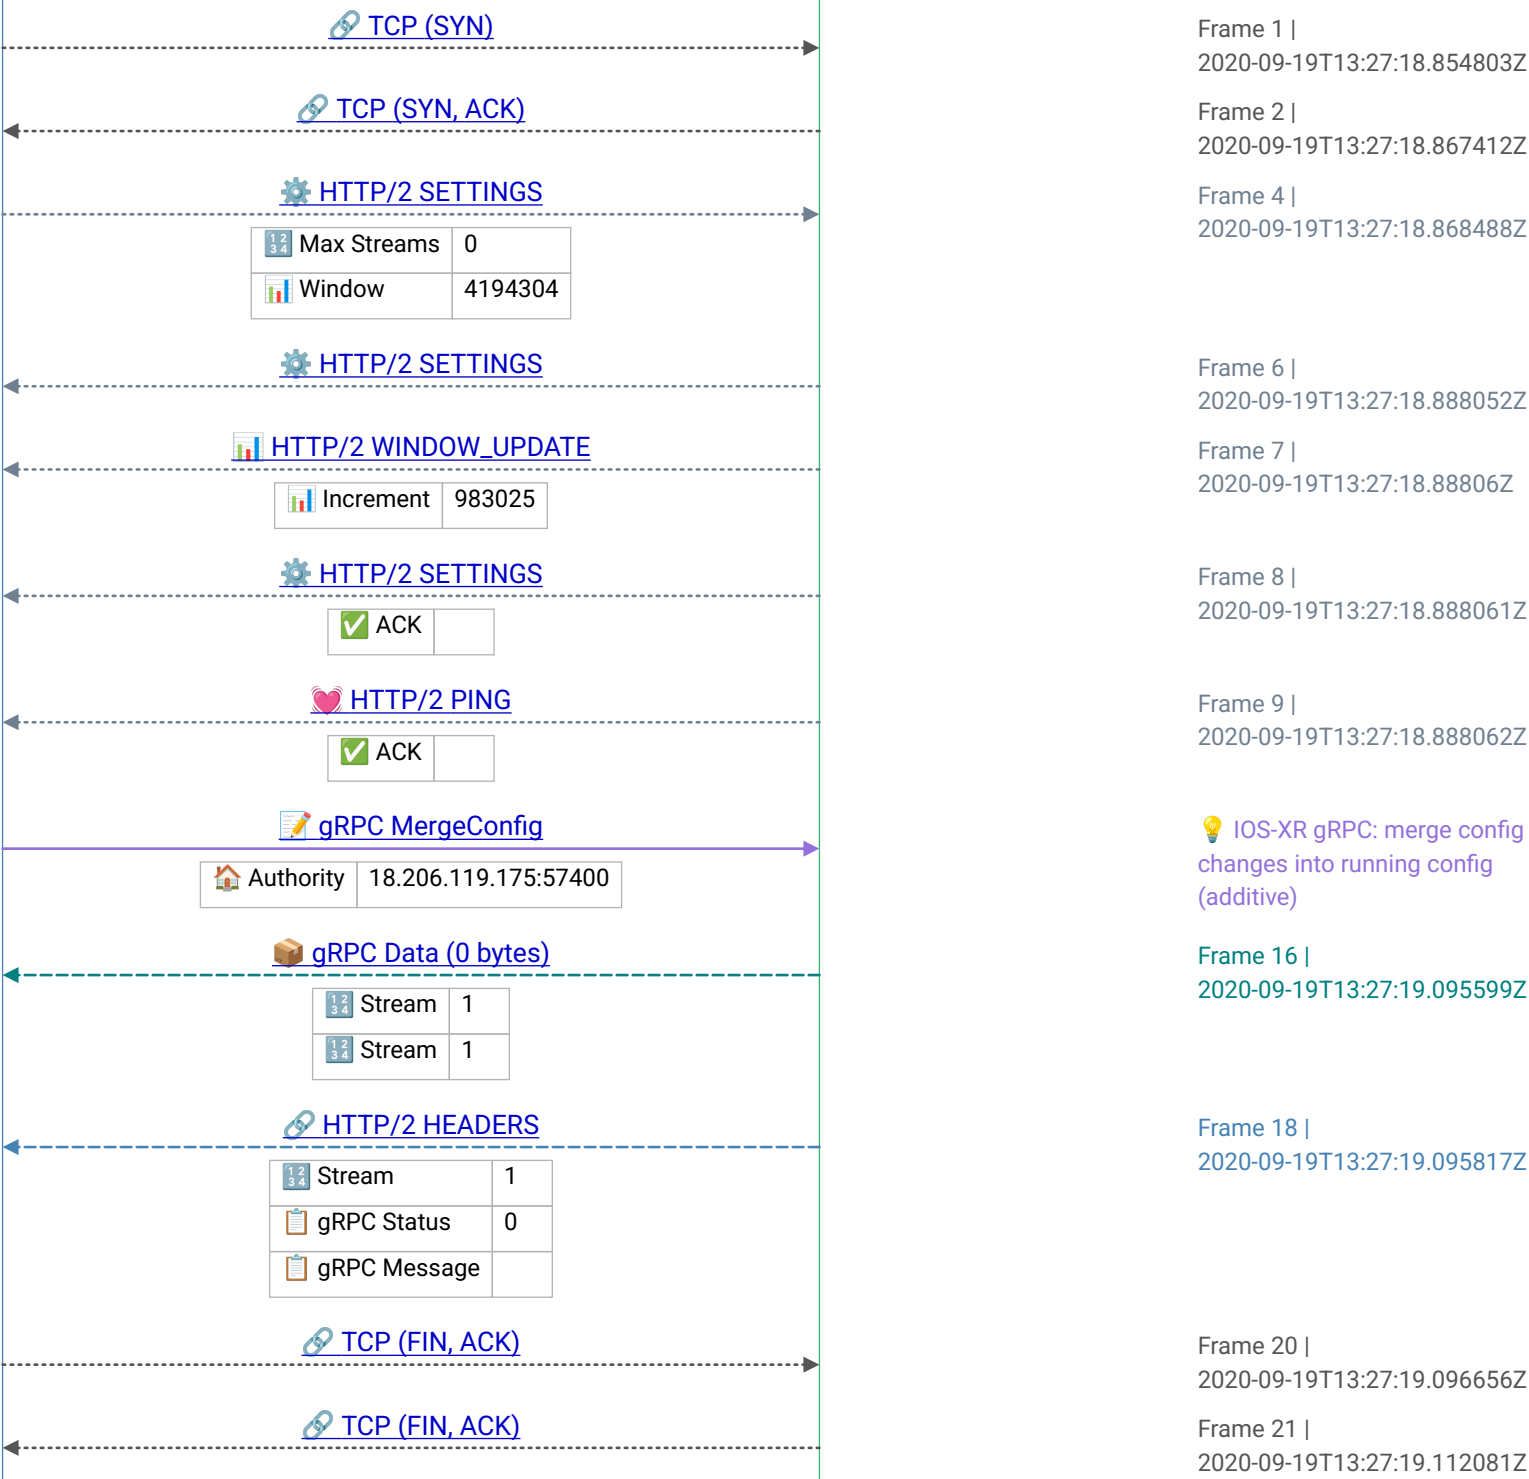

grpc_rpc_mergeconfig.pcapng

IOS-XR gRPC: merge config changes into running config (additive)