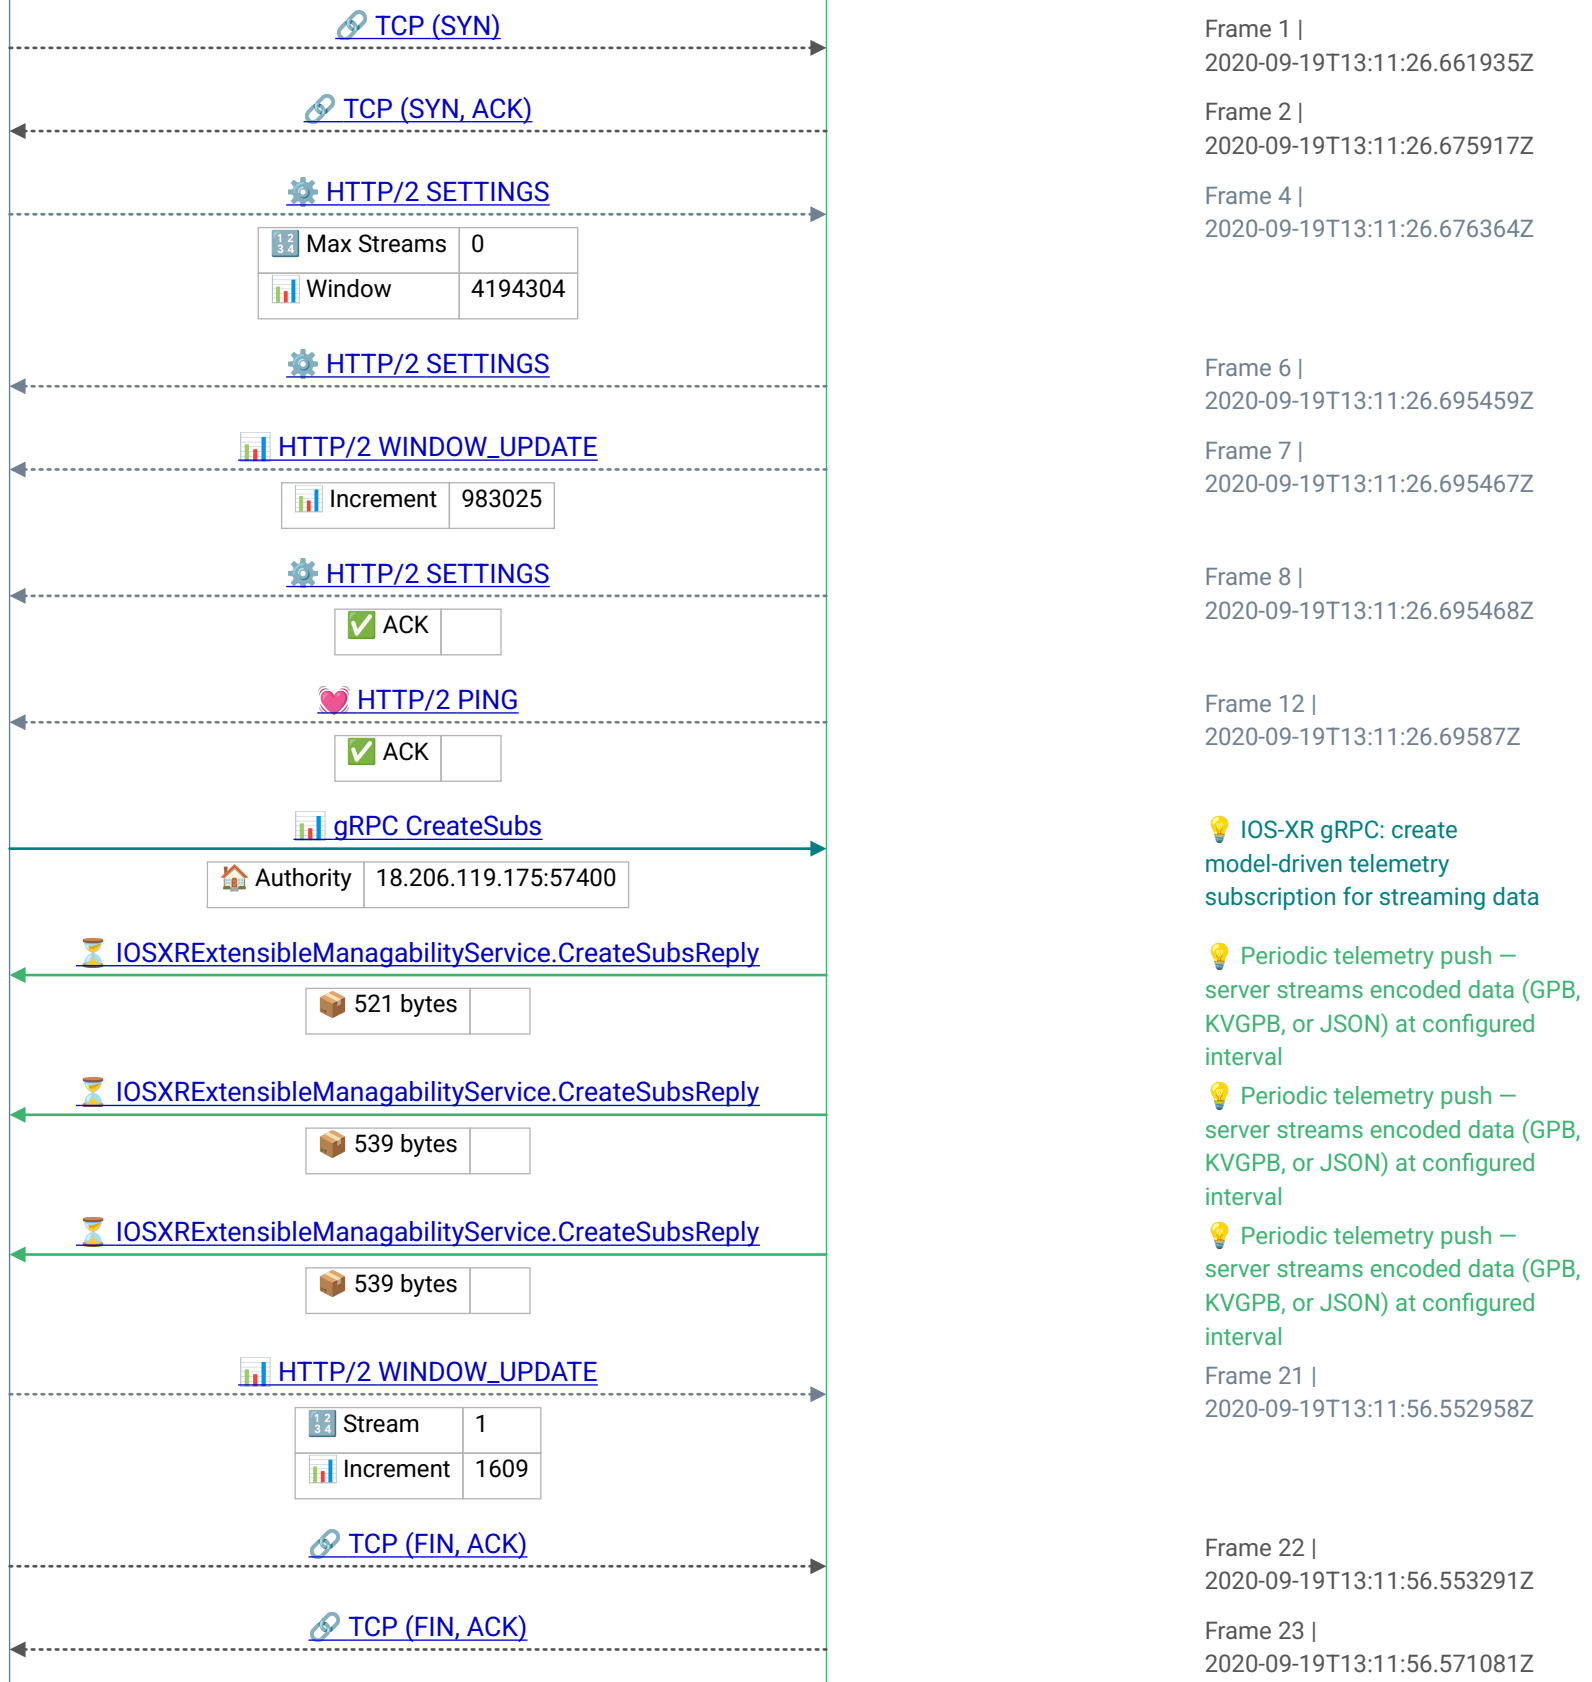

grpc_telemetry_gpb.pcapng

IOS-XR gRPC: create model-driven telemetry subscription for streaming data

Periodic telemetry push – server streams encoded data (GPB, KVGPB, or JSON) at configured interval

Periodic telemetry push – server streams encoded data (GPB, KVGPB, or JSON) at configured interval

Periodic telemetry push – server streams encoded data (GPB, KVGPB, or JSON) at configured interval