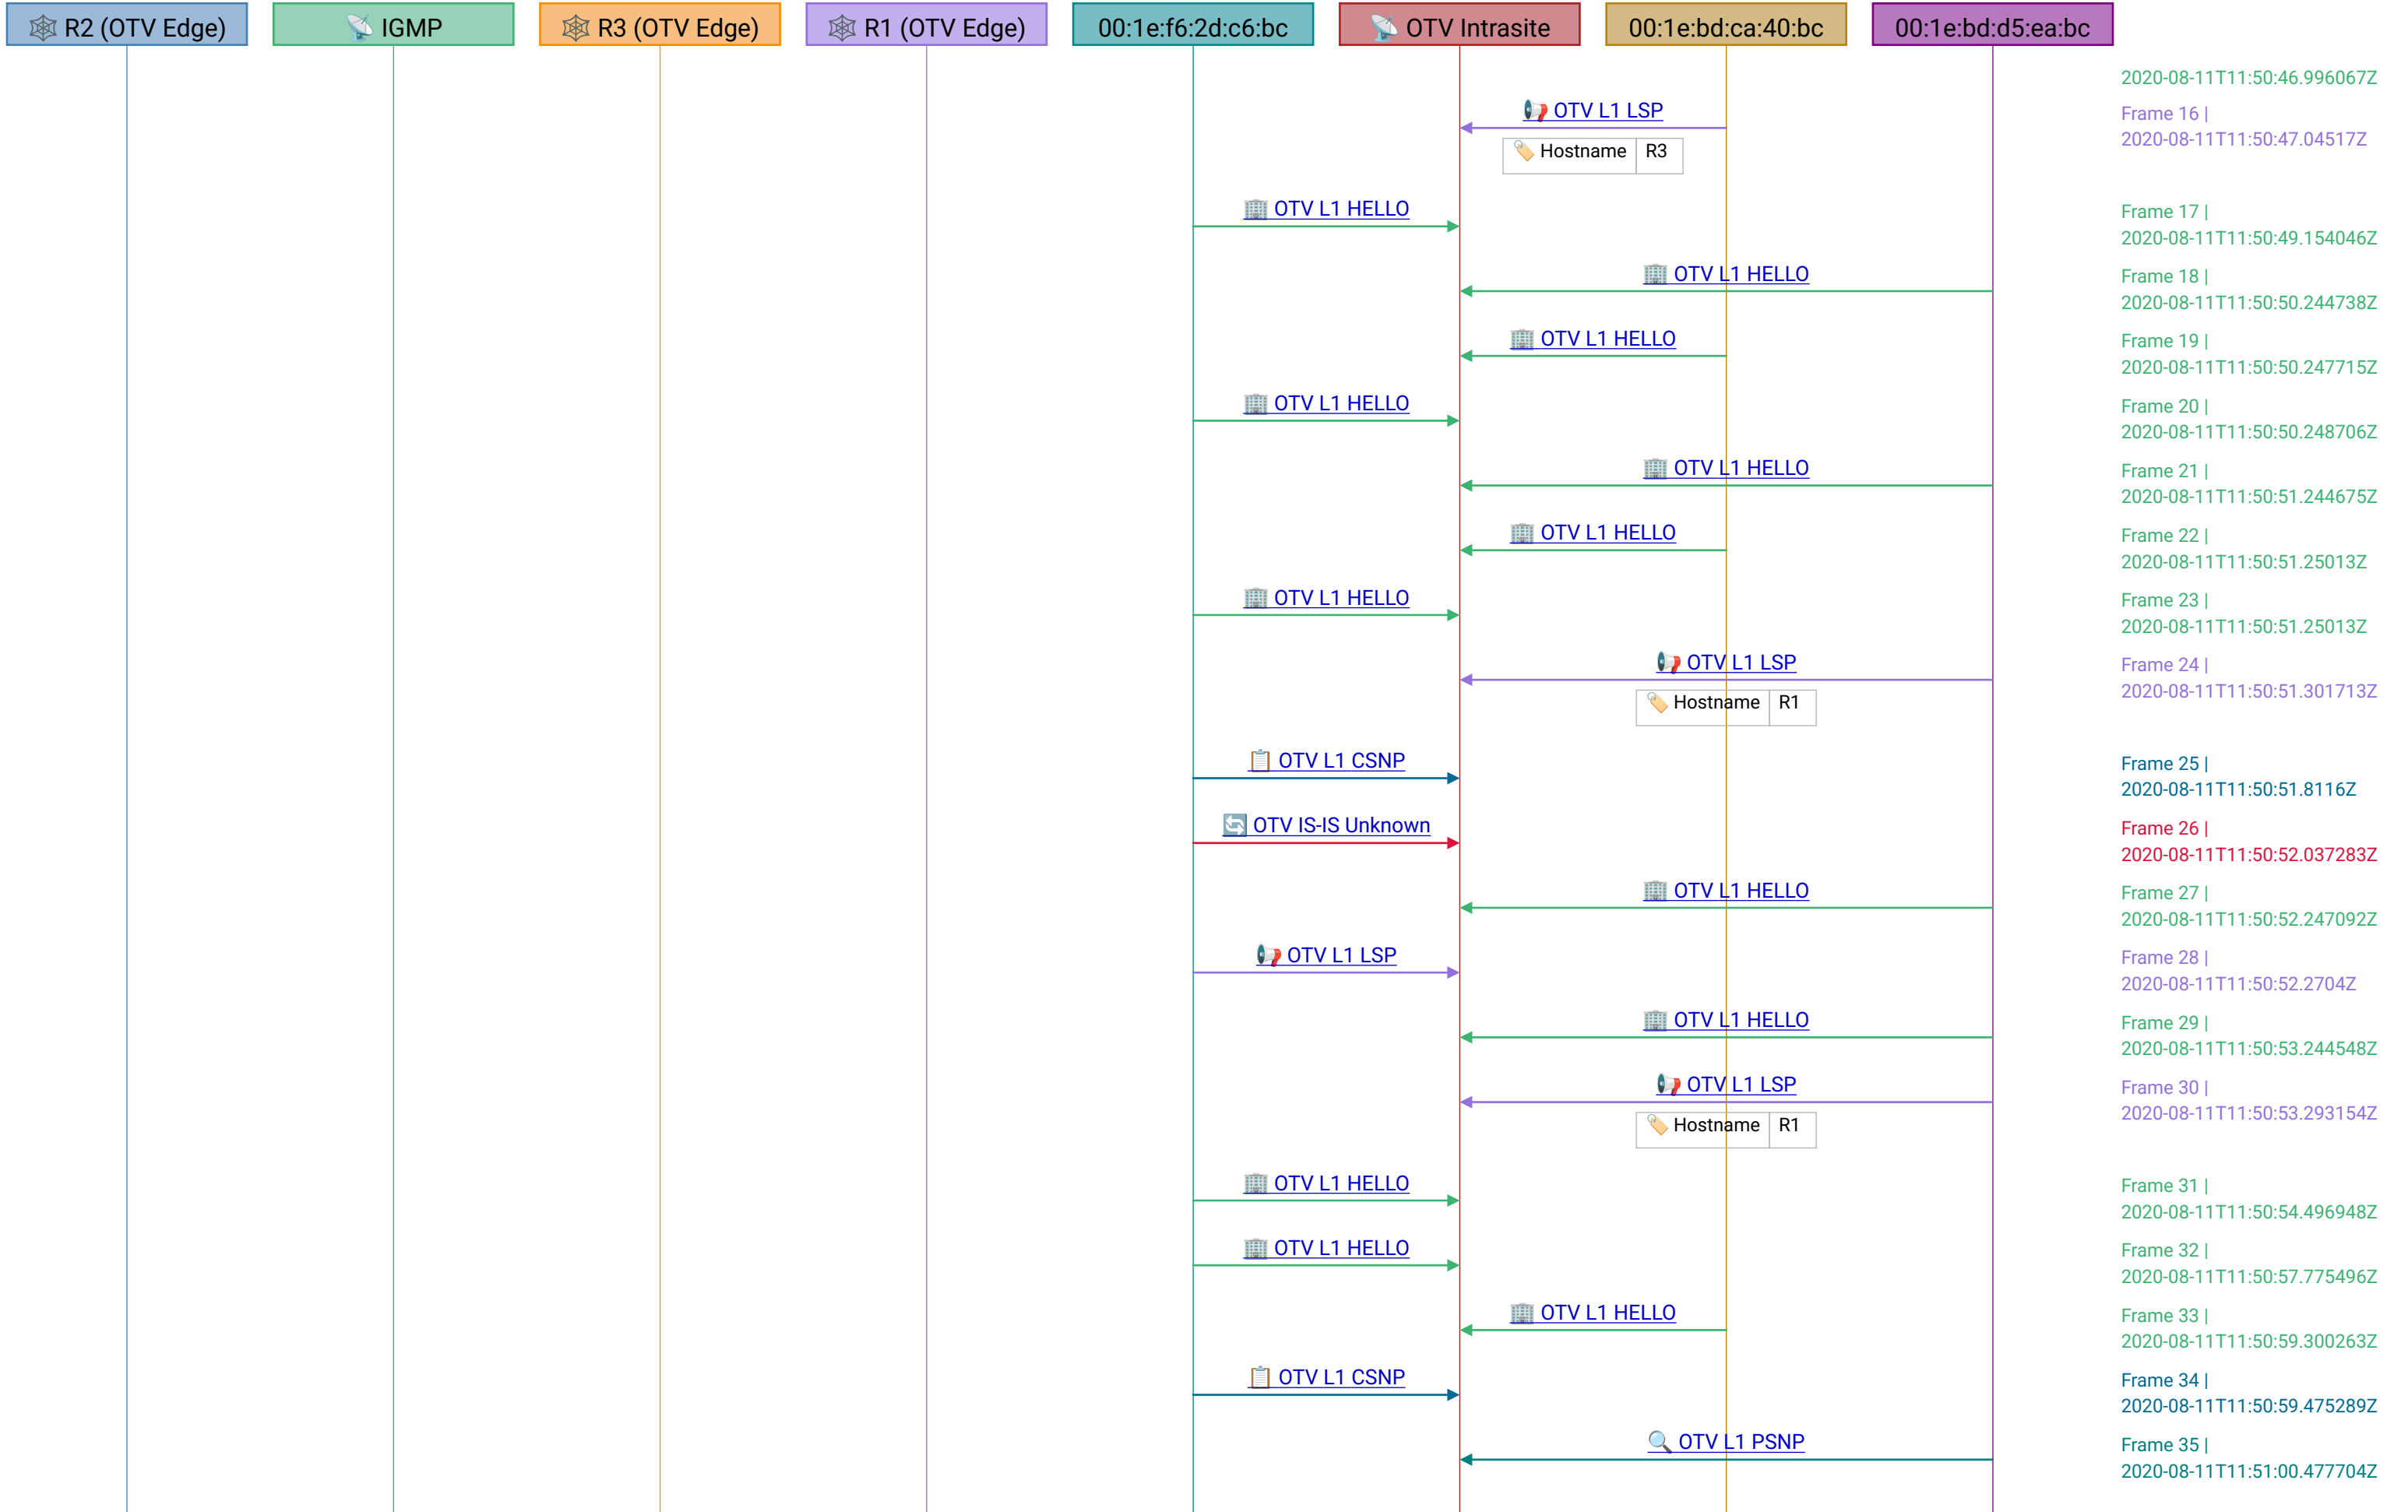

Hostname	R2
----------	----

OTV L1 LSP

Hostname	R3
----------	----

OTV L1 LSP

Hostname	R2
----------	----

OTV L1 HELLO

OTV L1 HELLO

OTV L1 LSP

Frame 7 |
2020-08-11T11:50:44.995698Z

Frame 8 |
2020-08-11T11:50:45.005619Z

Frame 9 |
2020-08-11T11:50:45.049761Z

Frame 10 |
2020-08-11T11:50:45.05869Z

Frame 11 |
2020-08-11T11:50:45.521458Z

Frame 12 |
2020-08-11T11:50:45.995637Z

Frame 13 |
2020-08-11T11:50:46.005061Z

Frame 14 |
2020-08-11T11:50:46.015477Z

Frame 15 |

R2 (OTV Edge)

IGMP

R3 (OTV Edge)

R1 (OTV Edge)

00:1e:f6:2d:c6:bc

OTV Intrasite

00:1e:bd:ca:40:bc

00:1e:bd:d5:ea:bc

OTV L1 LSP

Hostname R3

OTV L1 HELLO

OTV L1 LSP

Hostname R2