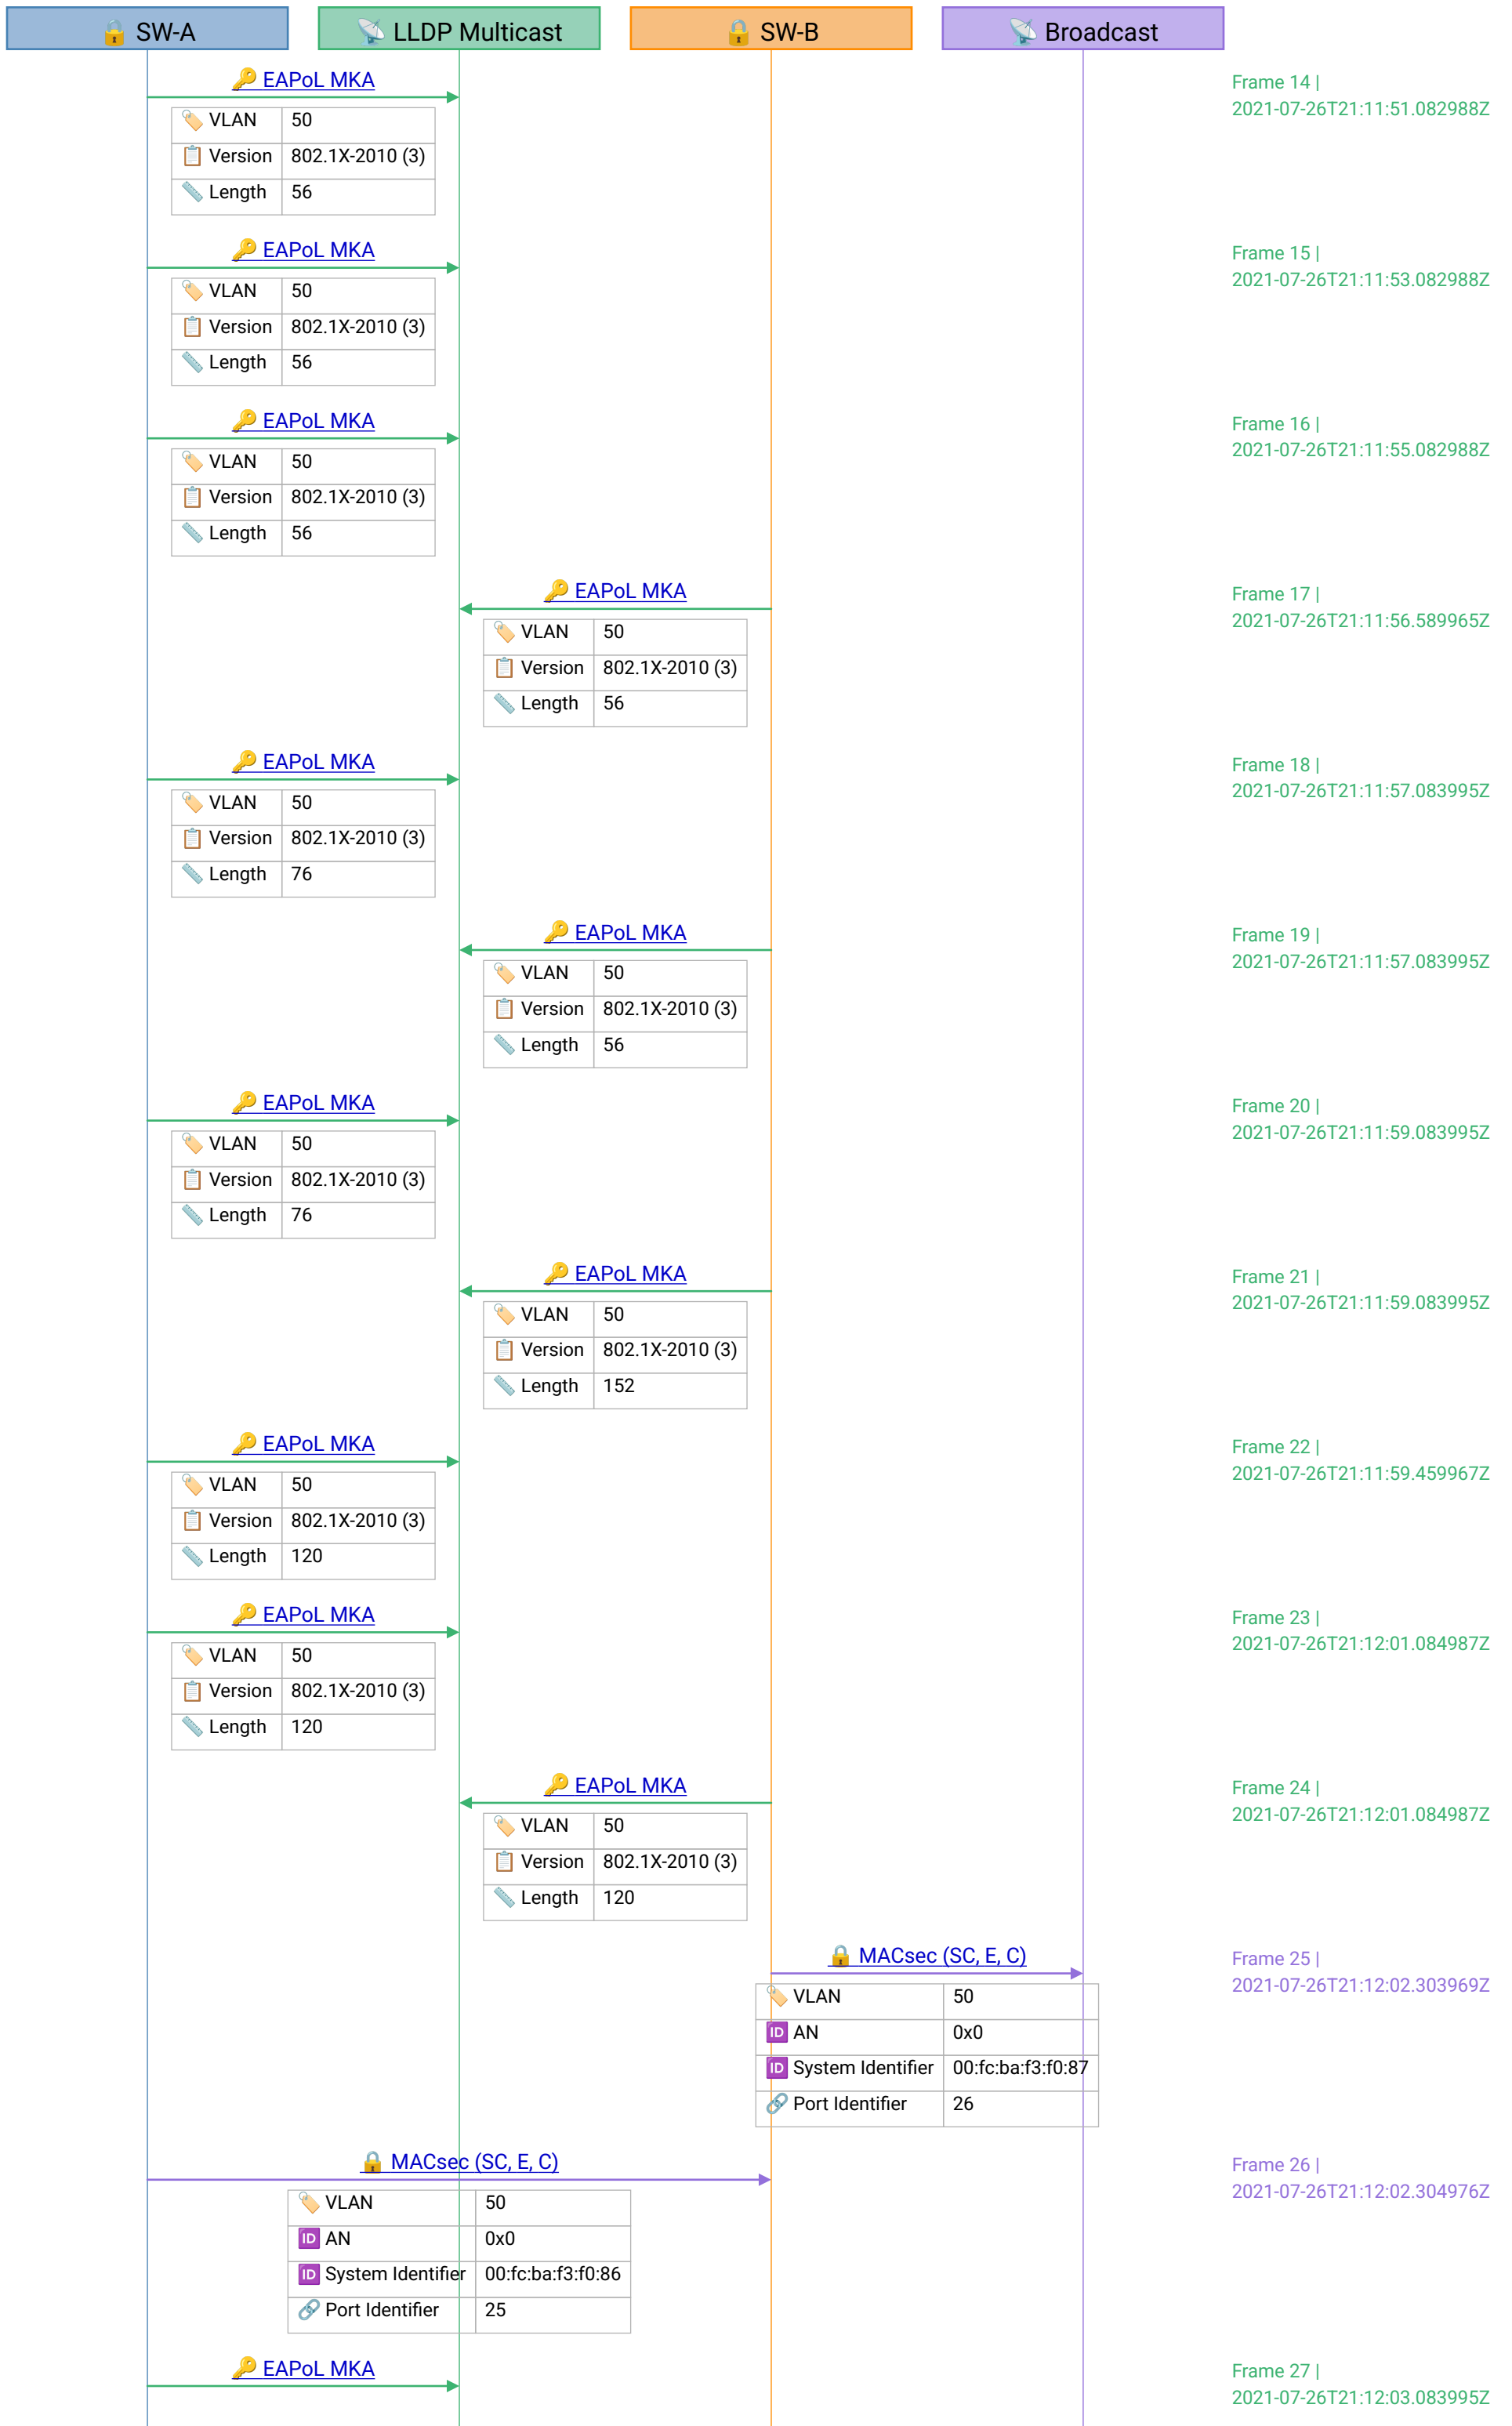

VLAN	50
Version	802.1X-2010 (3)
Length	56

EAPoL MKA

VLAN	50
Version	802.1X-2010 (3)
Length	56

EAPoL MKA

VLAN	50
Version	802.1X-2010 (3)
Length	56

EAPoL MKA

VLAN	50
Version	802.1X-2010 (3)
Length	56

EAPoL MKA

VLAN	50
Version	802.1X-2010 (3)
Length	56

EAPoL MKA

VLAN	50
Version	802.1X-2010 (3)
Length	56

EAPoL MKA

VLAN	50
Version	802.1X-2010 (3)
Length	56

- Frame 1 | 2021-07-26T21:11:25.07899Z
- Frame 2 | 2021-07-26T21:11:27.07998Z
- Frame 3 | 2021-07-26T21:11:29.07998Z
- Frame 4 | 2021-07-26T21:11:31.08098Z
- Frame 5 | 2021-07-26T21:11:33.08198Z
- Frame 6 | 2021-07-26T21:11:35.08198Z
- Frame 7 | 2021-07-26T21:11:37.08198Z
- Frame 8 | 2021-07-26T21:11:39.08198Z
- Frame 9 | 2021-07-26T21:11:41.08198Z
- Frame 10 | 2021-07-26T21:11:43.08298Z
- Frame 11 | 2021-07-26T21:11:45.08399Z
- Frame 12 | 2021-07-26T21:11:47.08298Z
- Frame 13 | 2021-07-26T21:11:49.08298Z

SW-A

LLDP Multicast

SW-B

Broadcast

VLAN	50
Version	802.1X-2010 (3)
Length	120

 [EAPoL MKA](#)

VLAN	50
Version	802.1X-2010 (3)
Length	120

Frame 40 |
2021-07-26T21:12:07.083995Z