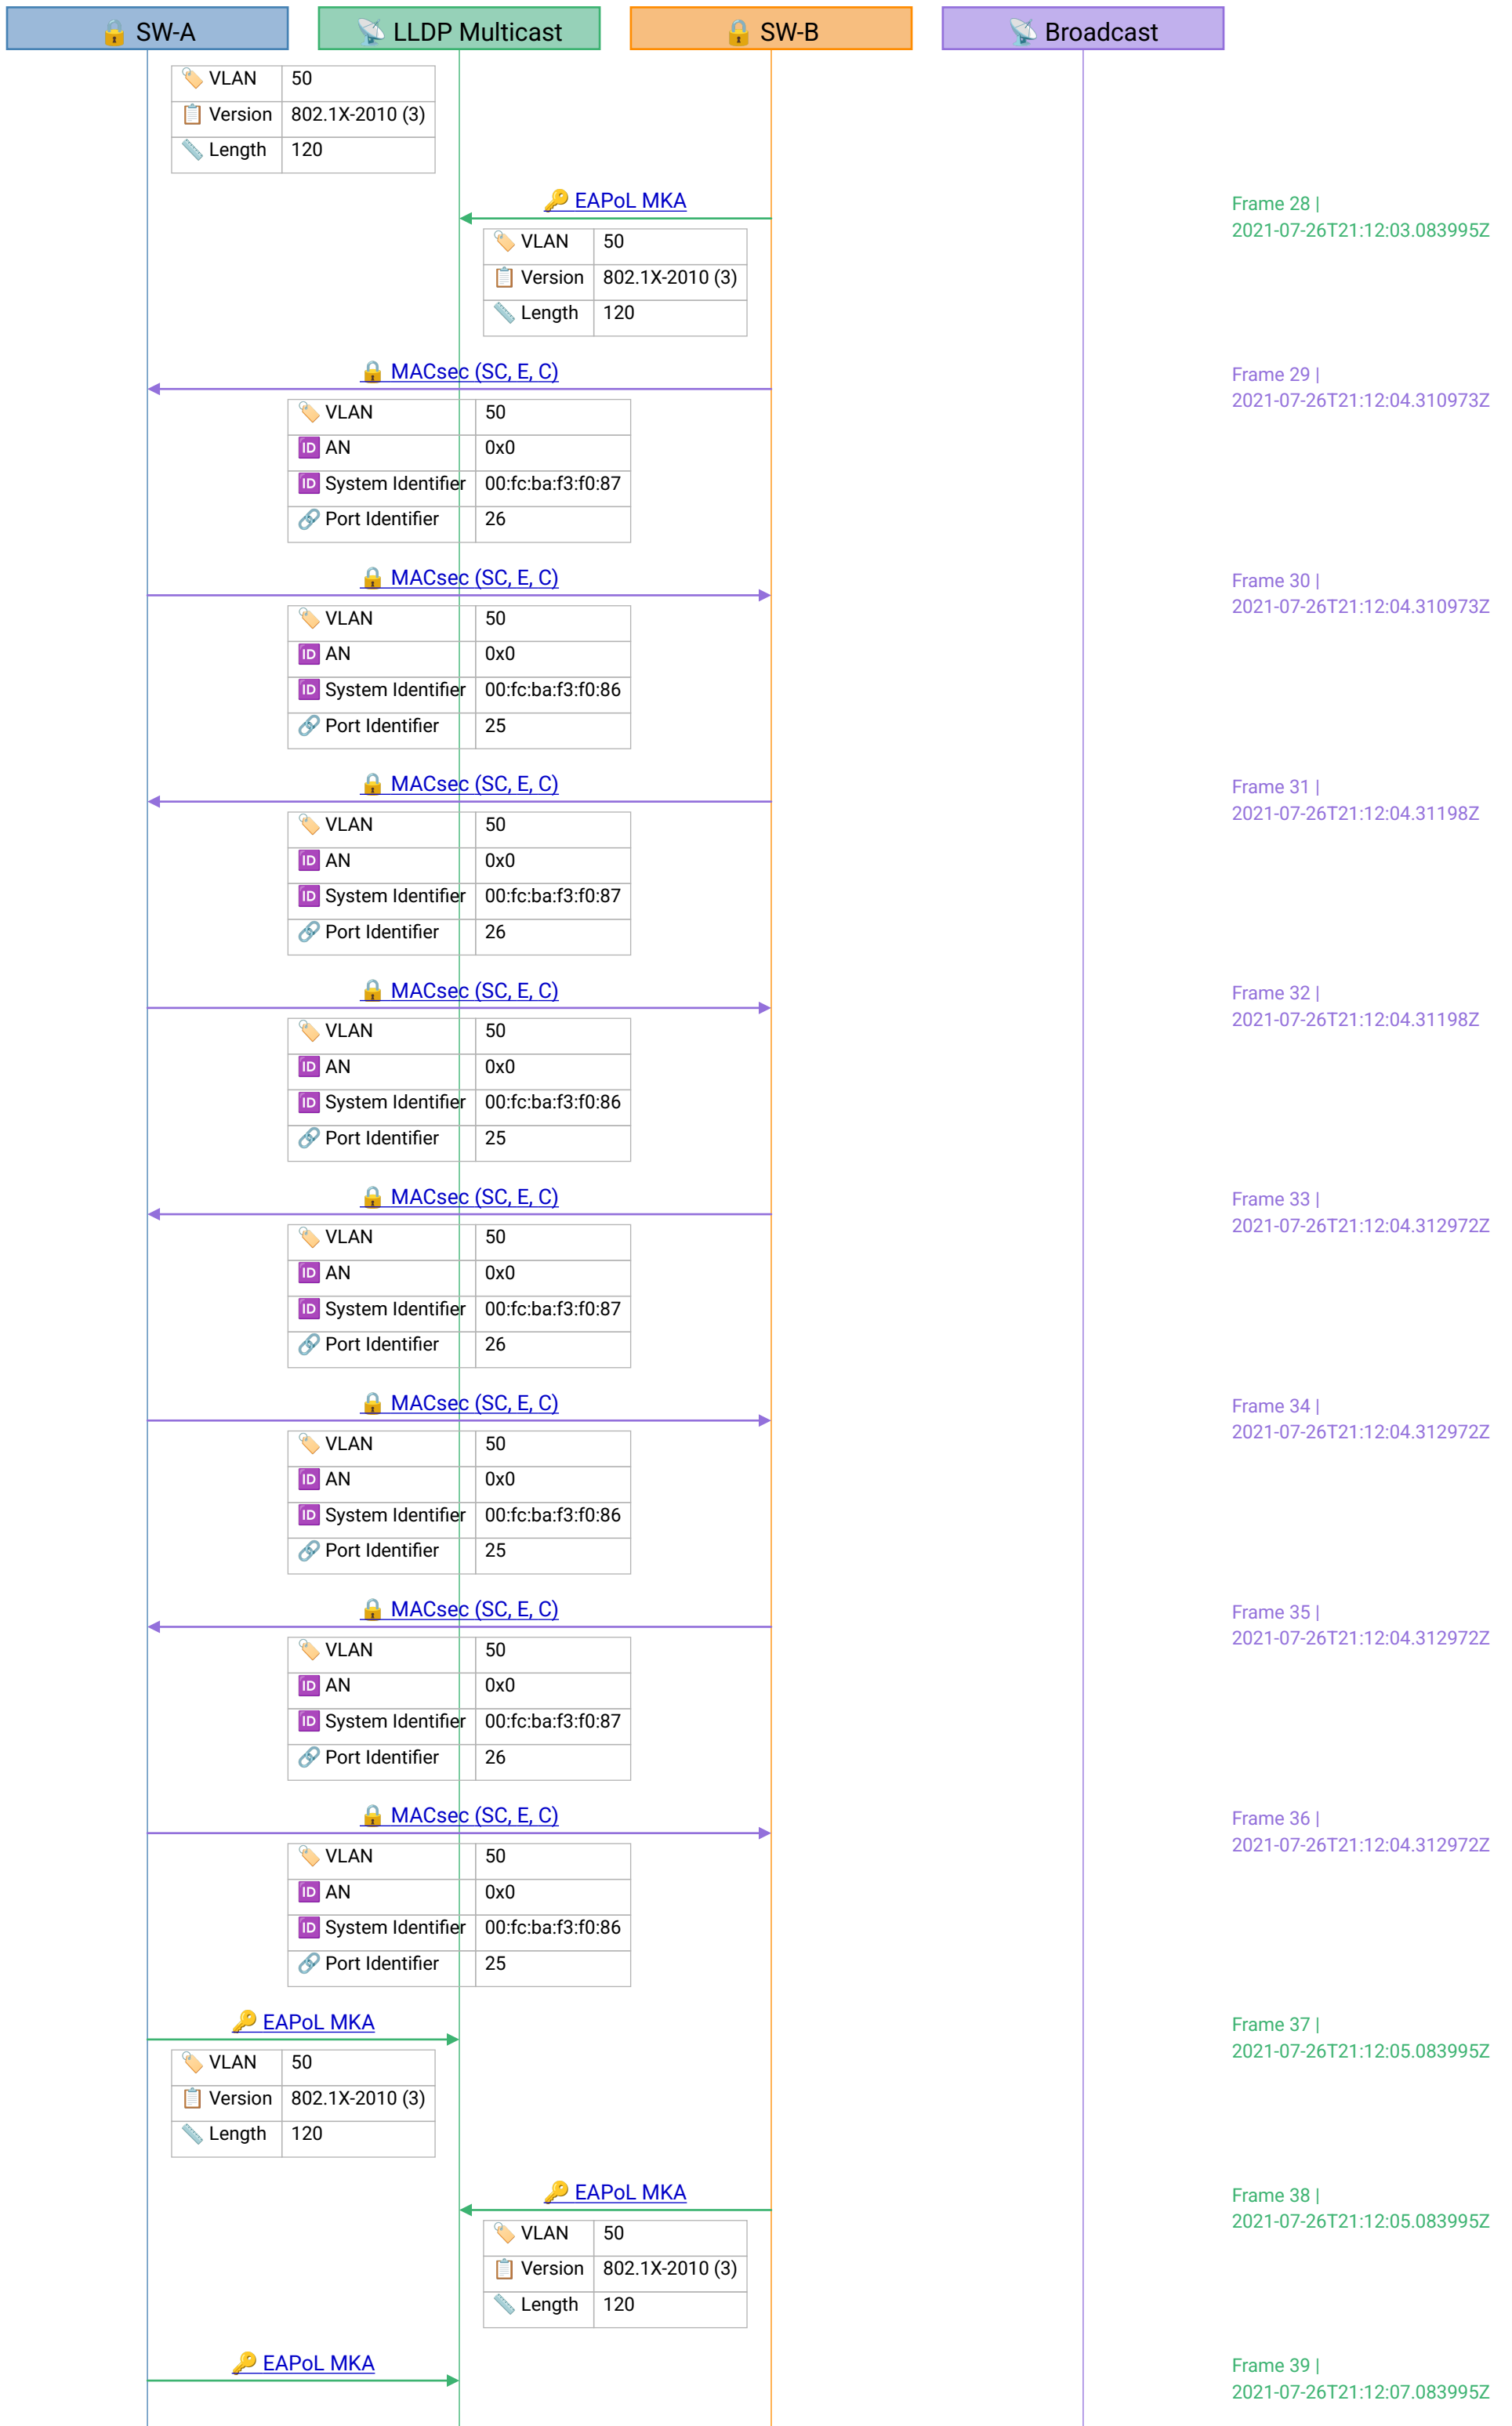

VLAN	50
Version	802.1X-2010 (3)
Length	56

EAPoL MKA

VLAN	50
Version	802.1X-2010 (3)
Length	56

EAPoL MKA

VLAN	50
Version	802.1X-2010 (3)
Length	56

EAPoL MKA

VLAN	50
Version	802.1X-2010 (3)
Length	56

EAPoL MKA

VLAN	50
Version	802.1X-2010 (3)
Length	56

EAPoL MKA

VLAN	50
Version	802.1X-2010 (3)
Length	56

EAPoL MKA

VLAN	50
Version	802.1X-2010 (3)
Length	56

- Frame 1 | 2021-07-26T21:11:25.07899Z
- Frame 2 | 2021-07-26T21:11:27.07998Z
- Frame 3 | 2021-07-26T21:11:29.07998Z
- Frame 4 | 2021-07-26T21:11:31.08098Z
- Frame 5 | 2021-07-26T21:11:33.08198Z
- Frame 6 | 2021-07-26T21:11:35.08198Z
- Frame 7 | 2021-07-26T21:11:37.08198Z
- Frame 8 | 2021-07-26T21:11:39.08198Z
- Frame 9 | 2021-07-26T21:11:41.08198Z
- Frame 10 | 2021-07-26T21:11:43.08298Z
- Frame 11 | 2021-07-26T21:11:45.08399Z
- Frame 12 | 2021-07-26T21:11:47.08298Z
- Frame 13 | 2021-07-26T21:11:49.08298Z

SW-A

LLDP Multicast

SW-B

Broadcast

VLAN	50
Version	802.1X-2010 (3)
Length	120

 [EAPoL MKA](#)

VLAN	50
Version	802.1X-2010 (3)
Length	120

Frame 40 |
2021-07-26T21:12:07.083995Z