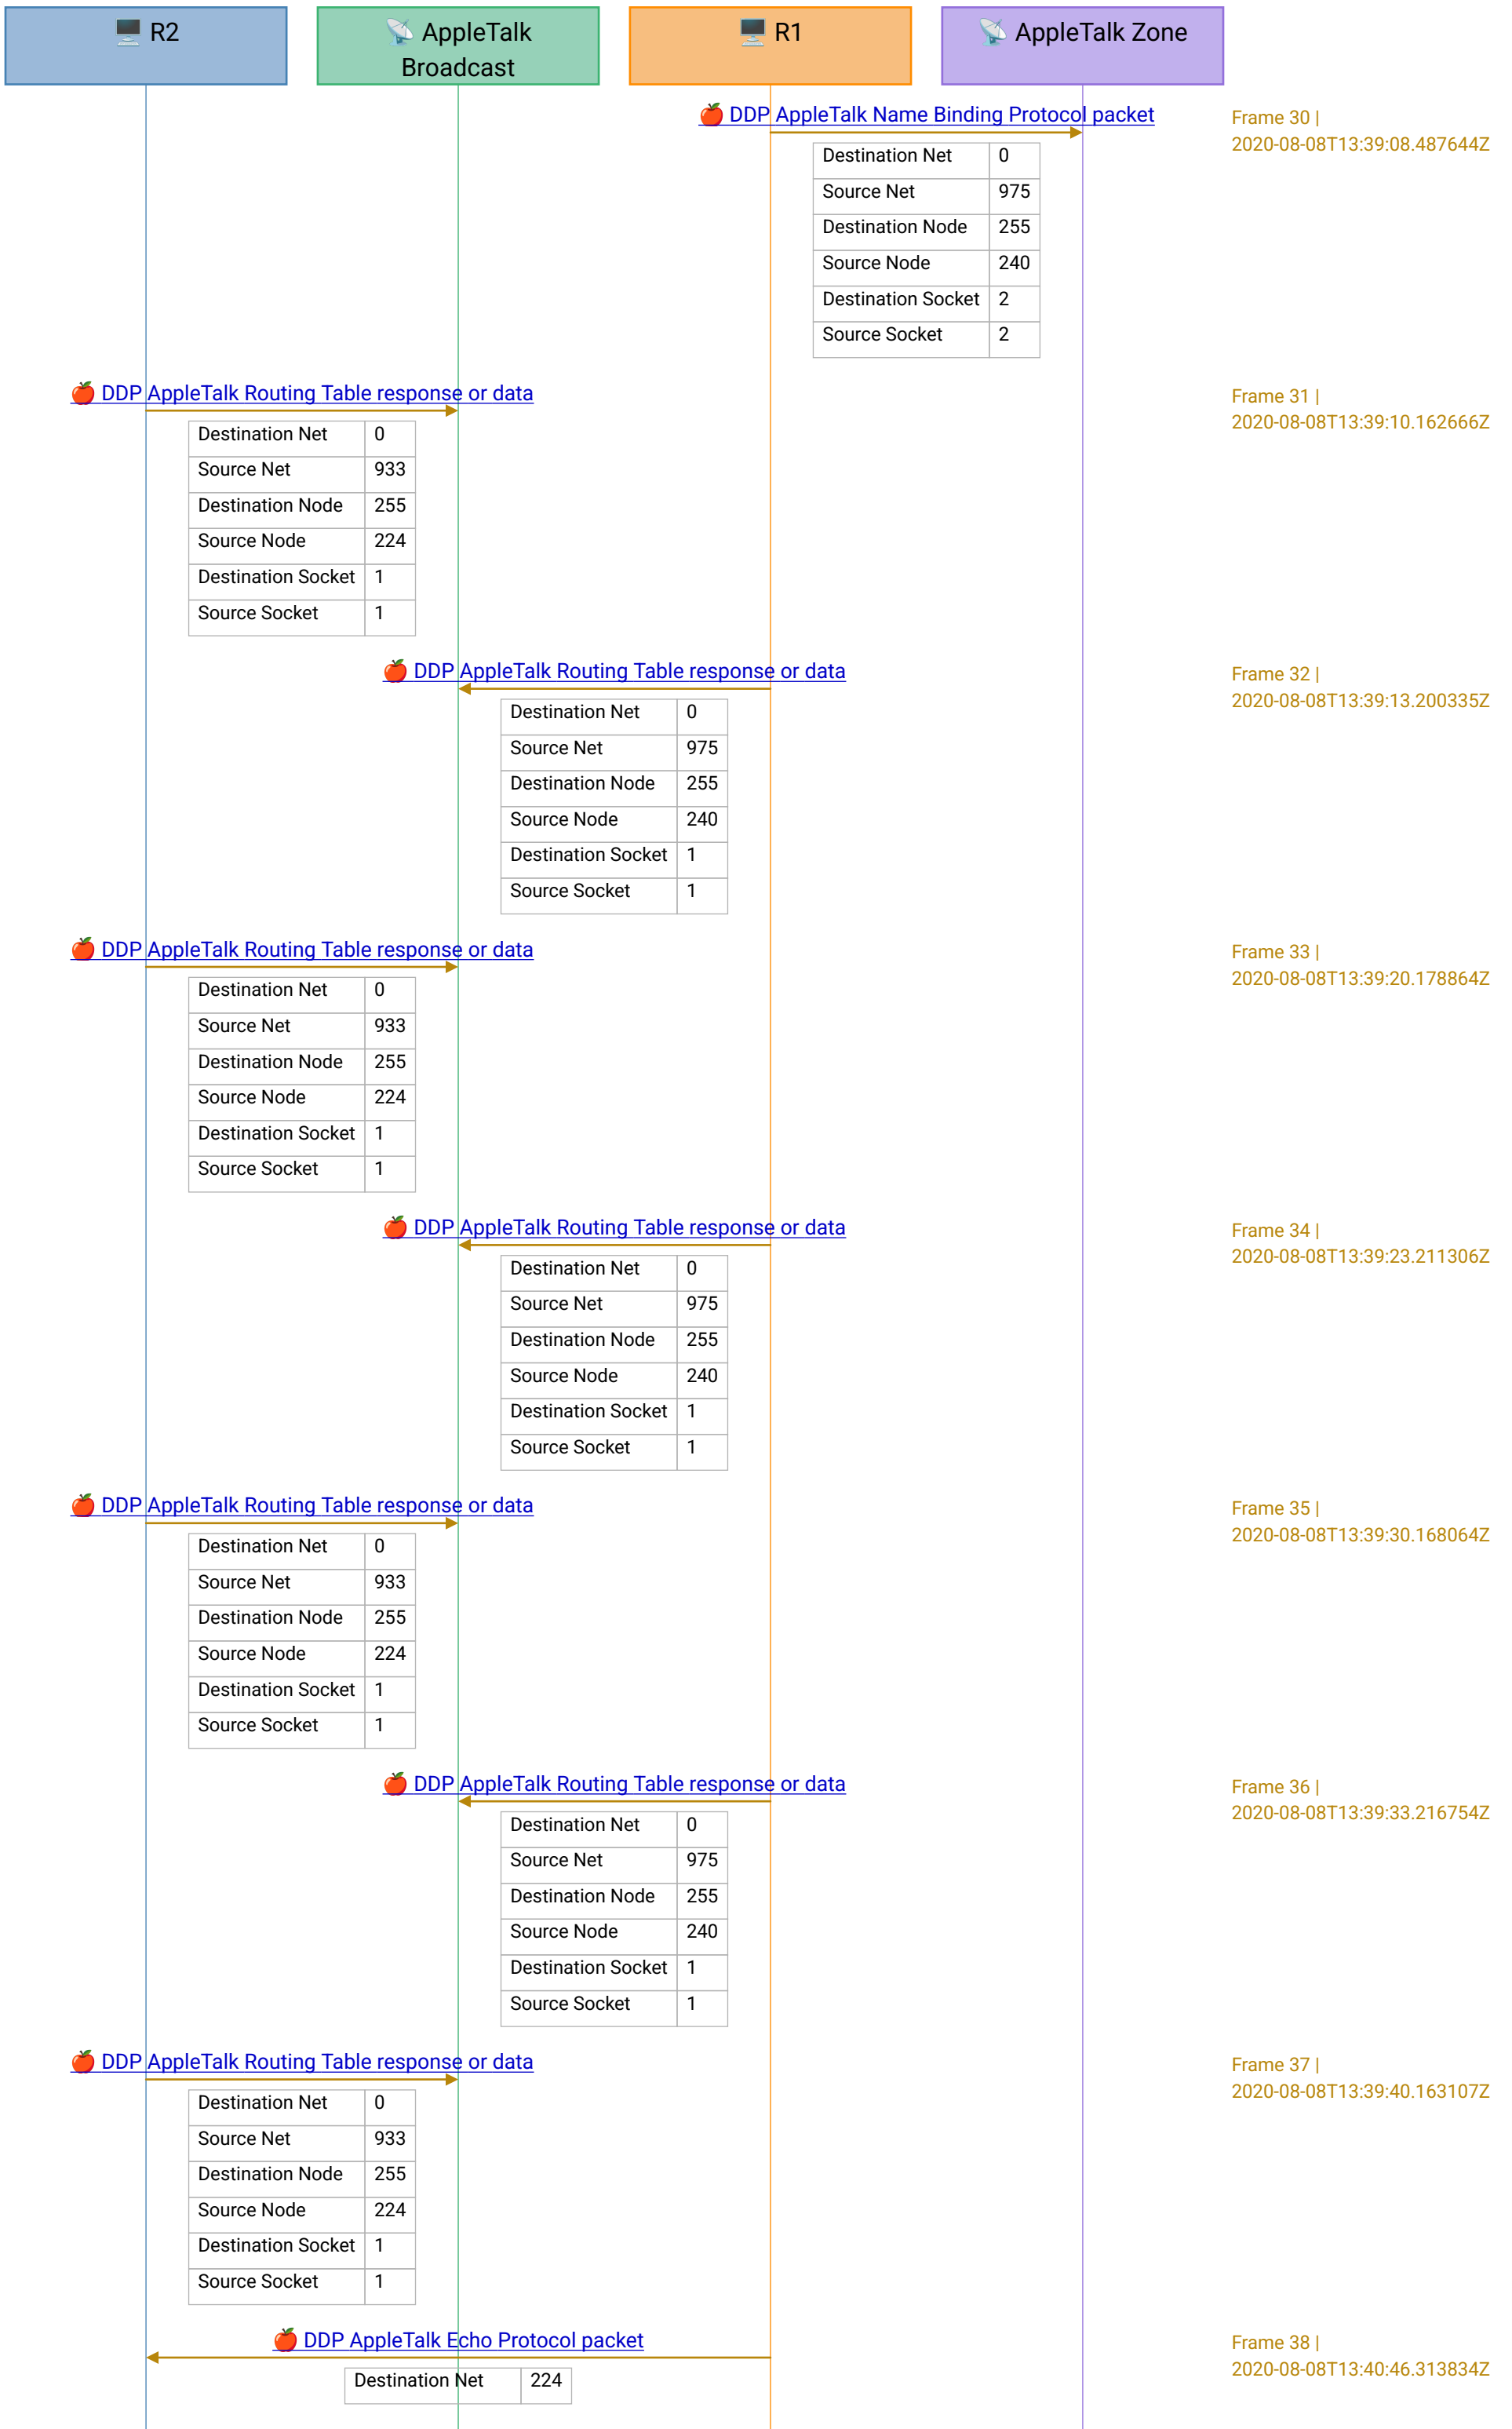

Frame 9 |
2020-08-08T13:38:06.708746Z

AARP probe

Sender MAC address	c2:01:50:d1:00:00
Sender ID	975.240
Target ID	975.240

Frame 10 |
2020-08-08T13:38:06.845451Z

DDP AppleTalk Zone Information Protocol packet

Destination Net	0
Source Net	933
Destination Node	255
Source Node	224
Destination Socket	6
Source Socket	6

Frame 11 |
2020-08-08T13:38:06.920557Z

AARP probe

Sender MAC address	c2:01:50:d1:00:00
Sender ID	975.240
Target ID	975.240

Frame 12 |
2020-08-08T13:38:07.057315Z

DDP AppleTalk Zone Information Protocol packet

Frame 13 |
2020-08-08T13:38:07.227733Z

 R2

 AppleTalk Broadcast

 R1

 AppleTalk Zone

Source Node	240
Destination Socket	4
Source Socket	253

 [DDP AppleTalk Echo Protocol packet](#)

Destination Net	975
Source Net	224
Destination Node	240
Source Node	218
Destination Socket	253
Source Socket	4

Frame 47 |
2020-08-08T13:40:46.365056Z