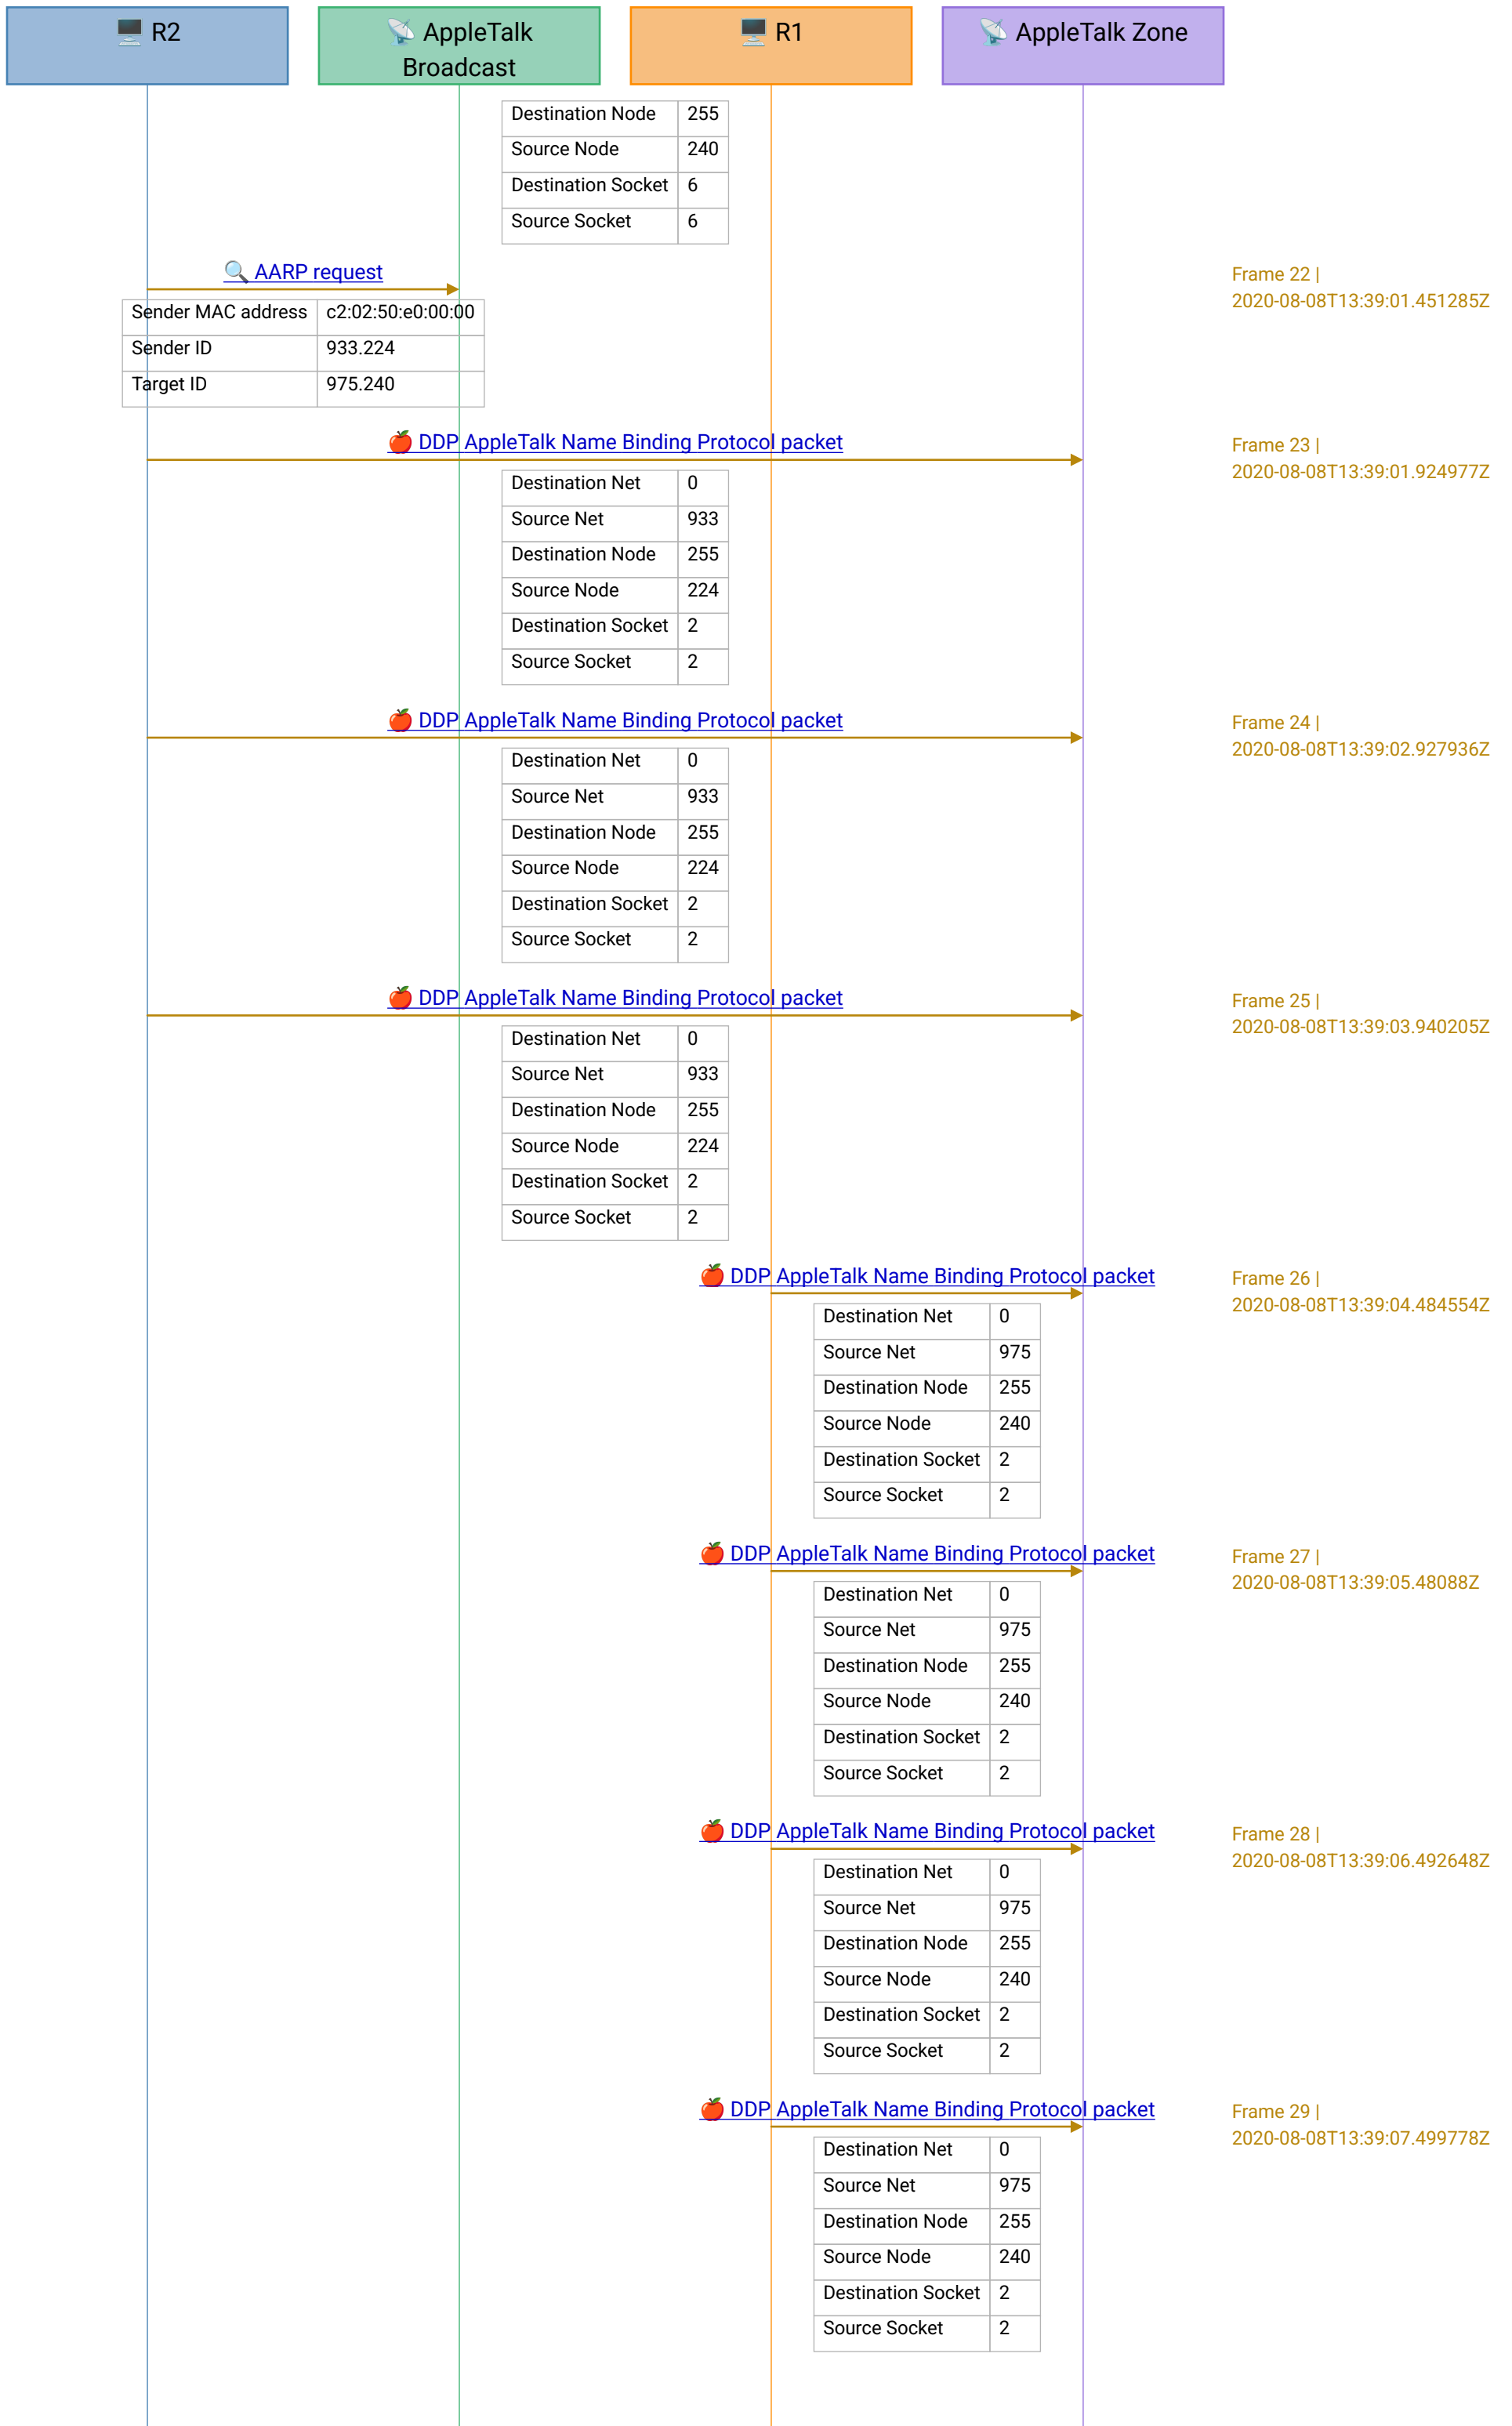

Frame 9 |
2020-08-08T13:38:06.708746Z

AARP probe

Sender MAC address	c2:01:50:d1:00:00
Sender ID	975.240
Target ID	975.240

Frame 10 |
2020-08-08T13:38:06.845451Z

DDP AppleTalk Zone Information Protocol packet

Destination Net	0
Source Net	933
Destination Node	255
Source Node	224
Destination Socket	6
Source Socket	6

Frame 11 |
2020-08-08T13:38:06.920557Z

AARP probe

Sender MAC address	c2:01:50:d1:00:00
Sender ID	975.240
Target ID	975.240

Frame 12 |
2020-08-08T13:38:07.057315Z

DDP AppleTalk Zone Information Protocol packet

Frame 13 |
2020-08-08T13:38:07.227733Z

 R2

 AppleTalk Broadcast

 R1

 AppleTalk Zone

Source Node	240
Destination Socket	4
Source Socket	253

 [DDP AppleTalk Echo Protocol packet](#)

Destination Net	975
Source Net	224
Destination Node	240
Source Node	218
Destination Socket	253
Source Socket	4

Frame 47 |
2020-08-08T13:40:46.365056Z