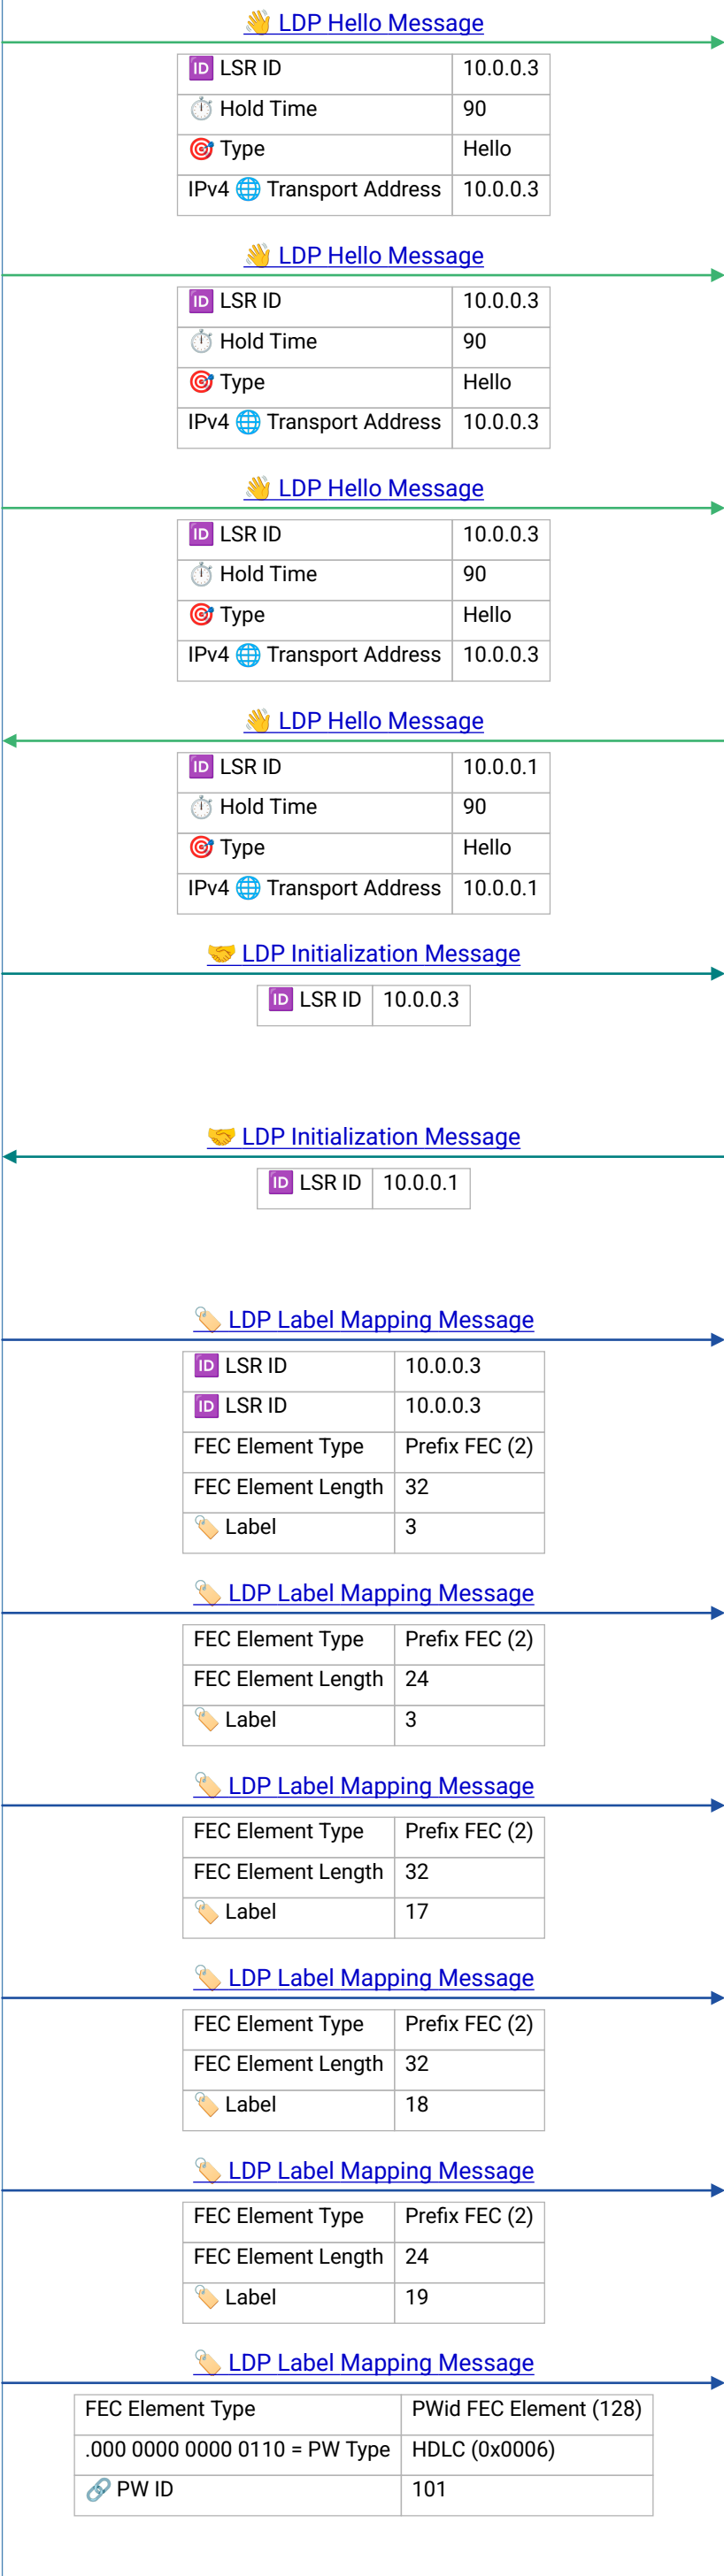

ldp_wire_atom_hdlc.pcapng

💡 LDP Hello – periodic UDP multicast (224.0.0.2) for neighbor discovery; discovered LSRs then open a TCP session to exchange labels and session parameters

💡 LDP Hello – periodic UDP multicast (224.0.0.2) for neighbor discovery; discovered LSRs then open a TCP session to exchange labels and session parameters

💡 LDP Hello – periodic UDP multicast (224.0.0.2) for neighbor discovery; discovered LSRs then open a TCP session to exchange labels and session parameters

💡 LDP Hello – periodic UDP multicast (224.0.0.2) for neighbor discovery; discovered LSRs then open a TCP session to exchange labels and session parameters

💡 LDP Label Mapping – advertises a local label binding for a FEC (prefix) to the peer; downstream LSR assigns labels and propagates upstream to build the LSP hop by hop

Label	16
-------	----

LDP Label Mapping Message

LDP Label Mapping Message

FEC Element Type	Prefix FEC (2)
FEC Element Length	24
Label	18

LDP Label Mapping Message

FEC Element Type	Prefix FEC (2)
FEC Element Length	32
Label	19
ID LSR ID	10.0.0.1

LDP Label Mapping Message