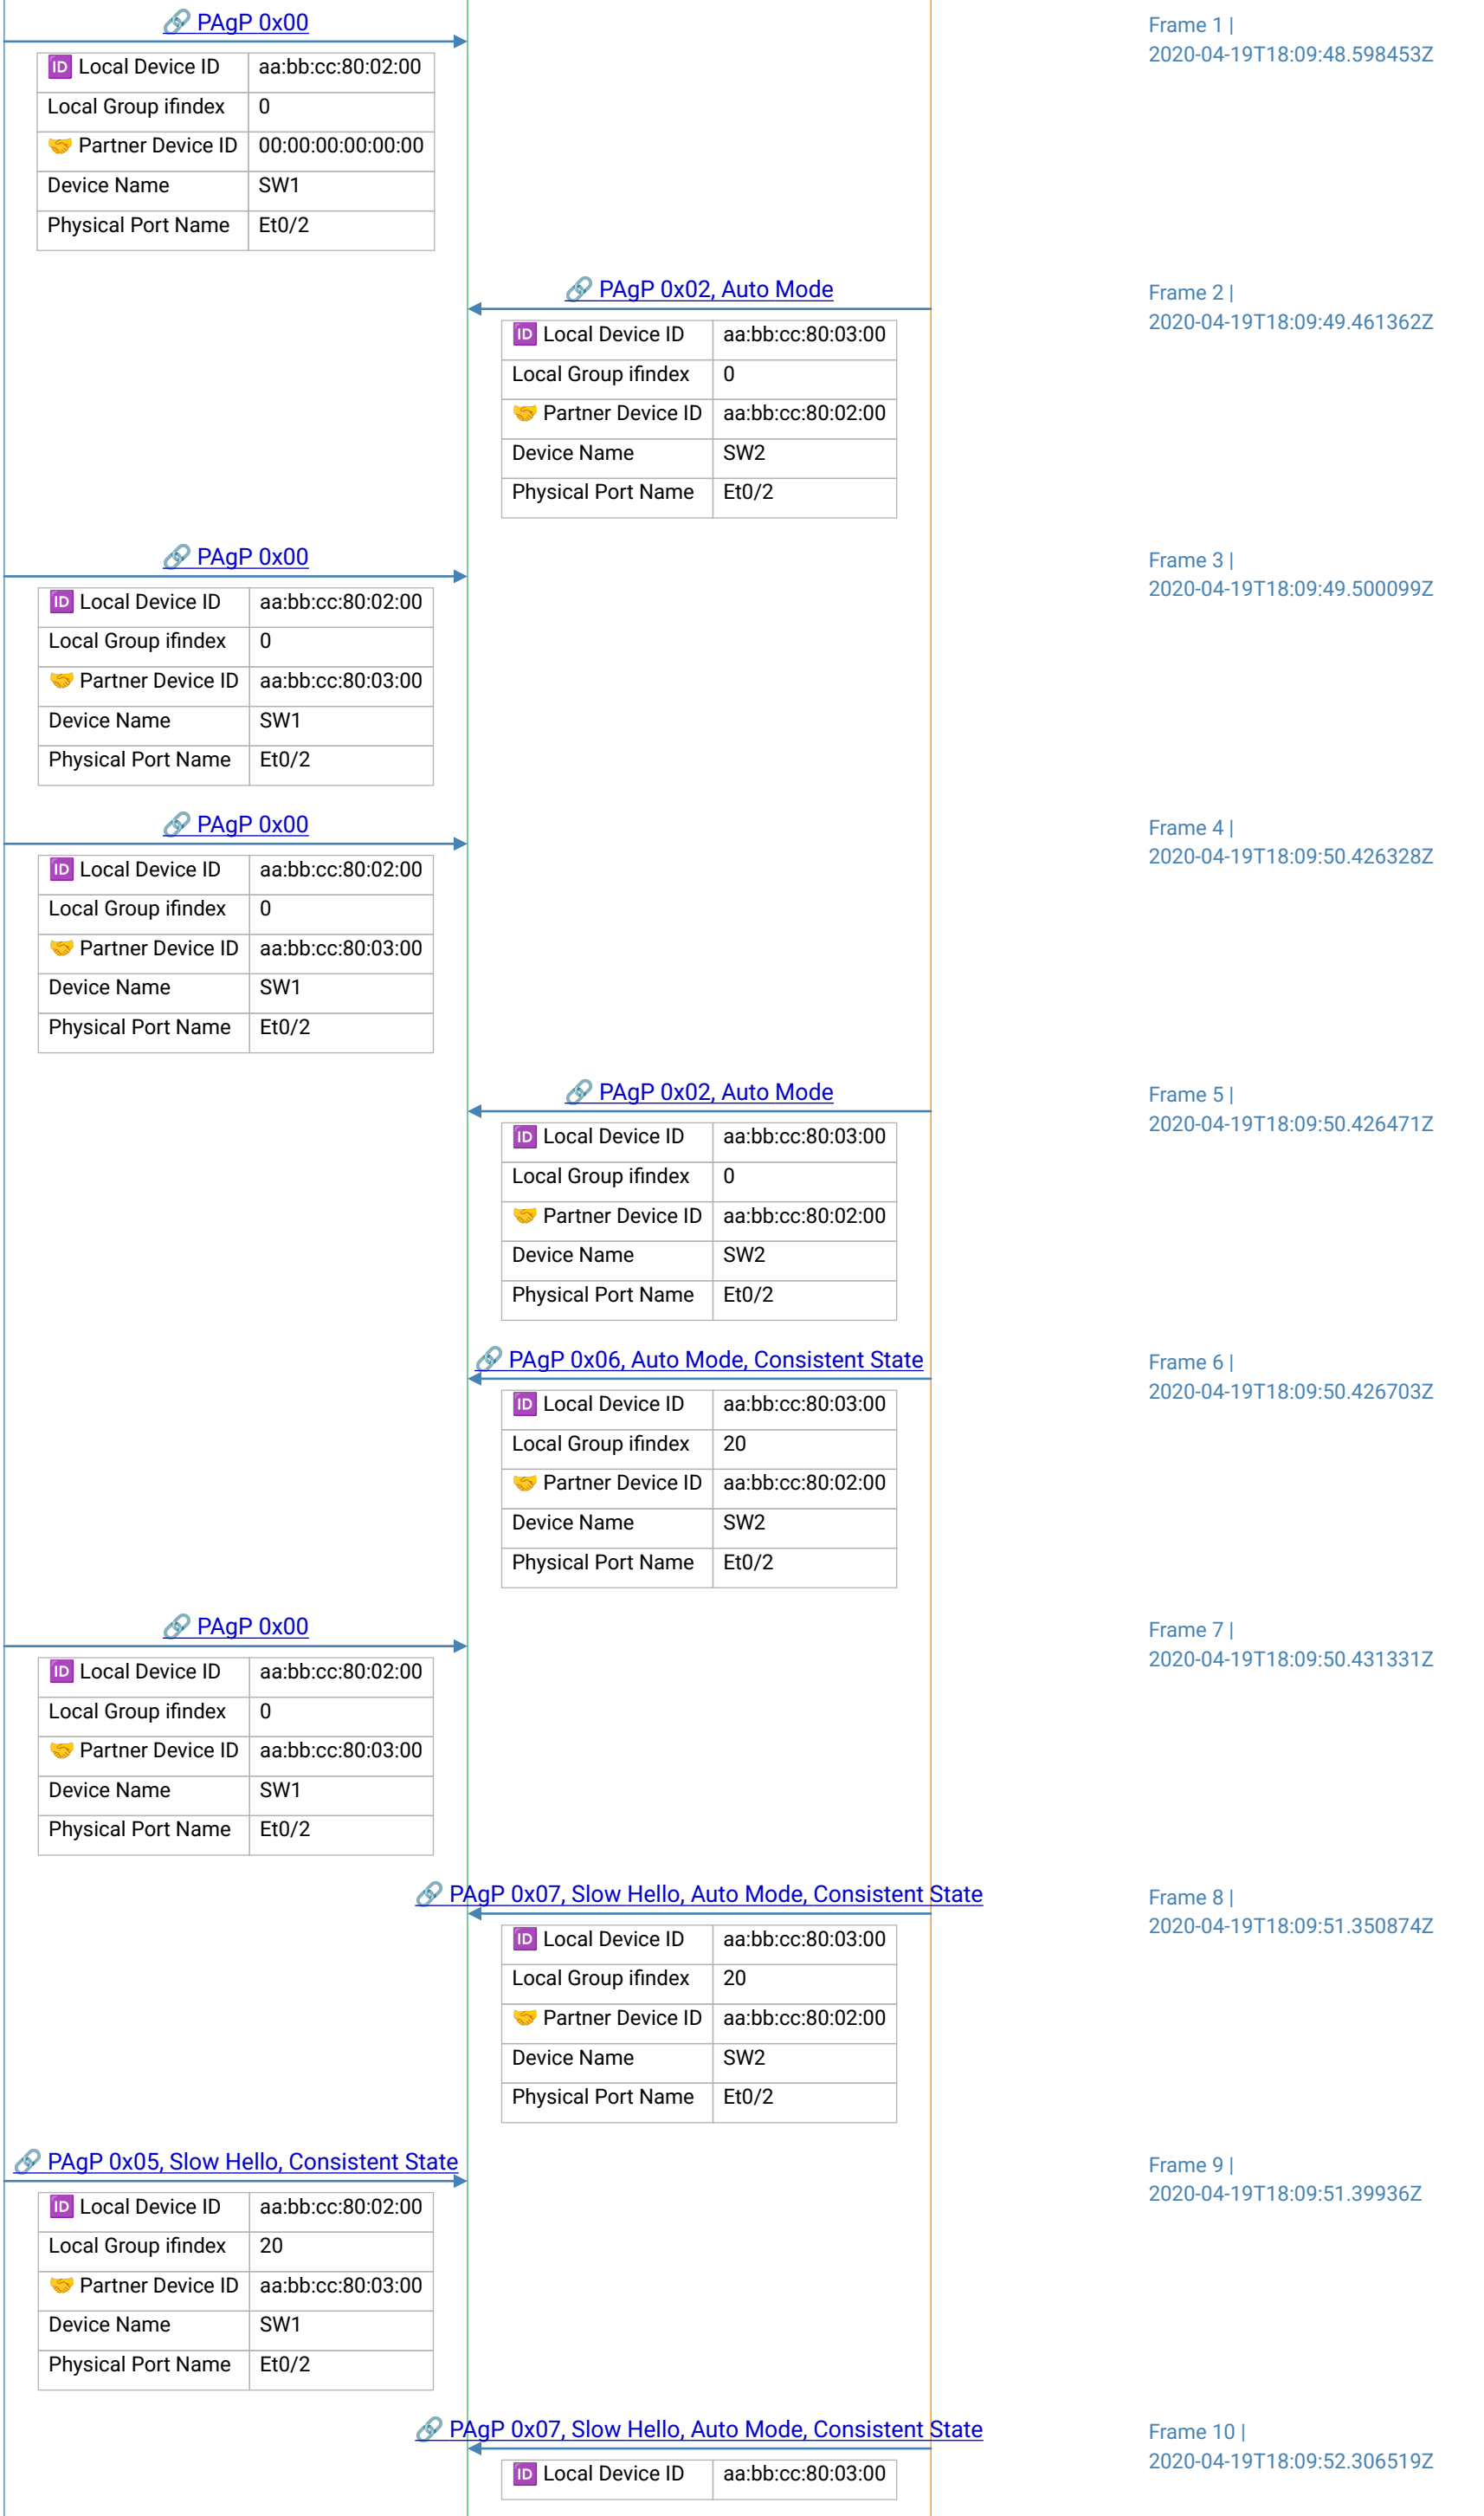

pagp.pcapng

 SW-A

 Cisco L2 Multicast

 SW-B

Local Group ifindex	20
 Partner Device ID	aa:bb:cc:80:02:00
Device Name	SW2
Physical Port Name	Et0/2