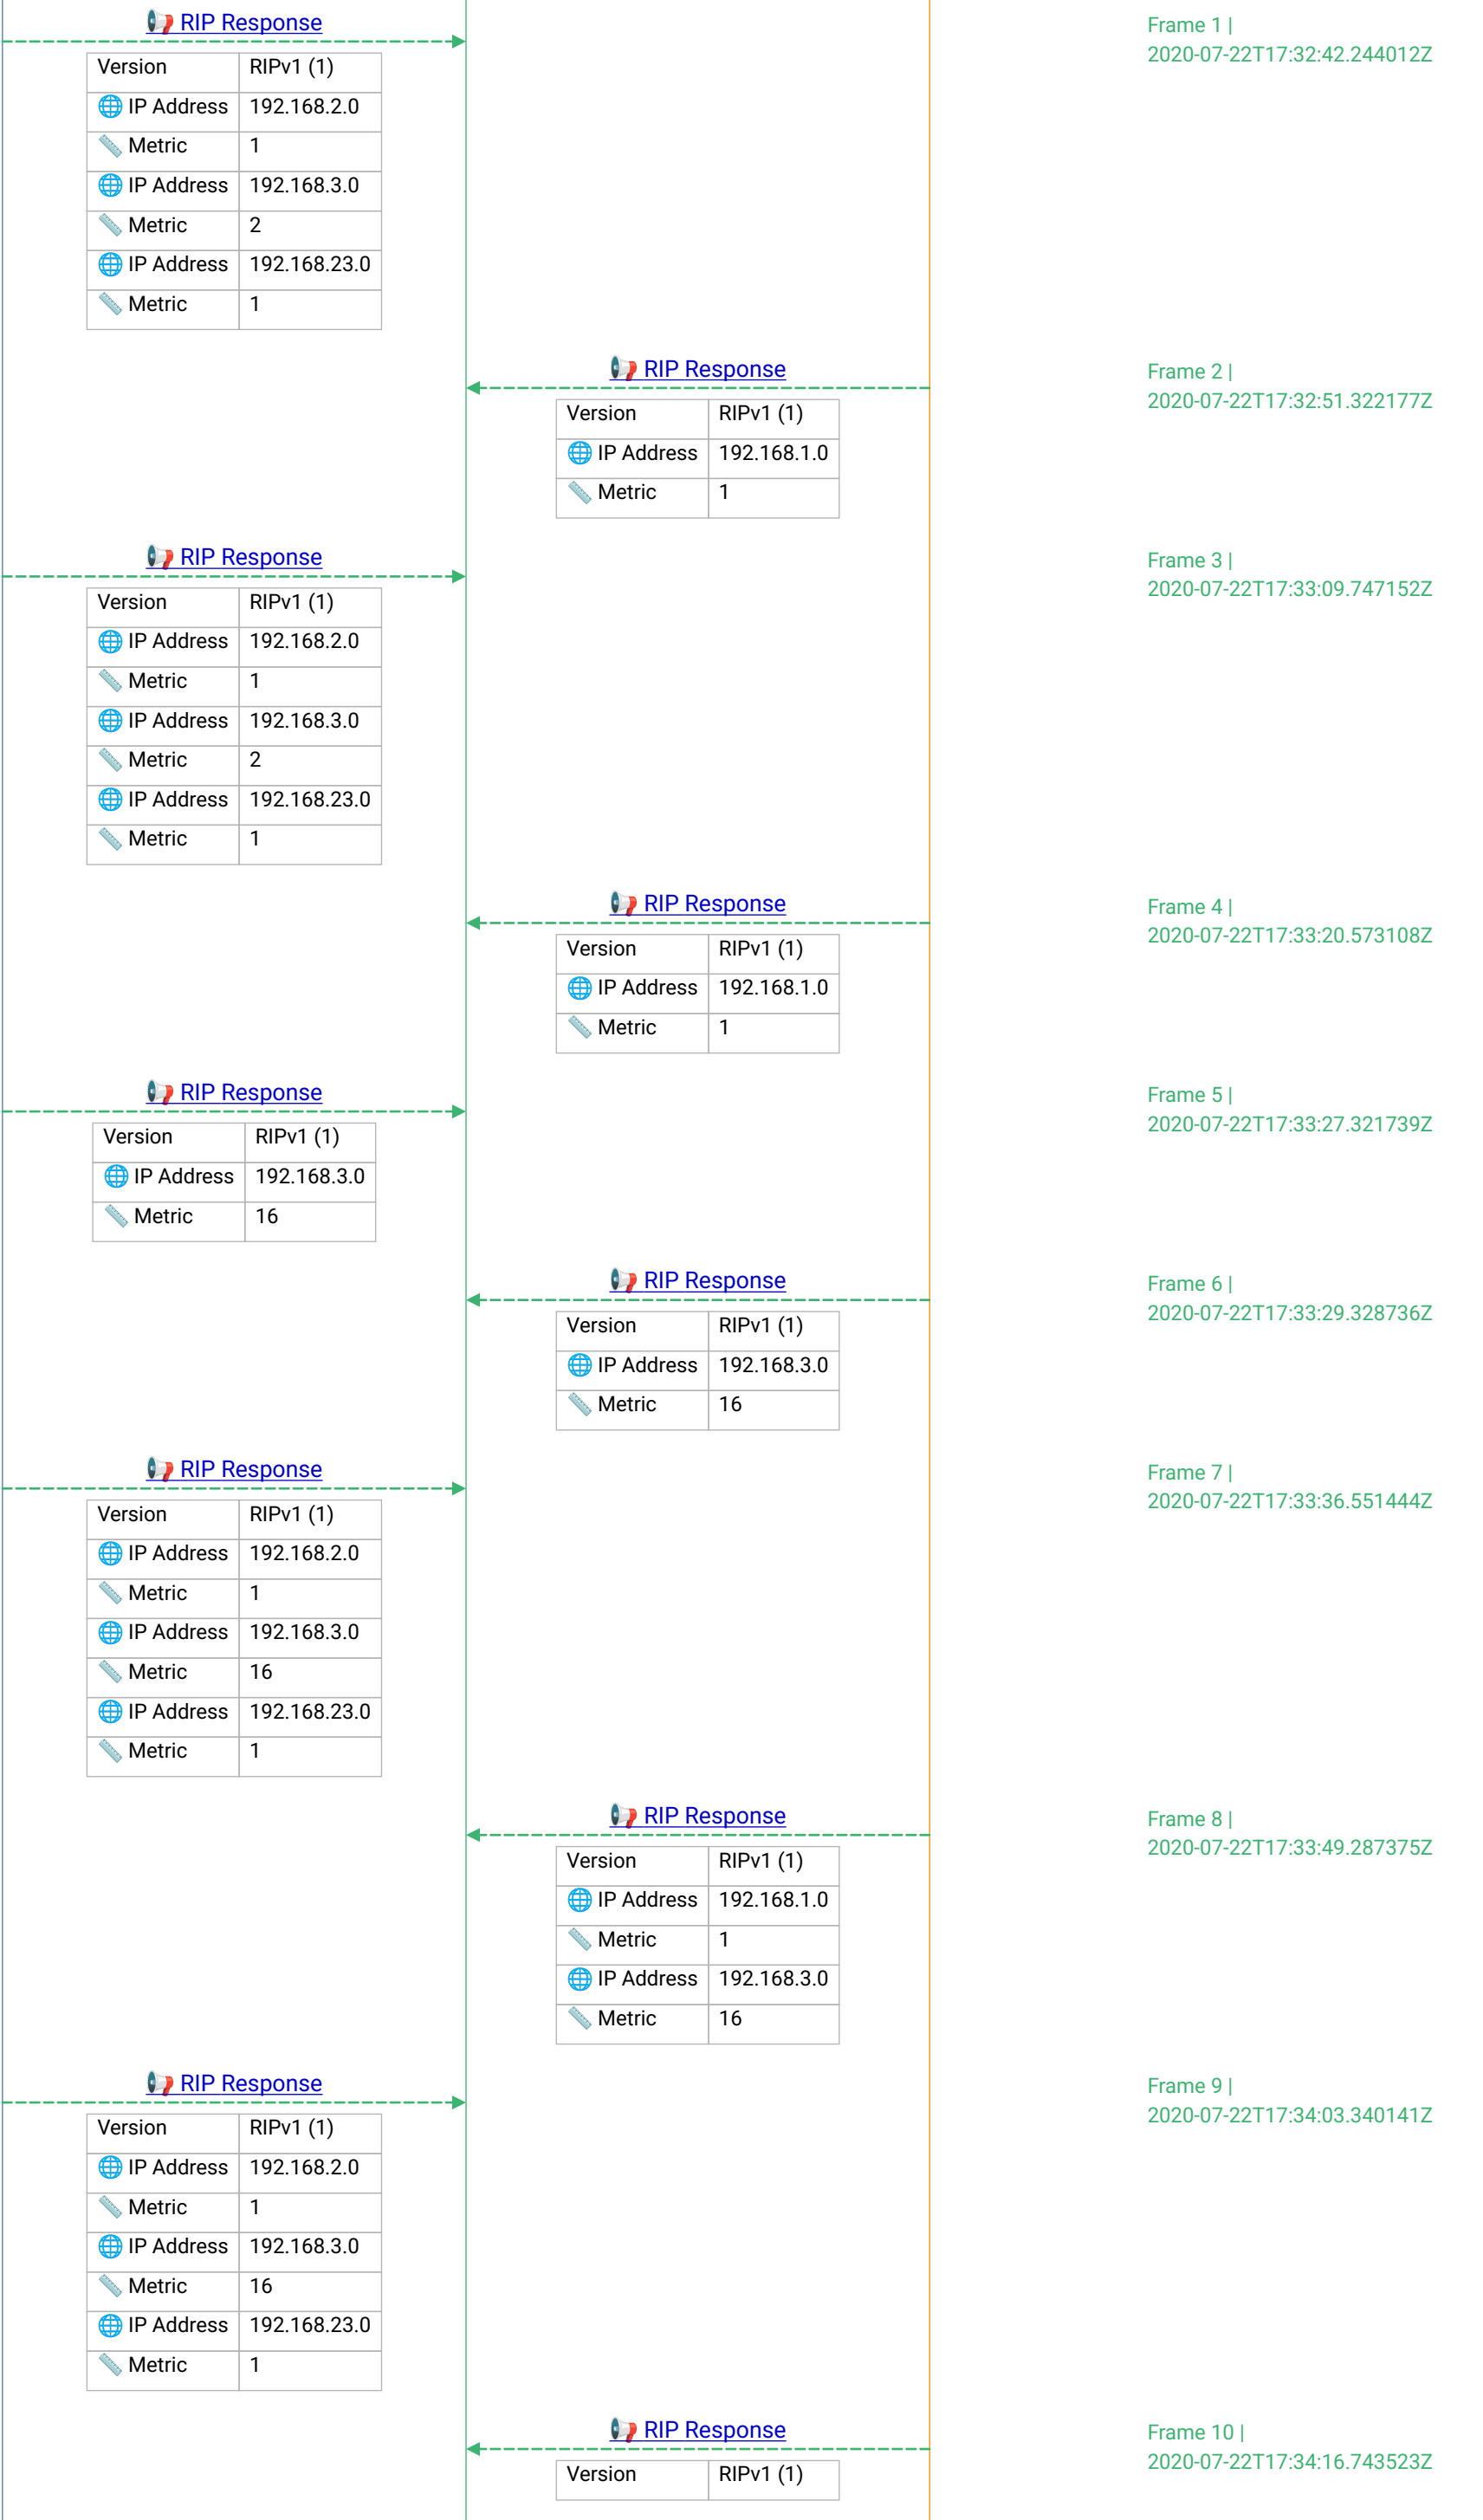

R2

Broadcast

R1

rip_v1_unreach.pcapng

 R2

 Broadcast

 R1

 IP Address	192.168.1.0
 Metric	1
 IP Address	192.168.3.0
 Metric	16

 RIP Response

Version	RIPv1 (1)
 IP Address	192.168.2.0
 Metric	1
 IP Address	192.168.23.0
 Metric	1

Frame 11 |
2020-07-22T17:34:32.327951Z

 RIP Response

Version	RIPv1 (1)
 IP Address	192.168.1.0
 Metric	1

Frame 12 |
2020-07-22T17:34:46.008118Z