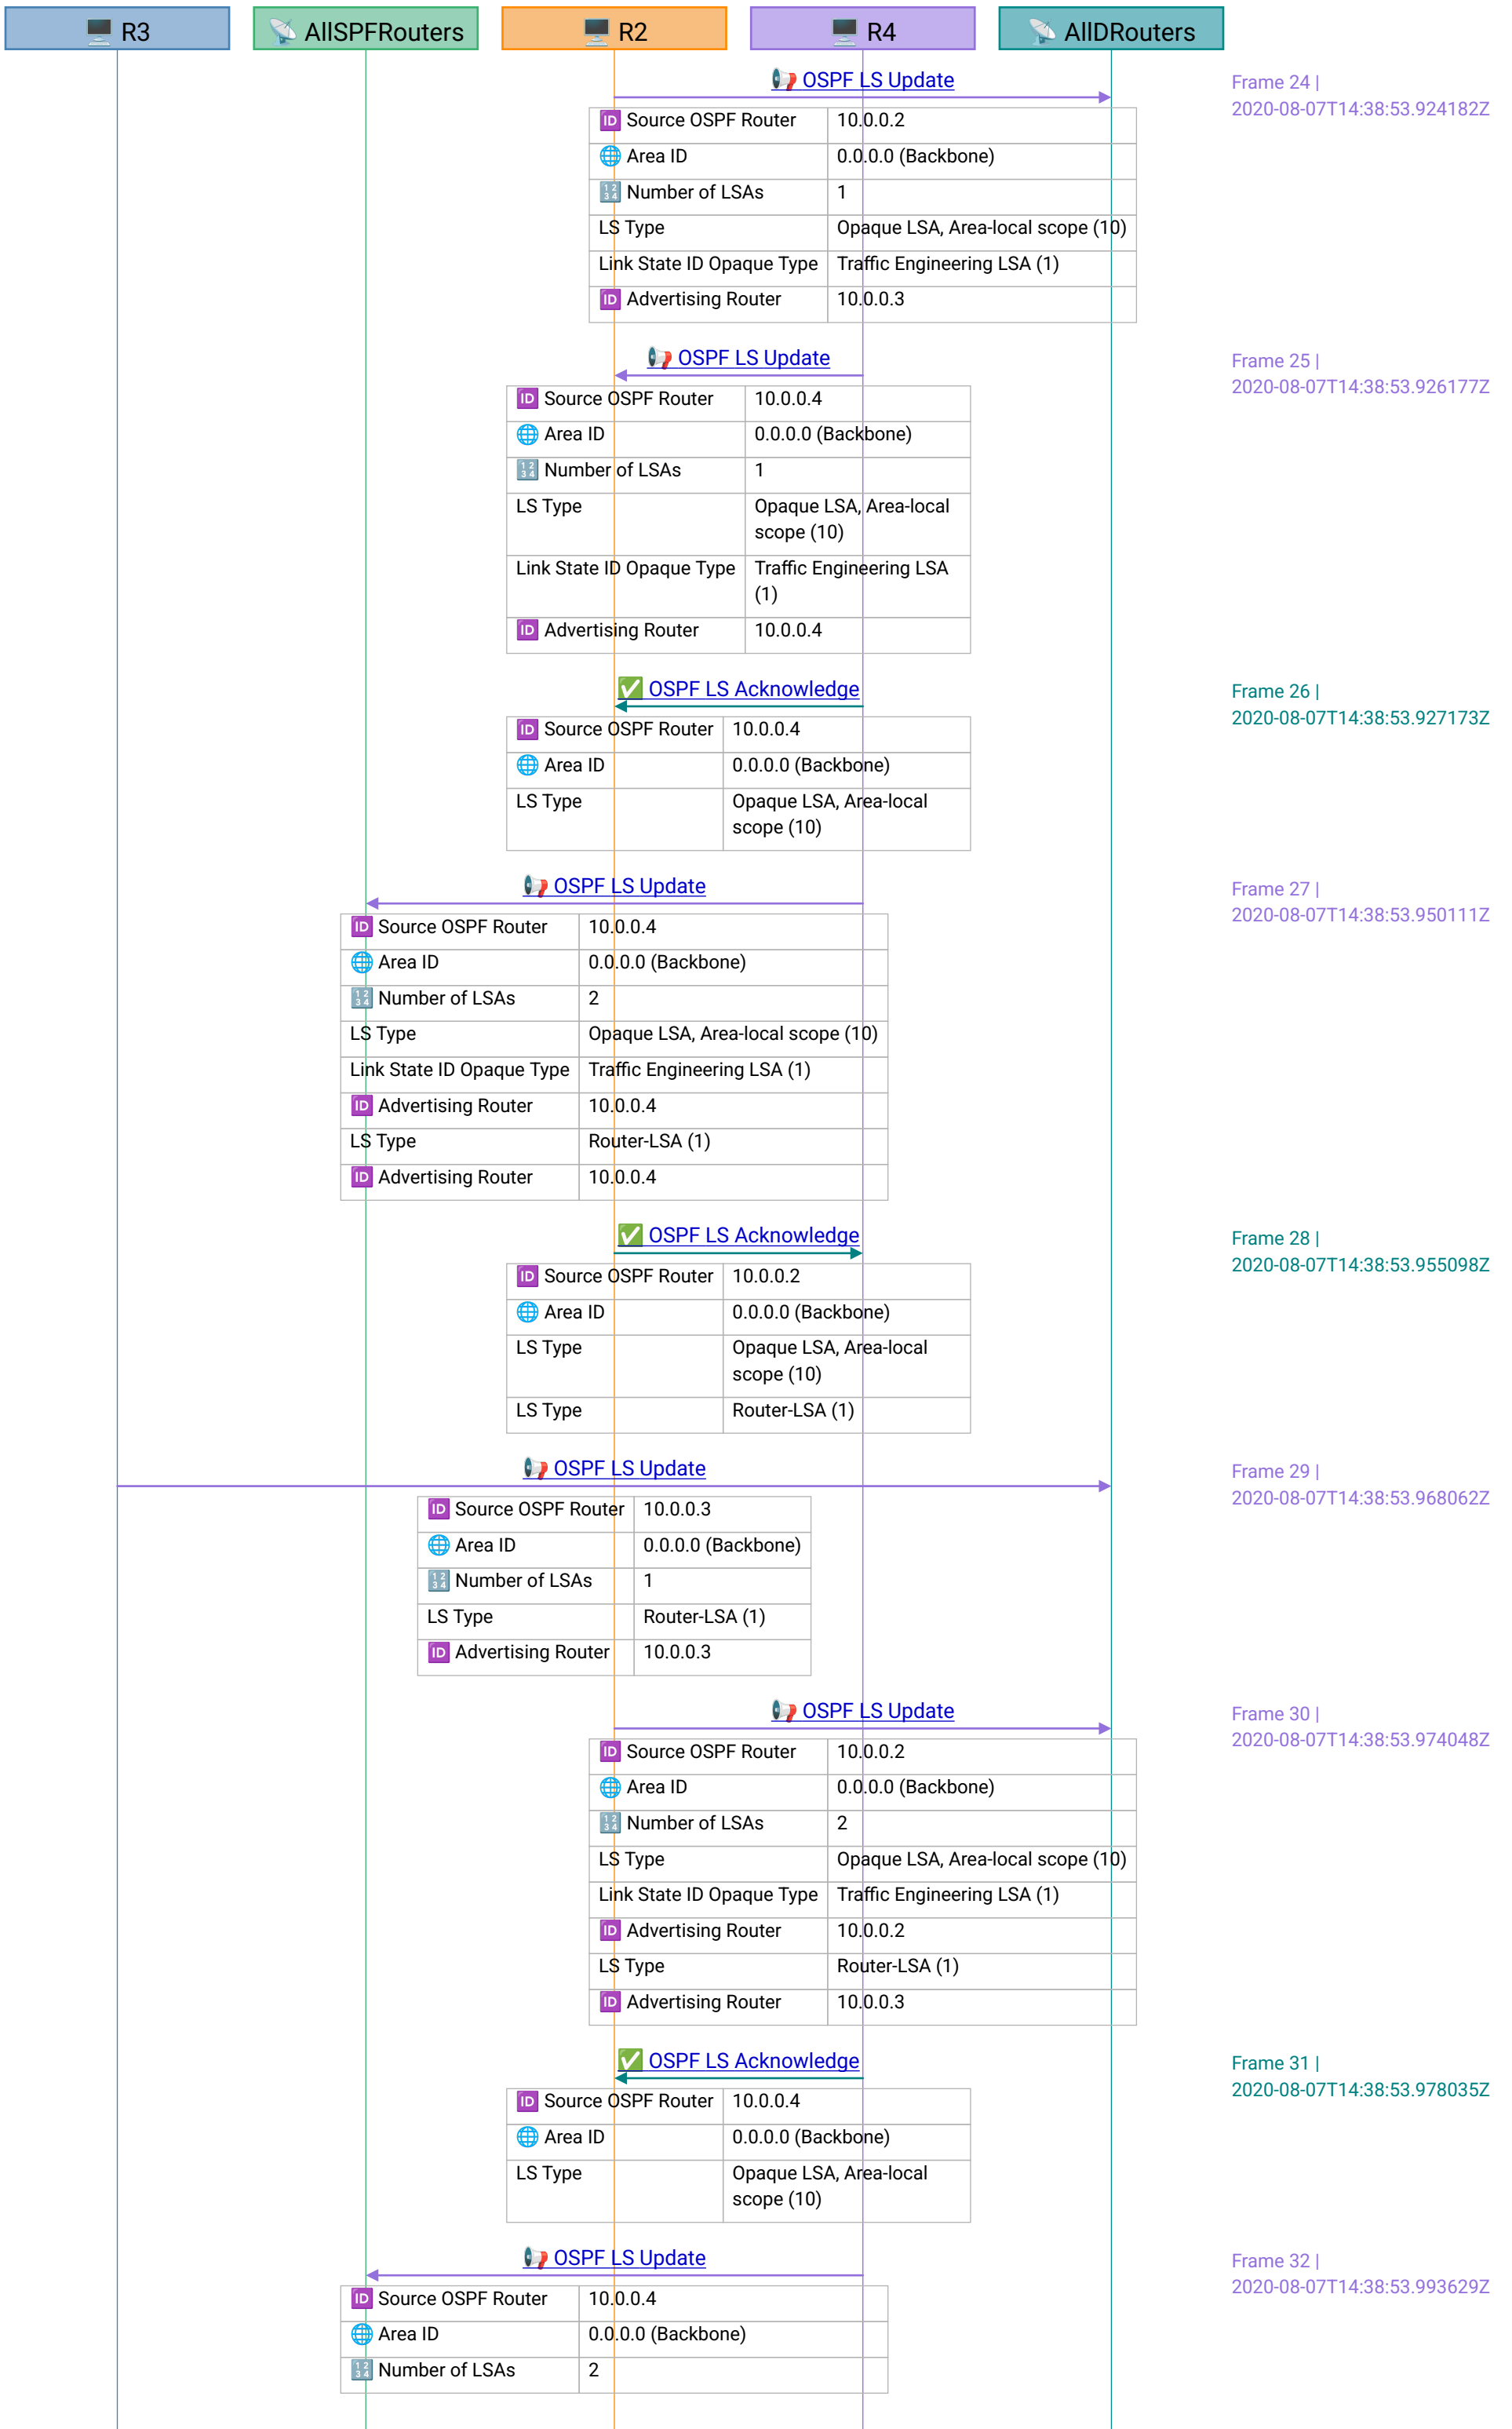

Frame 20 |  
2020-08-07T14:38:53.9172Z

OSPF LS Update

ID	Source OSPF Router	10.0.0.3
	Area ID	0.0.0.0 (Backbone)
1 2 3 4	Number of LSAs	1
	LS Type	Opaque LSA, Area-local scope (10)
	Link State ID Opaque Type	Traffic Engineering LSA (1)
ID	Advertising Router	10.0.0.3

Frame 21 |  
2020-08-07T14:38:53.9172Z

OSPF LS Request

ID	Source OSPF Router	10.0.0.2
	Area ID	0.0.0.0 (Backbone)
	LS Type	Opaque LSA, Area-local scope (10)

Frame 22 |  
2020-08-07T14:38:53.923183Z

OSPF DB Description

ID	Source OSPF Router	10.0.0.2
	Area ID	0.0.0.0 (Backbone)
	DB Description	0x00

Frame 23 |  
2020-08-07T14:38:53.923183Z

R3

AllSPFRouters

R2

R4

AllDRouters

OSPF Hello Packet

ID	Source OSPF Router	10.0.0.2
Area ID	Area ID	0.0.0.0 (Backbone)
Designated Router	Designated Router	10.0.234.4
Backup Designated Router	Backup Designated Router	10.0.234.3
Active Neighbor	Active Neighbor	10.0.0.3
Active Neighbor	Active Neighbor	10.0.0.4