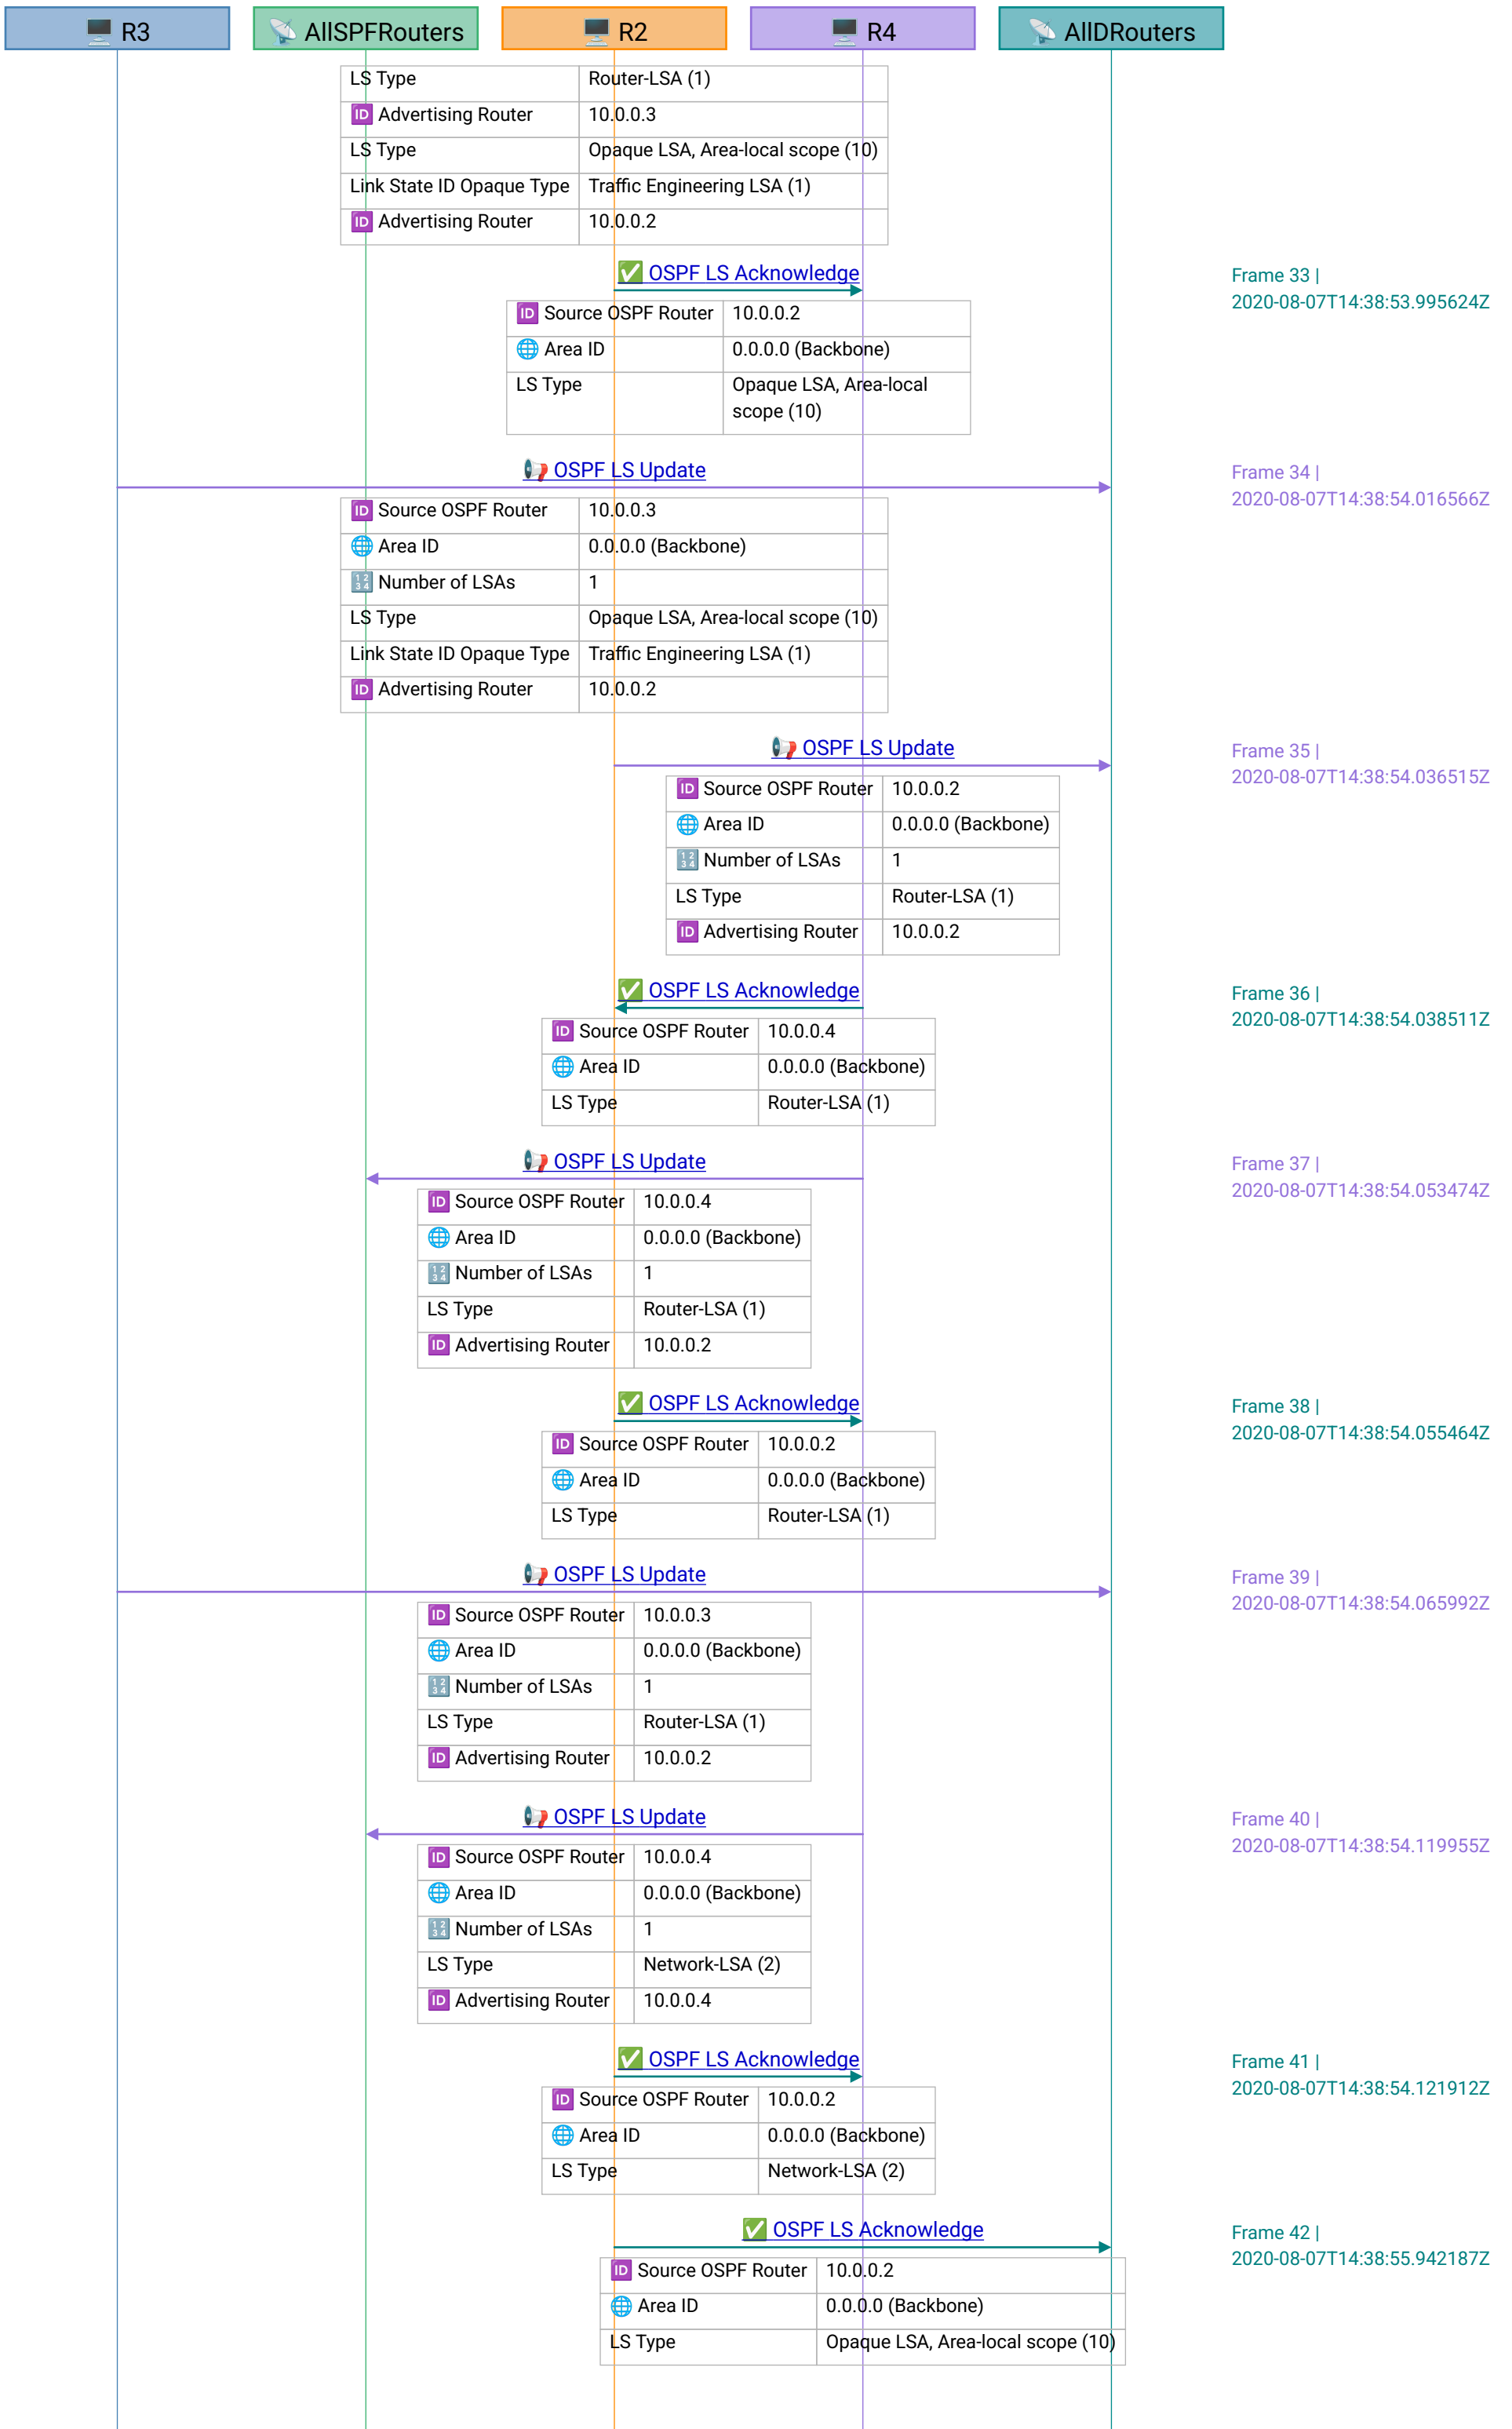

Frame 20 |  
2020-08-07T14:38:53.9172Z

OSPF LS Update

ID	Source OSPF Router	10.0.0.3
	Area ID	0.0.0.0 (Backbone)
1 2 3 4	Number of LSAs	1
	LS Type	Opaque LSA, Area-local scope (10)
	Link State ID Opaque Type	Traffic Engineering LSA (1)
ID	Advertising Router	10.0.0.3

Frame 21 |  
2020-08-07T14:38:53.9172Z

OSPF LS Request

ID	Source OSPF Router	10.0.0.2
	Area ID	0.0.0.0 (Backbone)
	LS Type	Opaque LSA, Area-local scope (10)

Frame 22 |  
2020-08-07T14:38:53.923183Z

OSPF DB Description

ID	Source OSPF Router	10.0.0.2
	Area ID	0.0.0.0 (Backbone)
	DB Description	0x00

Frame 23 |  
2020-08-07T14:38:53.923183Z

R3

AllSPFRouters

R2

R4

AllDRouters

OSPF Hello Packet

ID	Source OSPF Router	10.0.0.2
Area ID	Area ID	0.0.0.0 (Backbone)
Designated Router	Designated Router	10.0.234.4
Backup Designated Router	Backup Designated Router	10.0.234.3
Active Neighbor	Active Neighbor	10.0.0.3
Active Neighbor	Active Neighbor	10.0.0.4