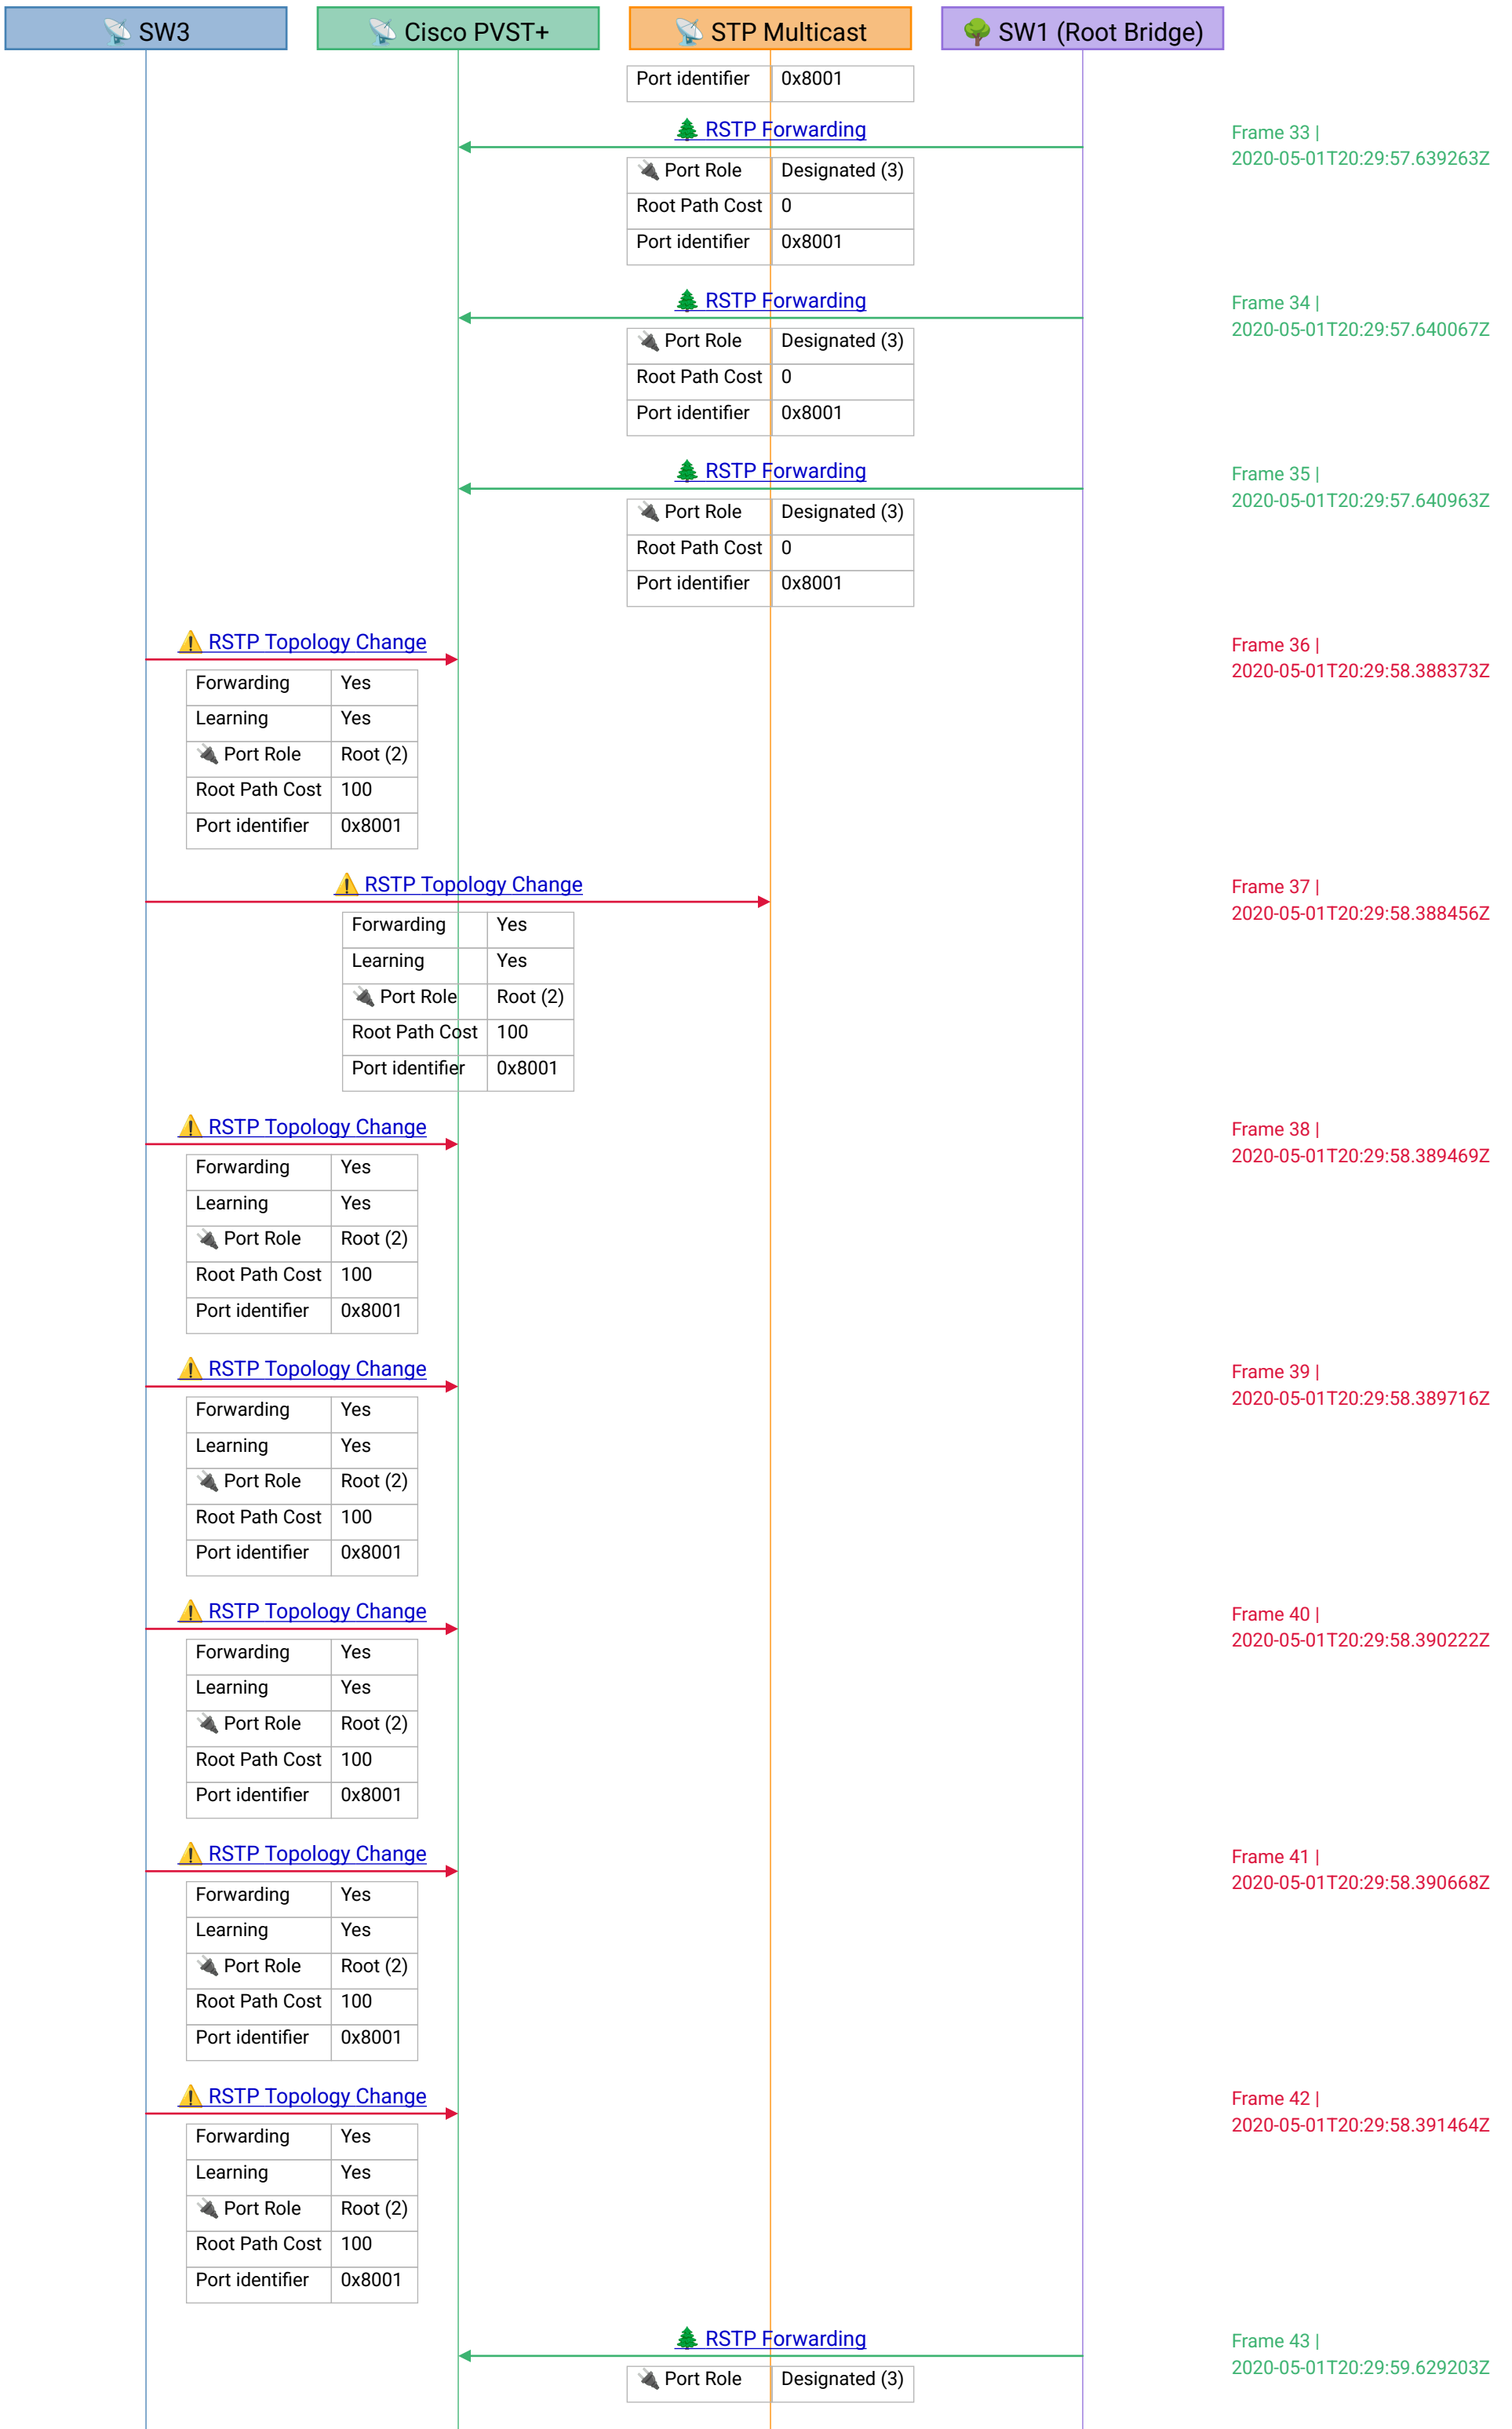

rpvst_topo_change.pcapng

SW3

Cisco PVST+

STP Multicast

SW1 (Root Bridge)

Root Path Cost	0
Port identifier	0x8001

RSTP Forwarding

Port Role	Designated (3)
Root Path Cost	0
Port identifier	0x8001

Frame 44 |
2020-05-01T20:29:59.629286Z

RSTP Forwarding

Port Role	Designated (3)
Root Path Cost	0
Port identifier	0x8001

Frame 45 |
2020-05-01T20:29:59.648499Z

RSTP Forwarding

Port Role	Designated (3)
Root Path Cost	0
Port identifier	0x8001

Frame 46 |
2020-05-01T20:29:59.649255Z

RSTP Forwarding

Port Role	Designated (3)
Root Path Cost	0
Port identifier	0x8001

Frame 47 |
2020-05-01T20:29:59.649718Z

RSTP Forwarding

Port Role	Designated (3)
Root Path Cost	0
Port identifier	0x8001

Frame 48 |
2020-05-01T20:29:59.650126Z

RSTP Forwarding

Port Role	Designated (3)
Root Path Cost	0
Port identifier	0x8001

Frame 49 |
2020-05-01T20:29:59.65051Z