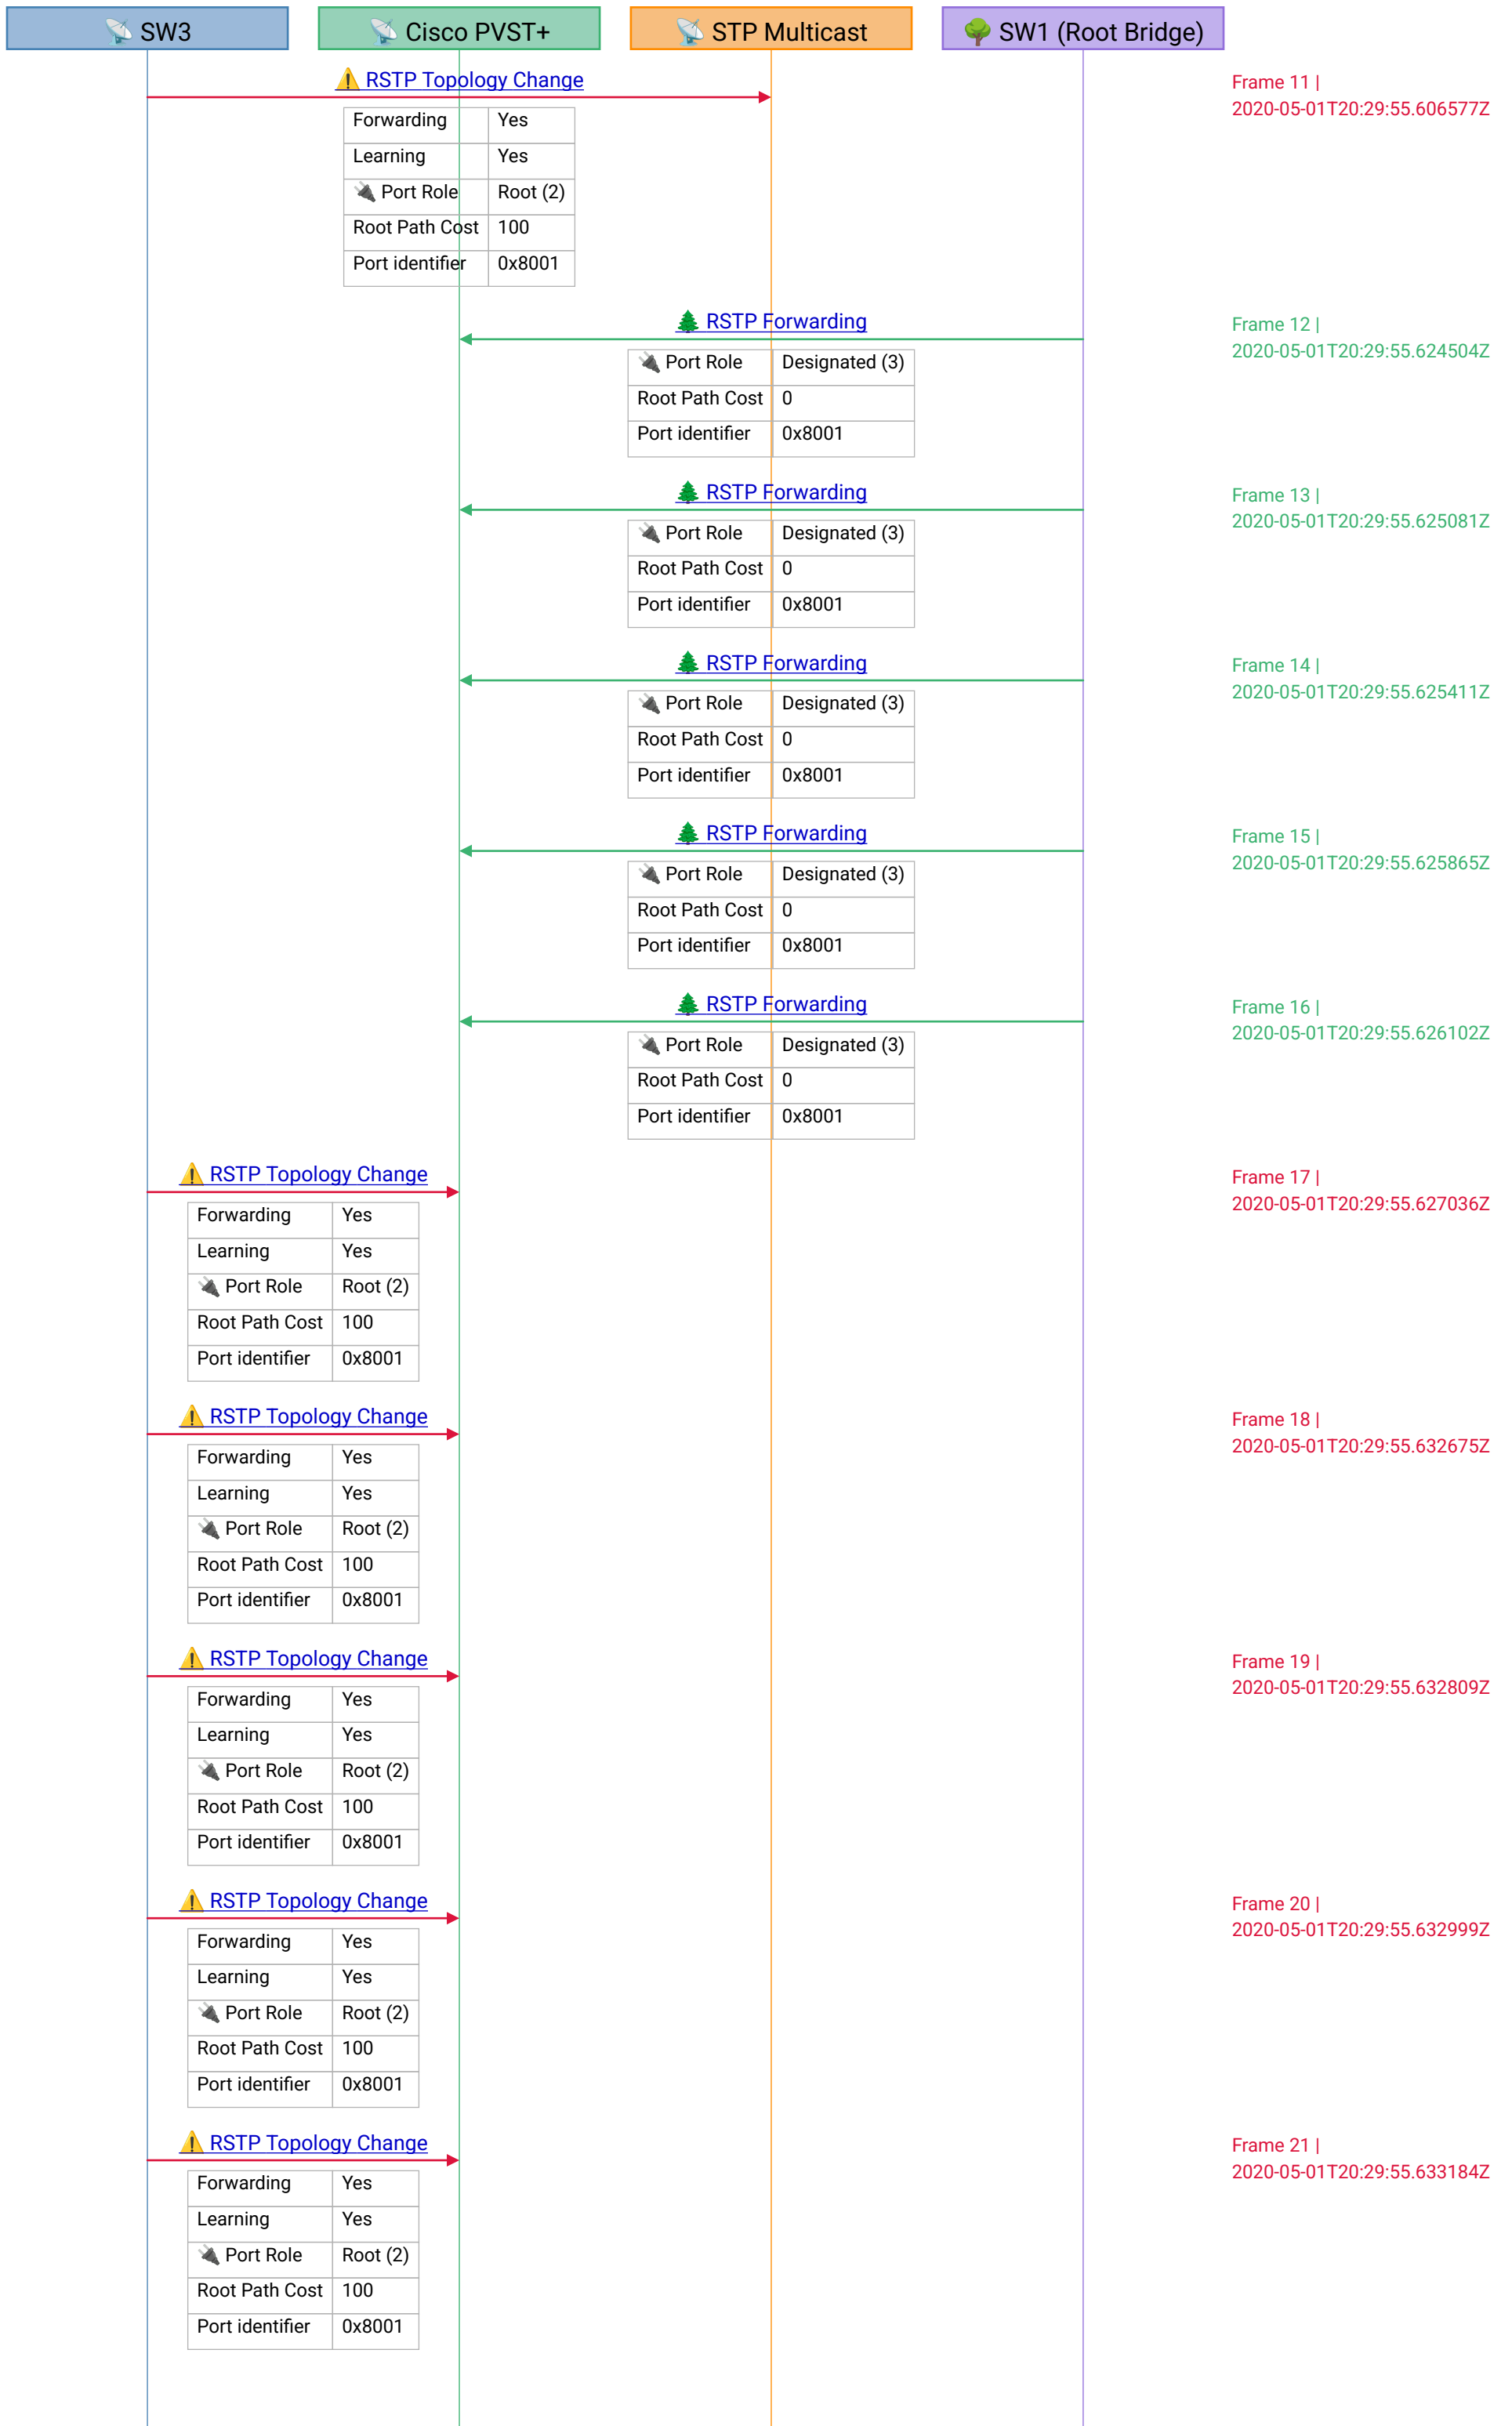

rpvst_topo_change.pcapng

SW3

Cisco PVST+

STP Multicast

SW1 (Root Bridge)

Root Path Cost	0
Port identifier	0x8001

RSTP Forwarding

Port Role	Designated (3)
Root Path Cost	0
Port identifier	0x8001

Frame 44 |
2020-05-01T20:29:59.629286Z

RSTP Forwarding

Port Role	Designated (3)
Root Path Cost	0
Port identifier	0x8001

Frame 45 |
2020-05-01T20:29:59.648499Z

RSTP Forwarding

Port Role	Designated (3)
Root Path Cost	0
Port identifier	0x8001

Frame 46 |
2020-05-01T20:29:59.649255Z

RSTP Forwarding

Port Role	Designated (3)
Root Path Cost	0
Port identifier	0x8001

Frame 47 |
2020-05-01T20:29:59.649718Z

RSTP Forwarding

Port Role	Designated (3)
Root Path Cost	0
Port identifier	0x8001

Frame 48 |
2020-05-01T20:29:59.650126Z

RSTP Forwarding

Port Role	Designated (3)
Root Path Cost	0
Port identifier	0x8001

Frame 49 |
2020-05-01T20:29:59.65051Z