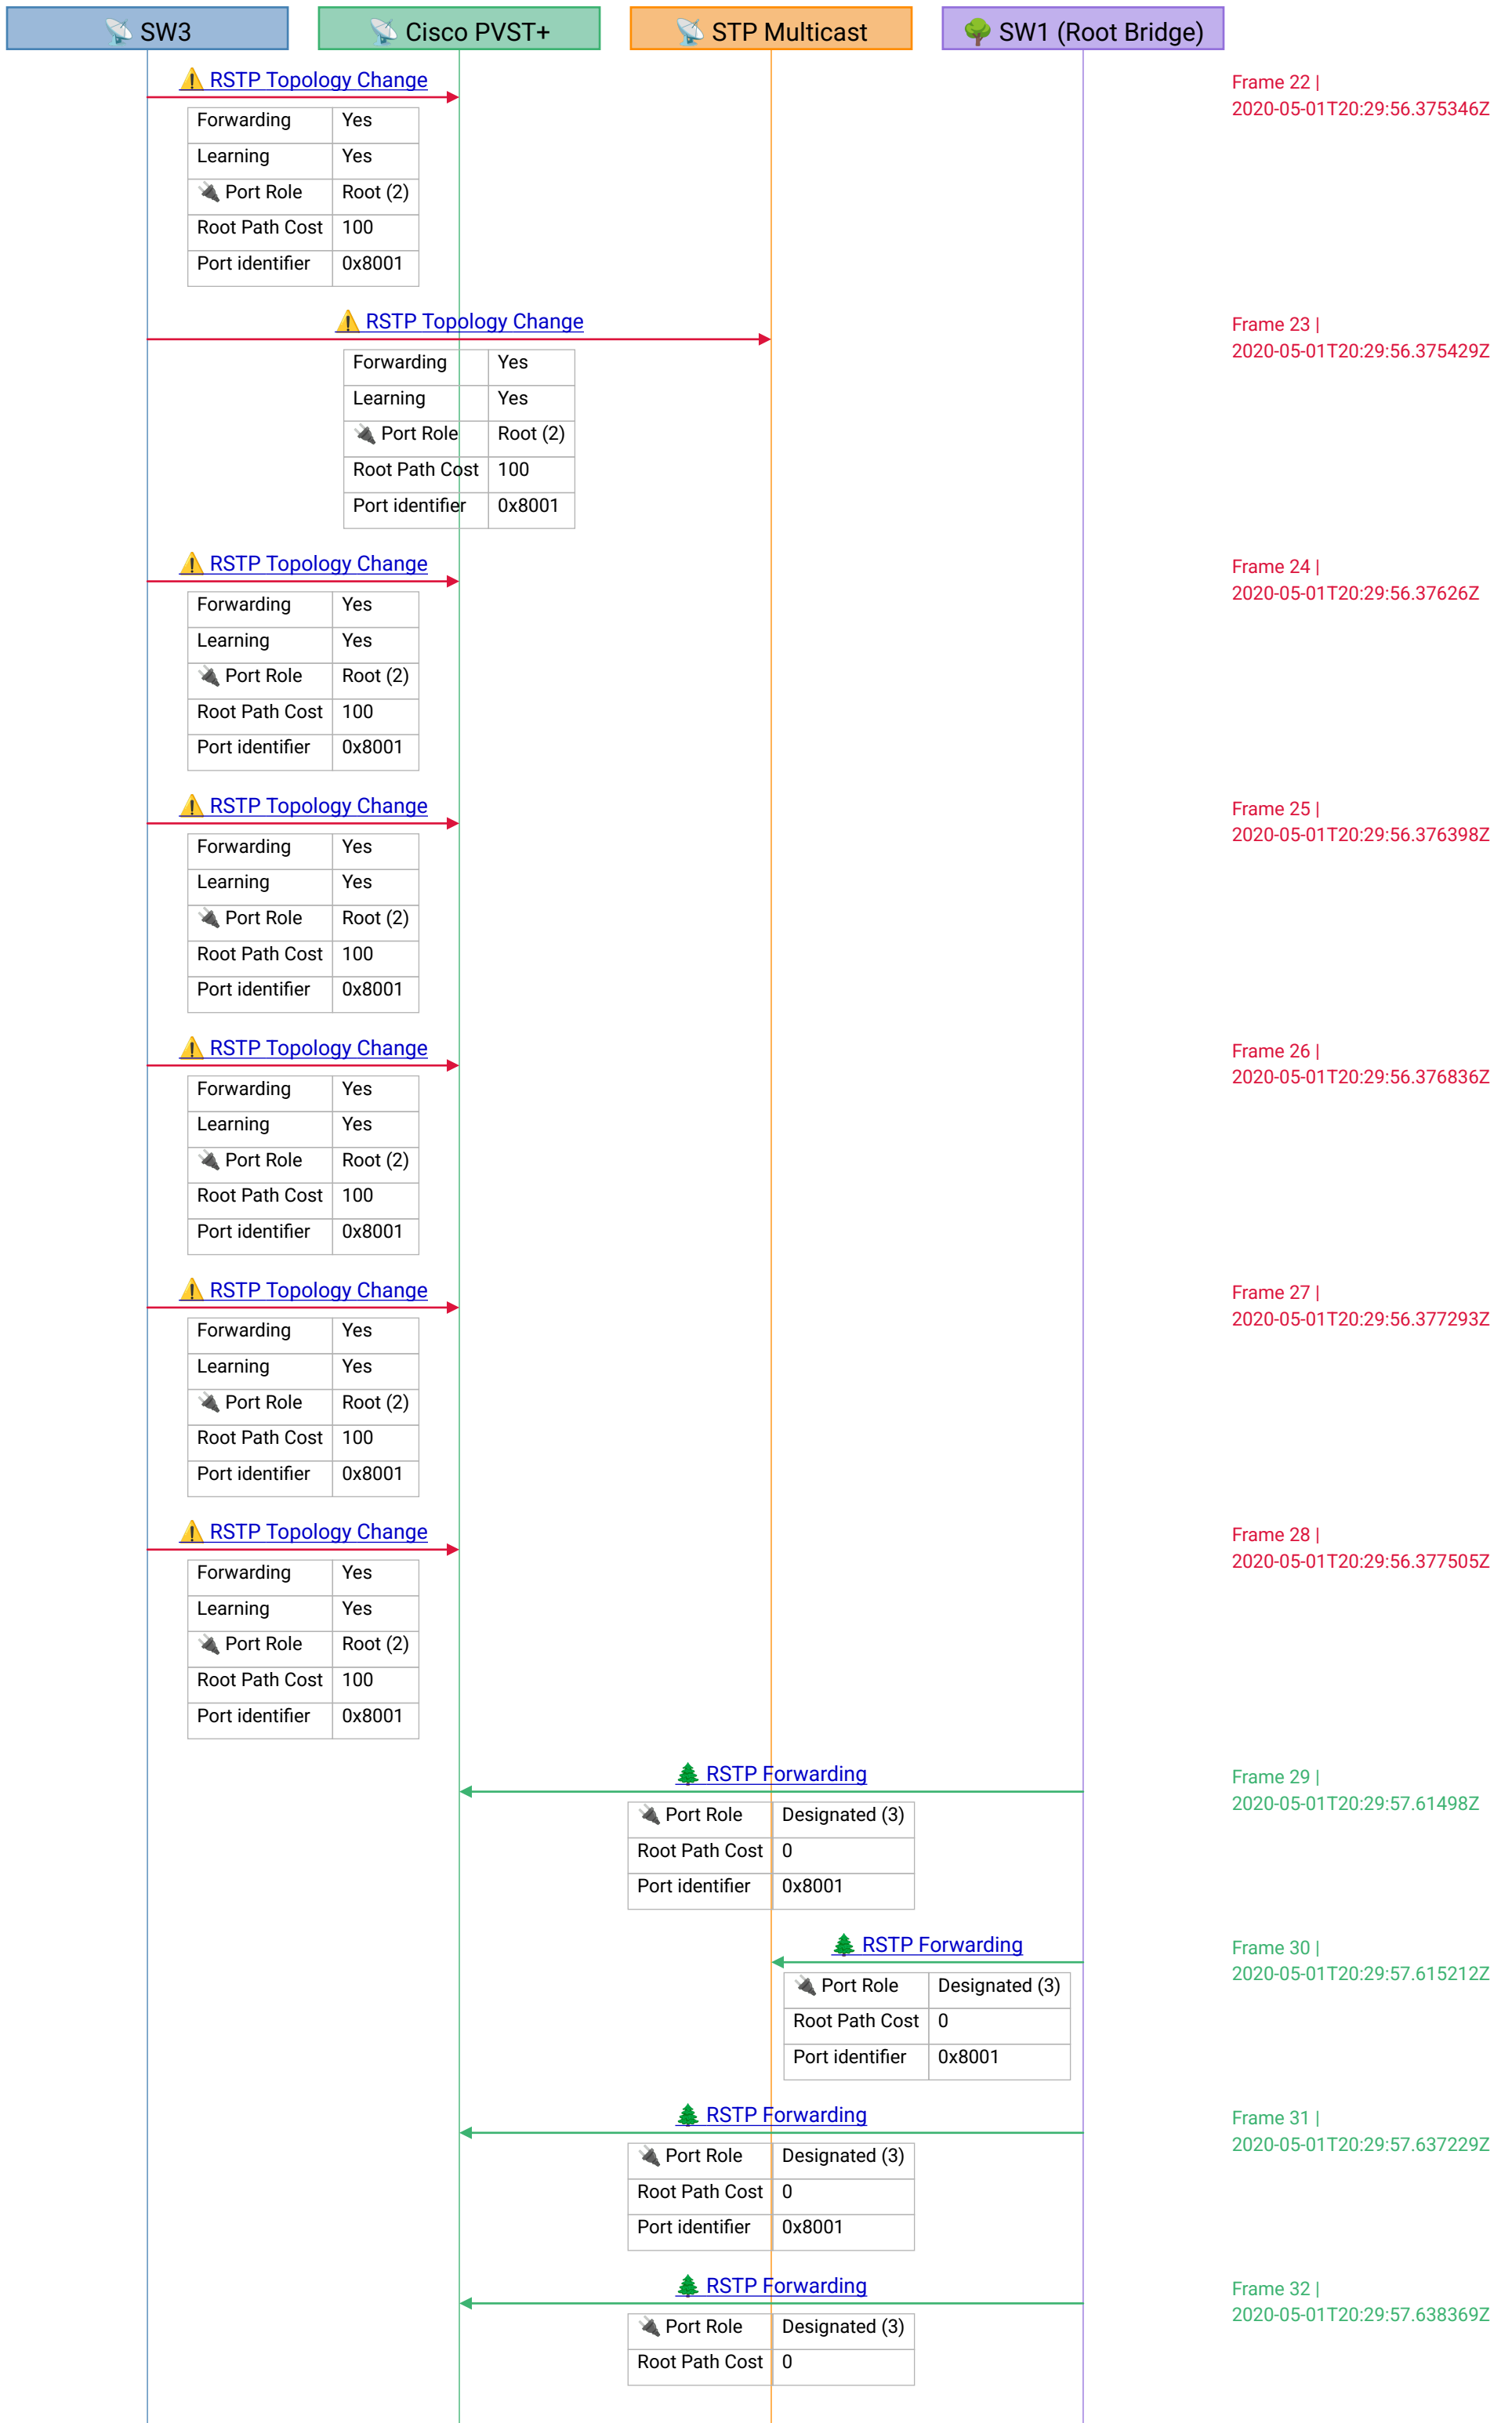

rpvst_topo_change.pcapng

SW3

Cisco PVST+

STP Multicast

SW1 (Root Bridge)

Root Path Cost	0
Port identifier	0x8001

RSTP Forwarding

Port Role	Designated (3)
Root Path Cost	0
Port identifier	0x8001

Frame 44 |
2020-05-01T20:29:59.629286Z

RSTP Forwarding

Port Role	Designated (3)
Root Path Cost	0
Port identifier	0x8001

Frame 45 |
2020-05-01T20:29:59.648499Z

RSTP Forwarding

Port Role	Designated (3)
Root Path Cost	0
Port identifier	0x8001

Frame 46 |
2020-05-01T20:29:59.649255Z

RSTP Forwarding

Port Role	Designated (3)
Root Path Cost	0
Port identifier	0x8001

Frame 47 |
2020-05-01T20:29:59.649718Z

RSTP Forwarding

Port Role	Designated (3)
Root Path Cost	0
Port identifier	0x8001

Frame 48 |
2020-05-01T20:29:59.650126Z

RSTP Forwarding

Port Role	Designated (3)
Root Path Cost	0
Port identifier	0x8001

Frame 49 |
2020-05-01T20:29:59.65051Z