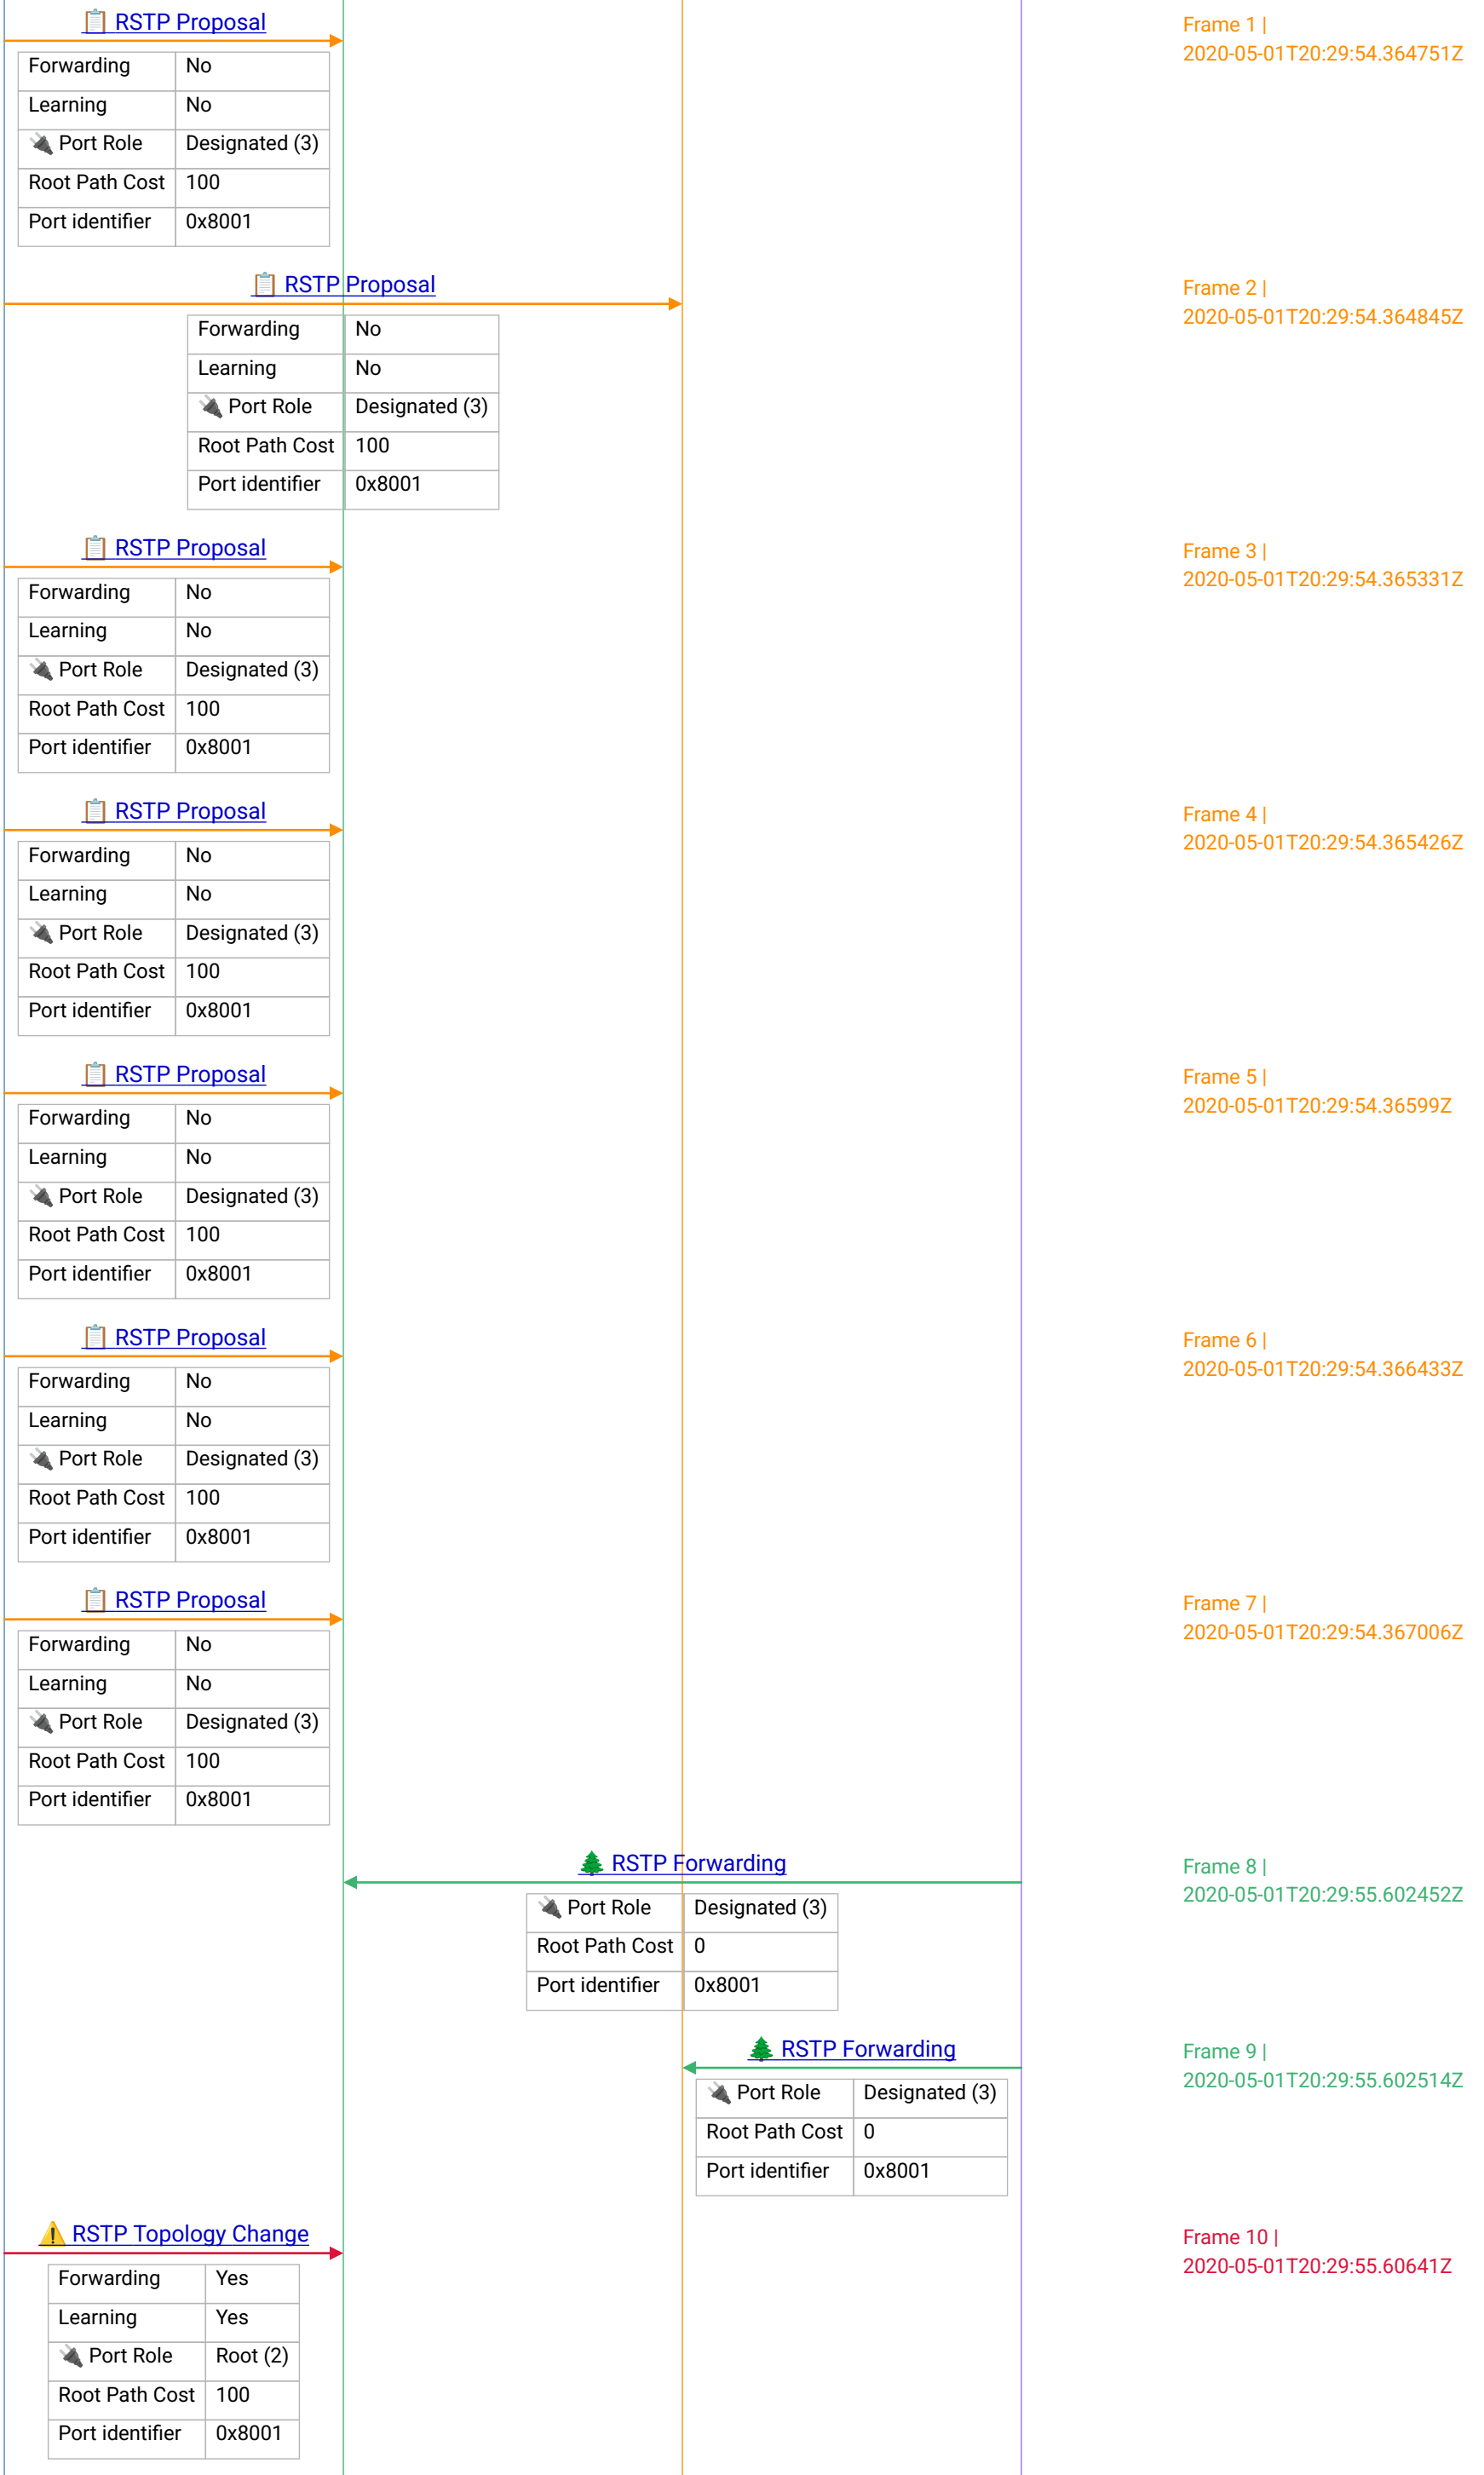

rpvst_topo_change.pcapng

SW3

Cisco PVST+

STP Multicast

SW1 (Root Bridge)

Root Path Cost	0
Port identifier	0x8001

RSTP Forwarding

Port Role	Designated (3)
Root Path Cost	0
Port identifier	0x8001

Frame 44 |
2020-05-01T20:29:59.629286Z

RSTP Forwarding

Port Role	Designated (3)
Root Path Cost	0
Port identifier	0x8001

Frame 45 |
2020-05-01T20:29:59.648499Z

RSTP Forwarding

Port Role	Designated (3)
Root Path Cost	0
Port identifier	0x8001

Frame 46 |
2020-05-01T20:29:59.649255Z

RSTP Forwarding

Port Role	Designated (3)
Root Path Cost	0
Port identifier	0x8001

Frame 47 |
2020-05-01T20:29:59.649718Z

RSTP Forwarding

Port Role	Designated (3)
Root Path Cost	0
Port identifier	0x8001

Frame 48 |
2020-05-01T20:29:59.650126Z

RSTP Forwarding

Port Role	Designated (3)
Root Path Cost	0
Port identifier	0x8001

Frame 49 |
2020-05-01T20:29:59.65051Z