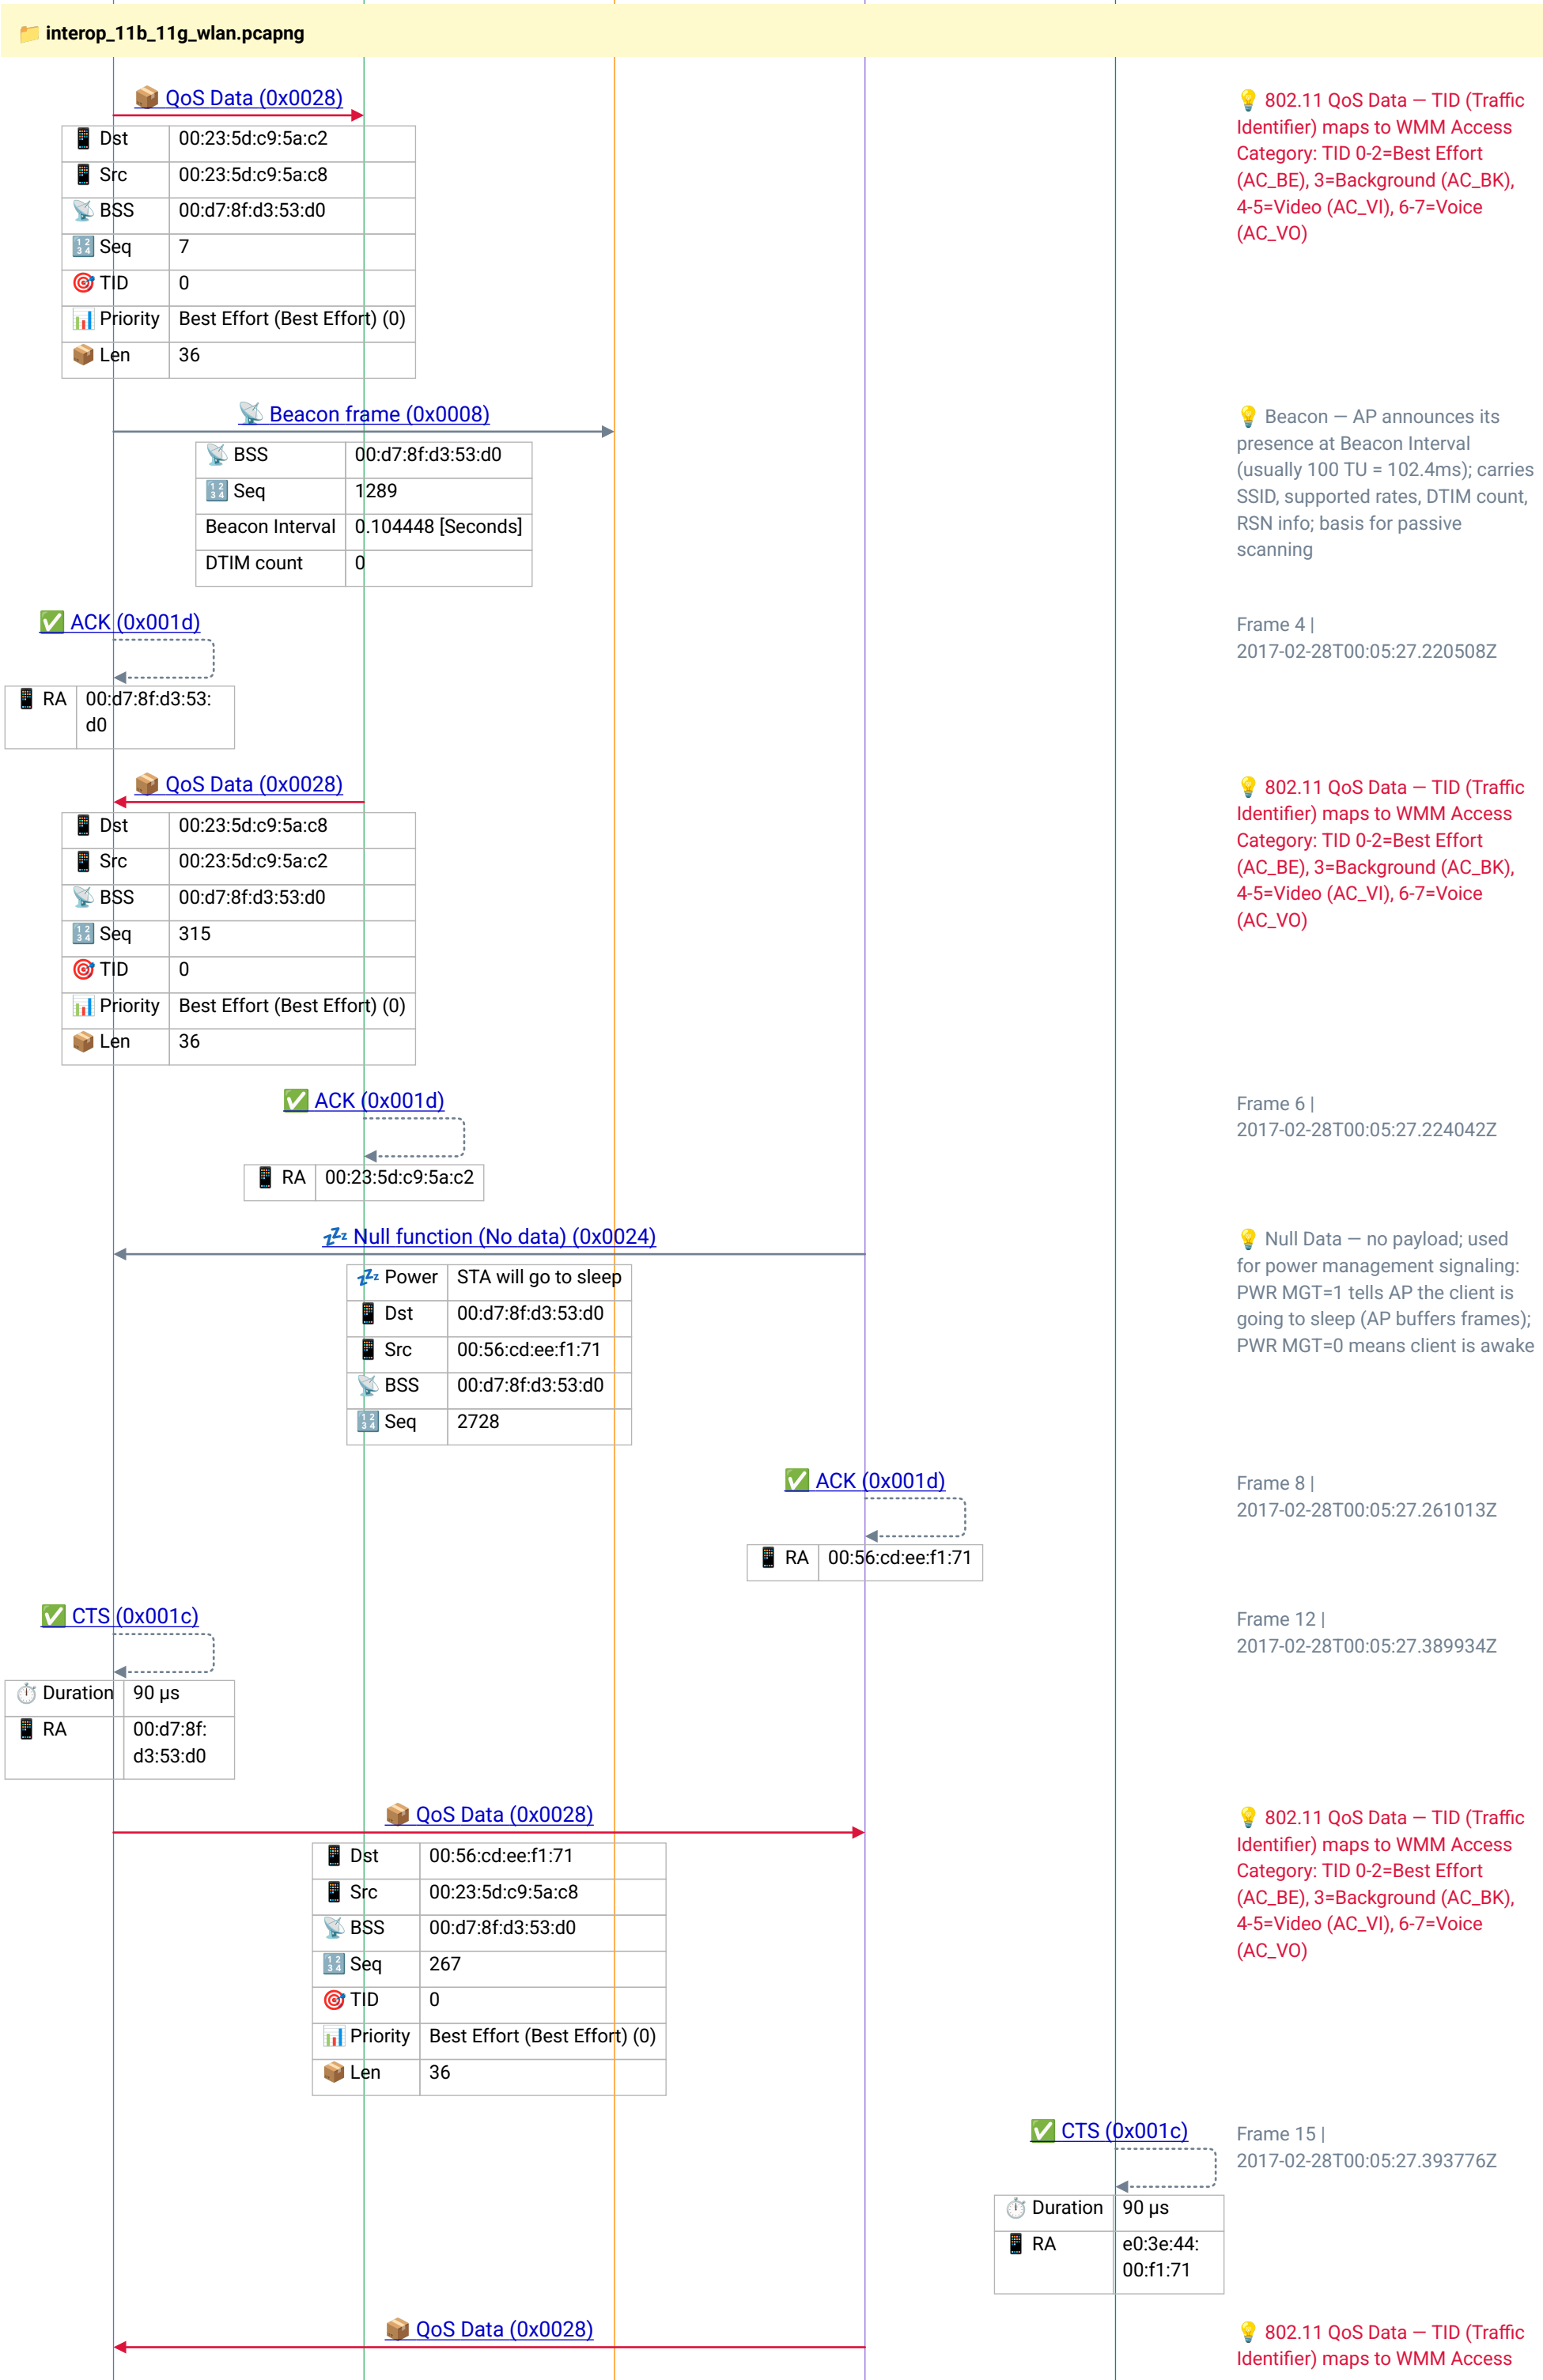

Client K    Server E    Broadcast    iPhone Client    Client BA

 Client K

 Server E

 Broadcast

 iPhone Client

 Client BA

 Dst	00:23:5d:c9:5a:c8
 Src	00:56:cd:ee:f1:71
 BSS	00:d7:8f:d3:53:d0
 Seq	46
 TID	0
 Priority	Best Effort (Best Effort) (0)
 Len	36

Category: TID 0-2=Best Effort (AC\_BE), 3=Background (AC\_BK), 4-5=Video (AC\_VI), 6-7=Voice (AC\_VO)